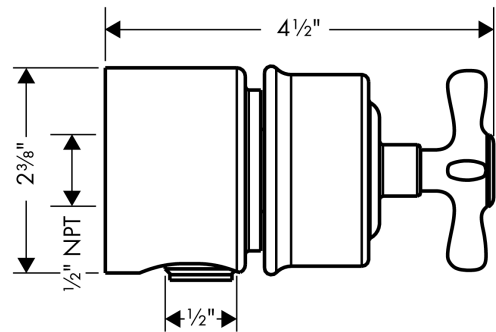

**AXOR Montreux**

**Wall Outlet with Check Valves and Volume Control, Cross Handle**

Finish: **brushed nickel** Part no. : **16882821**

**Description**

**Features**

- Hose nut: For shower hoses with conical or cylindrical nut on both sides
- Volume control for 1 function

**Item details**

List Price \$ 689.00

**Compliance / Sustainability**

**Product image**

**Scale drawing**

**AXOR Montreux**  
**Wall Outlet with Check Valves and Volume Control, Cross Handle**  
 Finish: brushed nickel Part no. : 16882821

Exploded drawing

Year of production: >06/06

**AXOR Montreux**  
**Wall Outlet with Check Valves and Volume Control, Cross Handle**  
 Finish: **brushed nickel** Part no. : **16882821**

**Spare parts list**

Year of production: >06/06

Pos.	Description	Part no.	Price	PU
1	handle	16593820	-	1
2	set of screw covers, cold / hot water / neutral	97987000	-	1
3	shut off unit right closing	96350000	-	1
4	support element	98557000	-	1
5	set of non return valves DW 15	94074000	-	1
6	flat seal	97674000	-	1