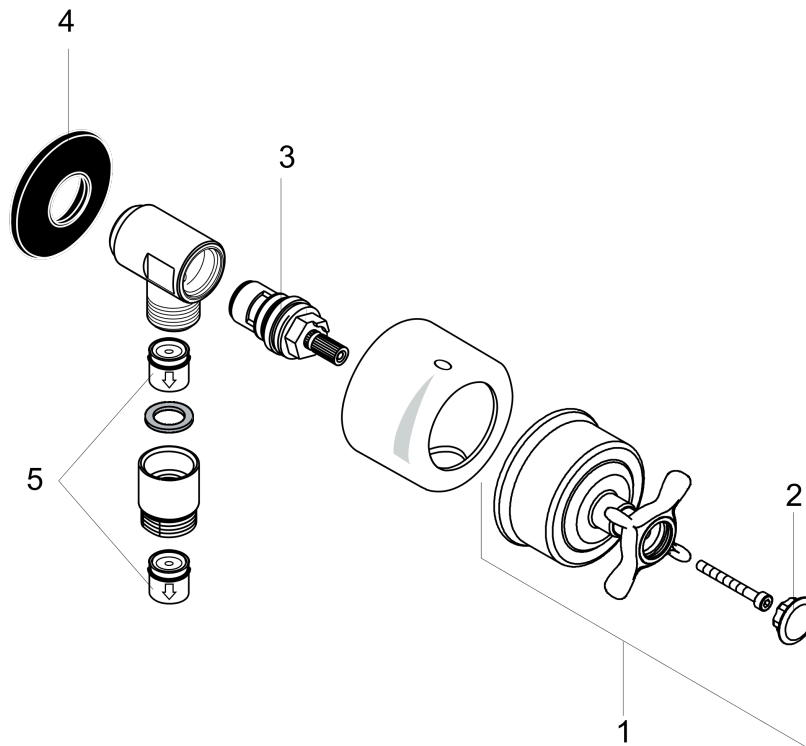

**AXOR Montreux**

**Wall Outlet with Check Valves and Volume Control, Cross Handle**

Finish: **brushed nickel** Part no. : **16882821**

**Description**

**Features**

- Hose nut: For shower hoses with conical or cylindrical nut on both sides
- Volume control for 1 function

**Item details**

List Price \$ 689.00

**Compliance / Sustainability**

**Product image**

**Scale drawing**

**AXOR Montreux**  
**Wall Outlet with Check Valves and Volume Control, Cross Handle**  
 Finish: brushed nickel Part no. : 16882821

Exploded drawing

Year of production: >06/06

**AXOR Montreux**  
**Wall Outlet with Check Valves and Volume Control, Cross Handle**  
 Finish: **brushed nickel** Part no. : **16882821**

**Spare parts list**

Year of production: >06/06

Pos.	Description	Part no.	Price	PU
1	handle	16593820	-	1
2	set of screw covers, cold / hot water / neutral	97987000	-	1
3	shut off unit right closing	96350000	-	1
4	support element	98557000	-	1
5	set of non return valves DW 15	94074000	-	1
6	flat seal	97674000	-	1