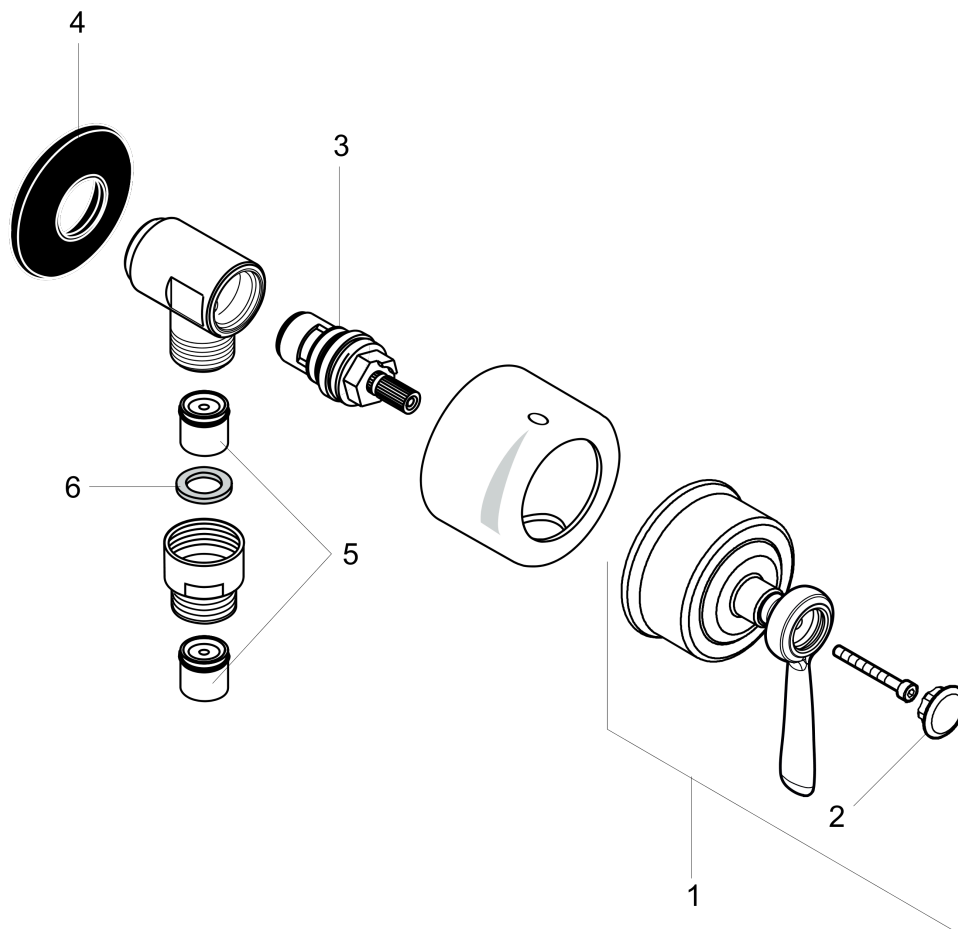

AXOR Montreux
Wall Outlet with Check Valves and Volume Control, Lever Handle
 Finish: **chrome** Part no. : **16883001**

Description

Features

- Hose nut: For shower hoses with conical or cylindrical nut on both sides
- Volume control for 1 function

Item details

List Price \$ 521.00

Compliance / Sustainability

Product image

Scale drawing

AXOR Montreux
Wall Outlet with Check Valves and Volume Control, Lever Handle
 Finish: **chrome** Part no. : **16883001**

Exploded drawing

Year of production: >04/08

AXOR Montreux
Wall Outlet with Check Valves and Volume Control, Lever Handle
 Finish: **chrome** Part no. : **16883001**

Spare parts list

Year of production: >04/08

Pos.	Description	Part no.	Price	PU
1	handle	16693000	-	1
2	set of screw covers, cold / hot water / neutral	97987000	-	1
3	shut off unit right closing	96350000	-	1
4	support element	98557000	-	1
5	set of non return valves DW 15	94074000	-	1
6	flat seal	97674000	-	1