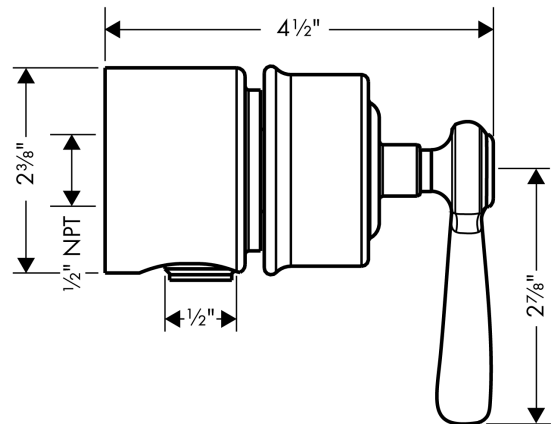

AXOR Montreux
Wall Outlet with Check Valves and Volume Control, Lever Handle
 Finish: **chrome** Part no. : **16883001**

Description

Features

- Hose nut: For shower hoses with conical or cylindrical nut on both sides
- Volume control for 1 function

Item details

List Price \$ 521.00

Compliance / Sustainability

Product image

Scale drawing

AXOR Montreux
Wall Outlet with Check Valves and Volume Control, Lever Handle
 Finish: **chrome** Part no. : **16883001**

Exploded drawing

Year of production: >04/08

AXOR Montreux
Wall Outlet with Check Valves and Volume Control, Lever Handle
 Finish: **chrome** Part no. : **16883001**

Spare parts list

Year of production: >04/08

Pos.	Description	Part no.	Price	PU
1	handle	16693000	-	1
2	set of screw covers, cold / hot water / neutral	97987000	-	1
3	shut off unit right closing	96350000	-	1
4	support element	98557000	-	1
5	set of non return valves DW 15	94074000	-	1
6	flat seal	97674000	-	1