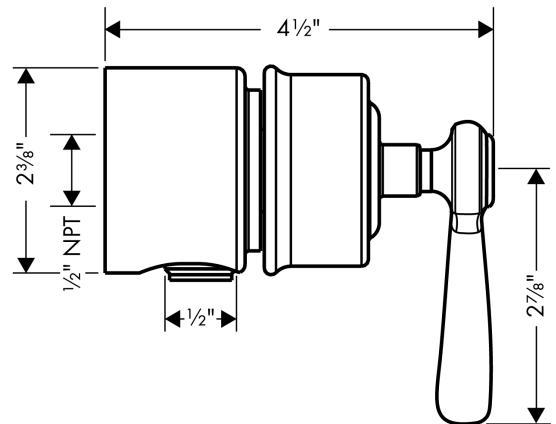

AXOR Montreux
Wall Outlet with Check Valves and Volume Control, Lever Handle
 Finish: brushed nickel Part no. : 16883821

Description

Features

- Hose nut: For shower hoses with conical or cylindrical nut on both sides
- Volume control for 1 function

Item details

List Price \$ 689.00

Compliance / Sustainability

Product image

Scale drawing

AXOR Montreux
Wall Outlet with Check Valves and Volume Control, Lever Handle
 Finish: brushed nickel Part no. : 16883821

Exploded drawing

Year of production: >04/08

AXOR Montreux
Wall Outlet with Check Valves and Volume Control, Lever Handle
 Finish: **brushed nickel** Part no. : **16883821**

Spare parts list

Year of production: >04/08

Pos.	Description	Part no.	Price	PU
1	handle	16693820	-	1
2	set of screw covers, cold / hot water / neutral	97987000	-	1
3	shut off unit right closing	96350000	-	1
4	support element	98557000	-	1
5	set of non return valves DW 15	94074000	-	1
6	flat seal	97674000	-	1