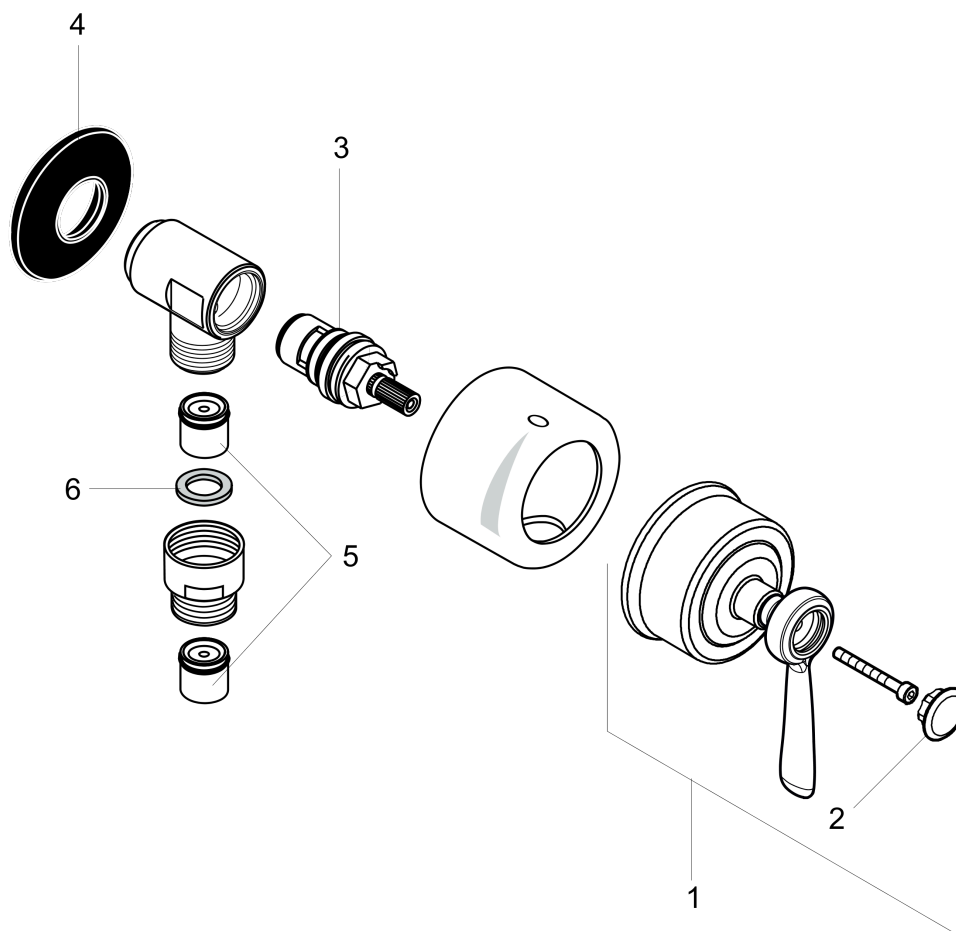

AXOR Montreux
Wall Outlet with Check Valves and Volume Control, Lever Handle
 Finish: brushed nickel Part no. : 16883821

Description

Features

- Hose nut: For shower hoses with conical or cylindrical nut on both sides
- Volume control for 1 function

Item details

List Price \$ 689.00

Compliance / Sustainability

Product image

Scale drawing

AXOR Montreux
Wall Outlet with Check Valves and Volume Control, Lever Handle
 Finish: brushed nickel Part no. : 16883821

Exploded drawing

Year of production: >04/08

AXOR Montreux
Wall Outlet with Check Valves and Volume Control, Lever Handle
 Finish: **brushed nickel** Part no. : **16883821**

Spare parts list

Year of production: >04/08

Pos.	Description	Part no.	Price	PU
1	handle	16693820	-	1
2	set of screw covers, cold / hot water / neutral	97987000	-	1
3	shut off unit right closing	96350000	-	1
4	support element	98557000	-	1
5	set of non return valves DW 15	94074000	-	1
6	flat seal	97674000	-	1