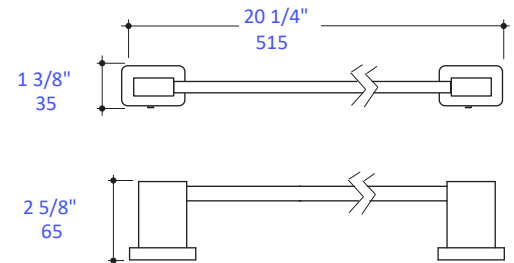

Features:

- Wall-mount towel bar
- Includes mounting hardware
- Plated brass construction

Finish Options:

- PS- Polished Brass
- PB- Polished Bronze
- CR - Polished Chrome
- PN - Polished Nickel
- BK- Black Chrome
- TN- Titanium
- 51- Brushed Brass
- BB- Brushed Bronze
- NI - Brushed Nickel
- BG - Brushed Gold
- GM- Gun Metal
- 44 - Matte Black

LACAVA reserves the right to revise any dimension or information on this sheet without notice. Dimensions are nominal and may vary within an industry accepted tolerance of 1/4". Drawings provided herein are meant to give the user an idea of the product and are not made to scale. Location of plumbing is meant for reference, your specific application may vary.