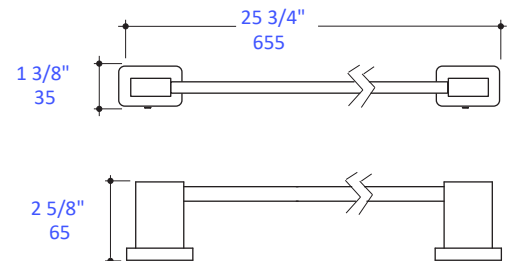

Features:

- Wall-mount towel bar
- Includes mounting hardware
- Plated brass construction

Finish Options:

- PS - polished brass
- PB - polished bronze
- CR - polished chrome
- PN - polished nickel
- BK - black chrome
- TN - titanium
- 51 - brushed brass
- BB - brushed bronze
- BG - brushed gold
- NI - brushed nickel
- GM - gun metal
- 44 - matte black

Recommended Accessories:

- Item #1808: Wall-mount toilet paper holder or towel ring
- Item #1811: Wall-mount towel ring
- Item #1809: Wall-mount toilet paper holder
- Item #1813: Wall-mount double robe hook
- Item #1813S: Wall-mount single robe hook

LACAVA reserves the right to revise any dimension or information on this sheet without notice. Dimensions are nominal and may vary within an industry accepted tolerance of 1/4". Drawings provided herein are meant to give the user an idea of the product and are not made to scale. Location of plumbing is meant for reference, your specific application may vary.

Revised: 4/14/2026