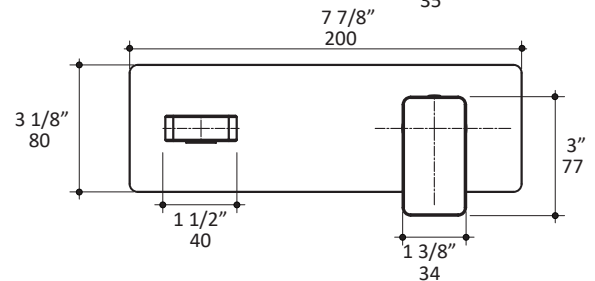

### Specifications:

<b>Installation:</b>	wall mount, single lever
<b>Exterior dimensions:</b>	H: 3 1/2" SPOUT: 8"
<b>Material:</b>	solid brass construction
<b>Water use:</b>	1.2 GPM
<b>Pop-up:</b>	N/A
<b>Finishes:</b>	CR - polished chrome PN - polished nickel NI - brushed nickel BG - brushed gold 44 - matte black
<b>Cutout size:</b>	Ø 1 3/8" handle, Ø 3/4" spout
<b>Accessories included:</b>	- Rough-in # 1514/1814.1-B - Trim # 1814.1-A - Drain #7100-16OF European click-clack drain

LACAVA reserves the right to revise any dimension or information on this sheet without notice. Dimensions are nominal and may vary within an industry accepted tolerance of 1/4". Drawings provided herein are meant to give the user an idea of the product and are not made to scale. Location of plumbing is meant for reference, your specific application may vary.