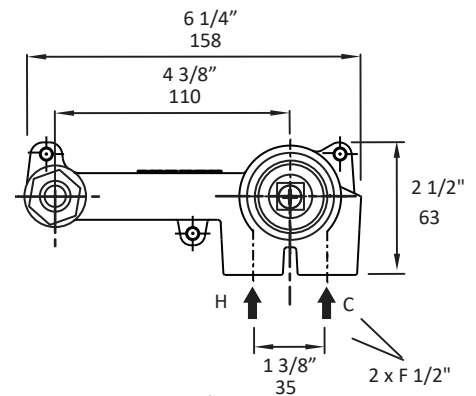

### Specifications:

<b>Installation:</b>	wall mount, single lever
<b>Exterior dimensions:</b>	H: 3 1/2" SPOUT: 8"
<b>Material:</b>	solid brass construction
<b>Water use:</b>	1.2 GPM
<b>Pop-up:</b>	N/A
<b>Finishes:</b>	CR - polished chrome PN - polished nickel NI - brushed nickel BG - brushed gold 44 - matte black
<b>Cutout size:</b>	Ø 1 3/8" handle, Ø 3/4" spout
<b>Accessories included:</b>	- Rough-in # 1514/1814.1-B - Trim # 1814.1-A - Drain #7100-16OF European click-clack drain

LACAVA reserves the right to revise any dimension or information on this sheet without notice. Dimensions are nominal and may vary within an industry accepted tolerance of 1/4". Drawings provided herein are meant to give the user an idea of the product and are not made to scale. Location of plumbing is meant for reference, your specific application may vary.