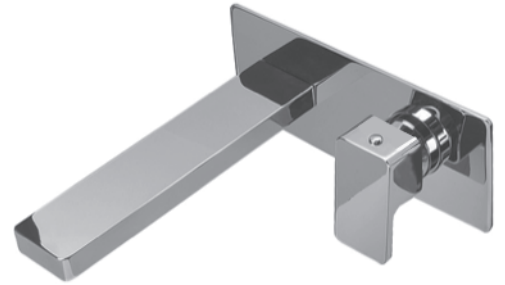

### Specifications:

<b>Installation:</b>	wall mount, single lever
<b>Exterior dimensions:</b>	H: 3 1/2" SPOUT: 8"
<b>Material:</b>	solid brass construction
<b>Water use:</b>	1.2 GPM
<b>Pop-up:</b>	N/A
<b>Finishes:</b>	CR - polished chrome PN - polished nickel NI - brushed nickel BG - brushed gold 44 - matte black
<b>Cutout size:</b>	Ø 1 3/8" handle, Ø 3/4" spout
<b>Accessories included:</b>	- Rough-in # 1514/1814.1-B - Trim # 1814.1-A - Drain #7100-16OF European click-clack drain

### Features:

- ceramic disk cartridge
- complements the Eleganza Collection
- 1" extension kit with progressive cartridge available