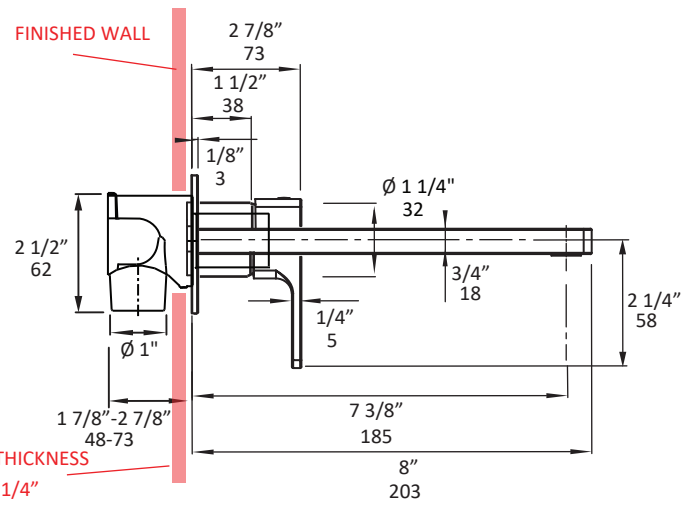

### Specifications:

<b>Installation:</b>	wall mount, single lever
<b>Exterior dimensions:</b>	H: 3 1/2" SPOUT: 8"
<b>Material:</b>	solid brass construction
<b>Water use:</b>	1.2 GPM
<b>Pop-up:</b>	N/A
<b>Finishes:</b>	CR - polished chrome PN - polished nickel NI - brushed nickel BG - brushed gold 44 - matte black
<b>Cutout size:</b>	Ø 1 3/8" handle, Ø 3/4" spout
<b>Accessories included:</b>	- Rough-in # 1514/1814.1-B - Trim # 1814.1-A - Drain #7100-16OF European click-clack drain

LACAVA reserves the right to revise any dimension or information on this sheet without notice. Dimensions are nominal and may vary within an industry accepted tolerance of 1/4". Drawings provided herein are meant to give the user an idea of the product and are not made to scale. Location of plumbing is meant for reference, your specific application may vary.