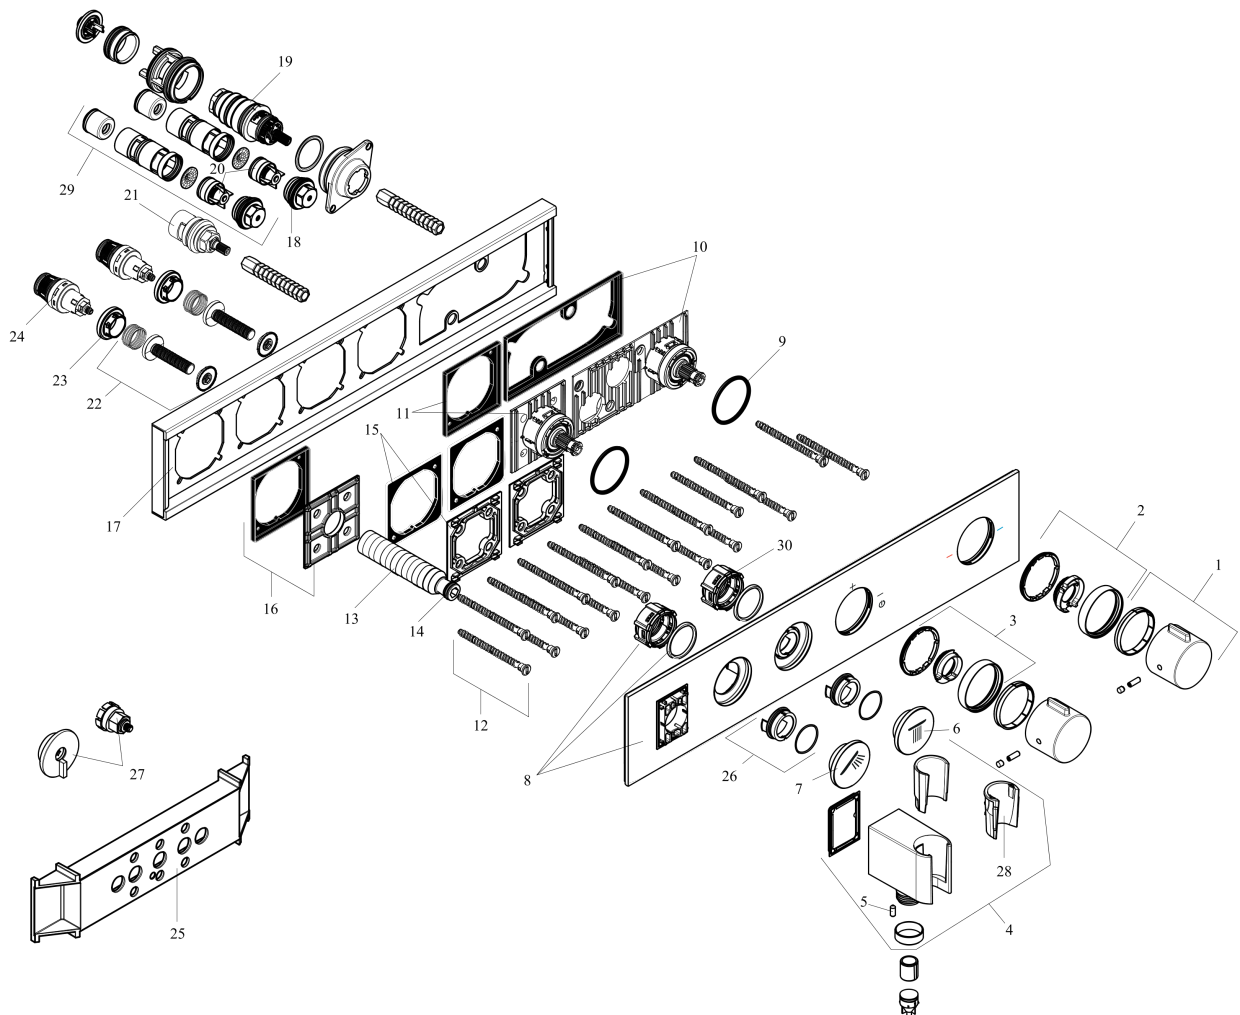

AXOR ShowerSolutions
Thermostatic Module Trim Select for 2 Functions
 Finish: **brushed nickel** Part no. : **18355821**

Description

Features

- Consists of: thermostatic module, Handshower holder
- Outlets may be operated simultaneously
- Select push-button on/off control for 2 outlets
- Thermostatic cartridge, Start/stop cartridge
- Flow with Restrictor: 1.75 GPM (6.6 L/Min)
- Flow without Restrictor: 5.7 GPM (21.5 L/Min)
- Anti-scald 100° safety stop
- For shower hoses with a conical nut
- Thermostat is delivered with buttons Rain large and hand shower

Item details

List Price \$ 3,670.00

Technology

Compliance / Sustainability

Product image

Scale drawing

AXOR ShowerSolutions
Thermostatic Module Trim Select for 2 Functions
 Finish: brushed nickel Part no. : 18355821

Exploded drawing

Year of production: >01/21

AXOR ShowerSolutions
Thermostatic Module Trim Select for 2 Functions
 Finish: **brushed nickel** Part no. : **18355821**

Spare parts list

Year of production: >01/21