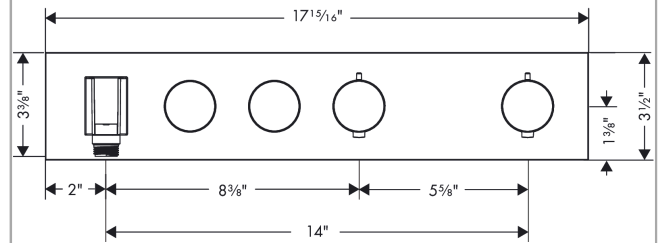

AXOR ShowerSolutions
Thermostatic Module Trim Select for 2 Functions
 Finish: **brushed nickel** Part no. : **18355821**

Description

Features

- Consists of: thermostatic module, Handshower holder
- Outlets may be operated simultaneously
- Select push-button on/off control for 2 outlets
- Thermostatic cartridge, Start/stop cartridge
- Flow with Restrictor: 1.75 GPM (6.6 L/Min)
- Flow without Restrictor: 5.7 GPM (21.5 L/Min)
- Anti-scald 100° safety stop
- For shower hoses with a conical nut
- Thermostat is delivered with buttons Rain large and hand shower

Item details

List Price \$ 3,670.00

Technology

Compliance / Sustainability

Product image

Scale drawing

AXOR ShowerSolutions
Thermostatic Module Trim Select for 2 Functions
 Finish: brushed nickel Part no. : 18355821

Exploded drawing

Year of production: >01/21

AXOR ShowerSolutions
Thermostatic Module Trim Select for 2 Functions
 Finish: **brushed nickel** Part no. : **18355821**

Spare parts list

Year of production: >01/21