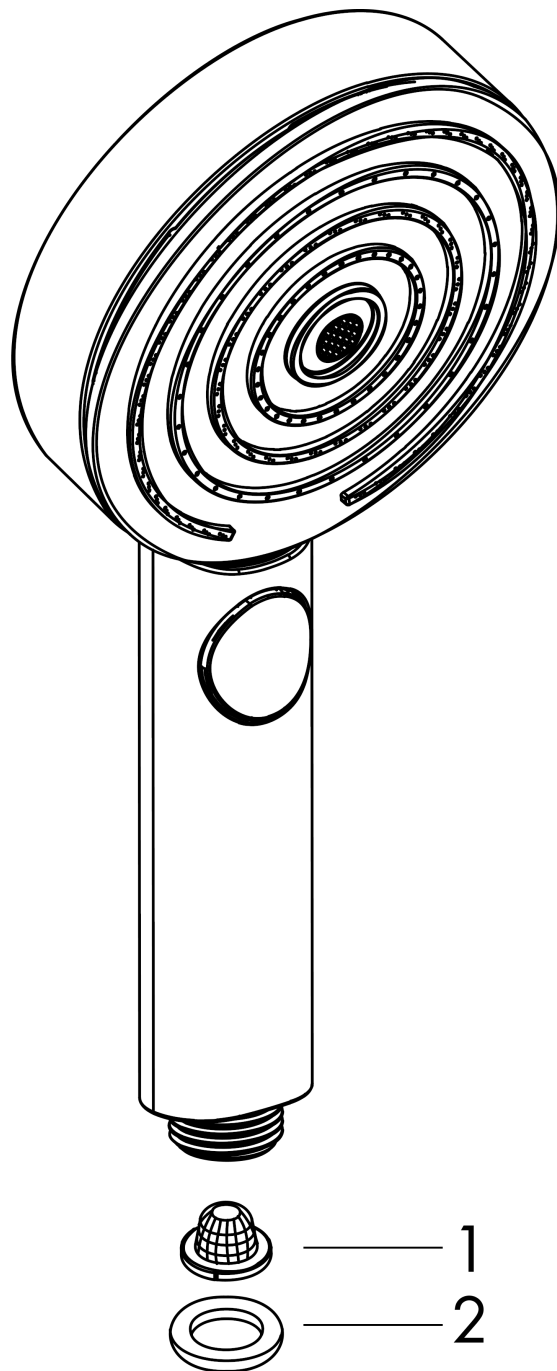

Pulsify Select S
Handshower 105 3-Jet Relaxation 1.75 GPM
 Finish: **matte black** Part no. : **24112671**

Description

Features

- Spray modes: PowderRain, IntenseRain, Pulsating Massage
- Select button for comfortable alternation of spray modes
- Spray face finish: graphite
- Max. flow: 1.75 GPM (6.6 L/Min)

Item details

List Price \$ 118.00

Technology

Design awards

Compliance / Sustainability

Product image

Scale drawing

Pulsify Select S
Handshower 105 3-Jet Relaxation 1.75 GPM
 Finish: **matte black** Part no. : **24112671**

Exploded drawing

Year of production: >11/21

Pulsify Select S
Handshower 105 3-Jet Relaxation 1.75 GPM
 Finish: **matte black** Part no. : **24112671**

Spare parts list

Year of production: >11/21

| Pos. | Description | Part no. | Price | PU |
|------|-------------|----------|-------|----|
| 1 | filter | 92672000 | - | 1 |
| 2 | seal | 98058000 | - | 1 |