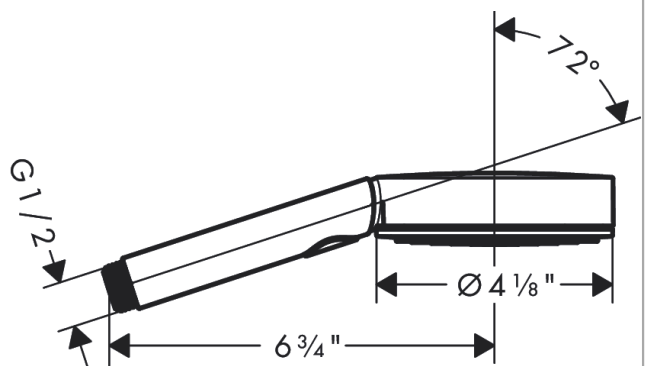

Pulsify Select S
Handshower 105 3-Jet Relaxation 1.75 GPM
 Finish: **matte black** Part no. : **24112671**

Description

Features

- Spray modes: PowderRain, IntenseRain, Pulsating Massage
- Select button for comfortable alternation of spray modes
- Spray face finish: graphite
- Max. flow: 1.75 GPM (6.6 L/Min)

Item details

List Price \$ 118.00

Technology

Design awards

Compliance / Sustainability

Product image

Scale drawing

Pulsify Select S
Handshower 105 3-Jet Relaxation 1.75 GPM
 Finish: **matte black** Part no. : **24112671**

Exploded drawing

Year of production: >11/21

Pulsify Select S
Handshower 105 3-Jet Relaxation 1.75 GPM
 Finish: **matte black** Part no. : **24112671**

Spare parts list

Year of production: >11/21

| Pos. | Description | Part no. | Price | PU |
|------|-------------|----------|-------|----|
| 1 | filter | 92672000 | - | 1 |
| 2 | seal | 98058000 | - | 1 |