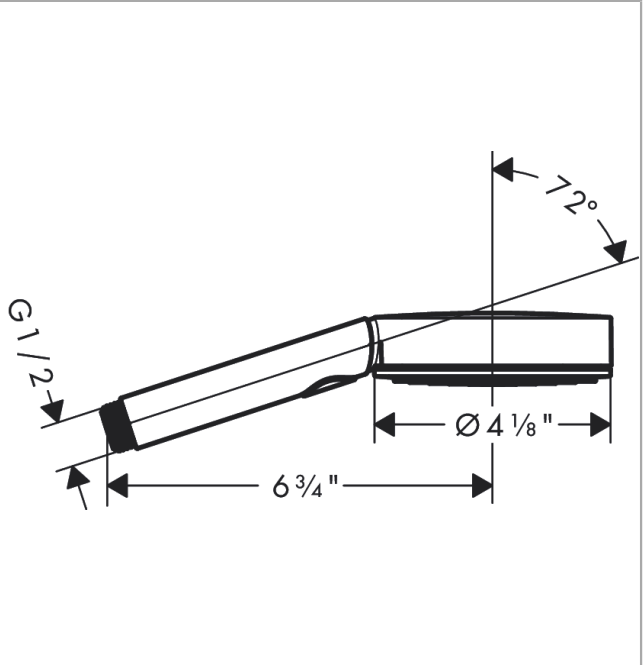

Pulsify Select S
Handshower 105 3-Jet Relaxation, 1.5 GPM
 Finish: **matte black** Part no. : **24115671**

Description

Features

- Spray modes: PowderRain, IntenseRain, Pulsating Massage
- Select button for comfortable alternation of spray modes
- Spray face finish: graphite
- Max. flow: 1.5 GPM (5.7 L/Min)

Item details

List Price \$ 118.00

Technology

Compliance / Sustainability

Product image

Scale drawing

Pulsify Select S
Handshower 105 3-Jet Relaxation, 1.5 GPM
 Finish: **matte black** Part no. : **24115671**

Exploded drawing

Year of production: >04/22

Pulsify Select S
Handshower 105 3-Jet Relaxation, 1.5 GPM
 Finish: **matte black** Part no. : **24115671**

Spare parts list

Year of production: >04/22

Pos.	Description	Part no.	Price	PU
1	seal	98058000	-	1
2	filter	92672000	-	1