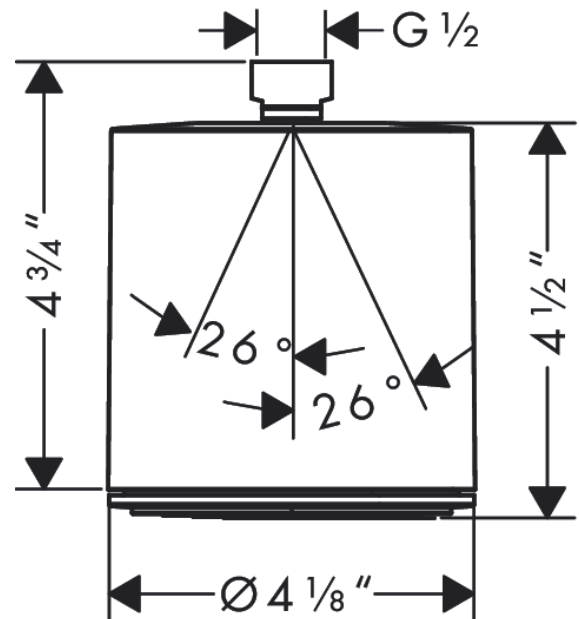

Pulsify S
Showerhead 105 1-Jet 1.75 GPM
 Finish: **chrome** Part no. : **24132001**

Description

Features

- Shower head size: 4"
- Spray modes: PowderRain
- Max. flow: 1.75 GPM (6.6 L/Min)
- Spray face finish: graphite

Item details

List Price \$ 113.00

Technology

Design awards

reddot winner 2021

Compliance / Sustainability

Product image

Scale drawing

Pulsify S
Showerhead 105 1-Jet 1.75 GPM
Finish: chrome Part no. : 24132001

Exploded drawing

Year of production: >05/24

Pulsify S
Showerhead 105 1-Jet 1.75 GPM
 Finish: **chrome** Part no. : **24132001**

Spare parts list

Year of production: >05/24

Pos.	Description	Part no.	Price	PU
1	filter packing	93774000	-	1
2	screw cover	95181000	-	1