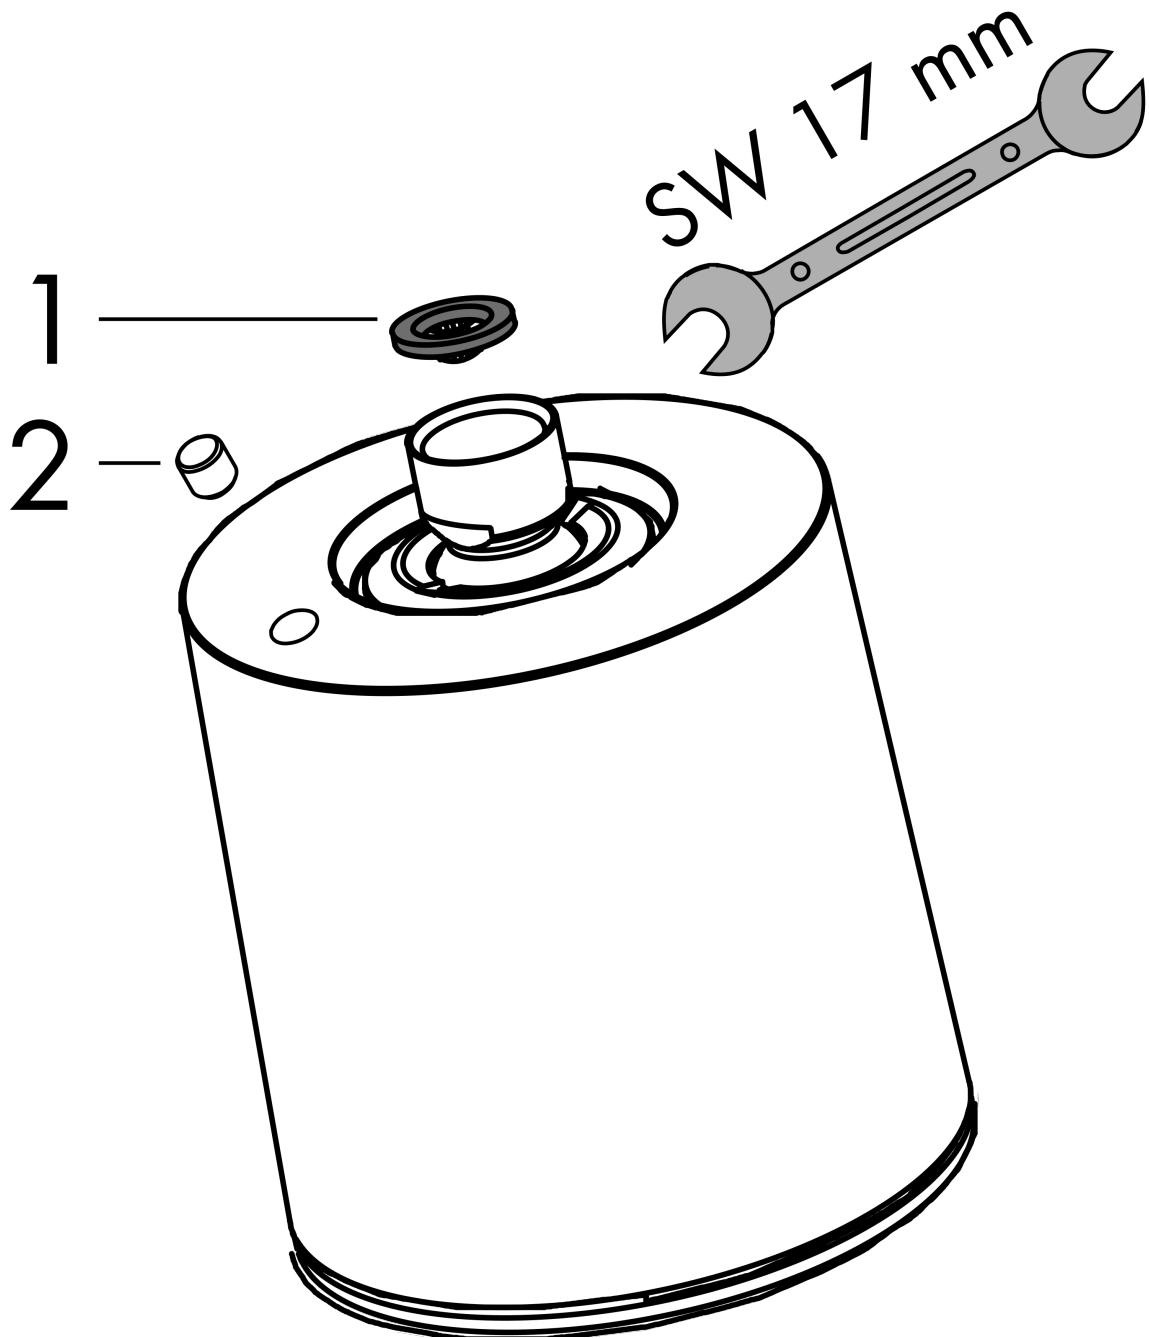

Pulsify S
Showerhead 105 1-Jet 1.75 GPM
 Finish: **chrome** Part no. : **24132001**

Description

Features

- Shower head size: 4"
- Spray modes: PowderRain
- Max. flow: 1.75 GPM (6.6 L/Min)
- Spray face finish: graphite

Pulsify S
Showerhead 105 1-Jet 1.75 GPM
Finish: chrome Part no. : 24132001

Exploded drawing

Year of production: >05/24

Pulsify S
Showerhead 105 1-Jet 1.75 GPM
 Finish: **chrome** Part no. : **24132001**

Spare parts list