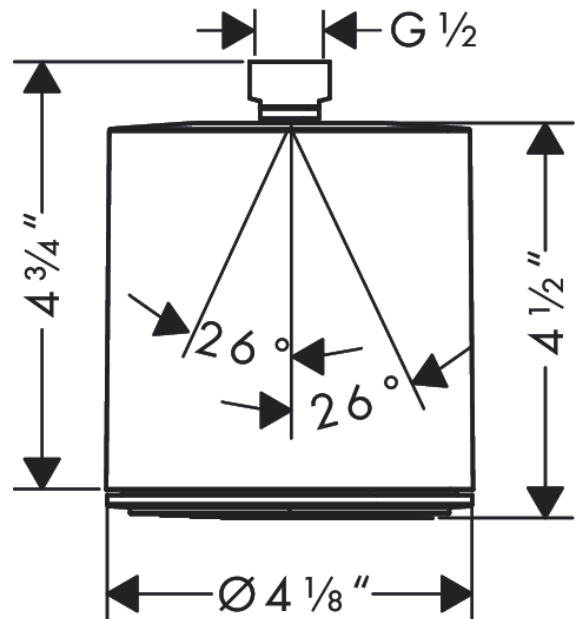

**Pulsify S**  
**Showerhead 105 1-Jet 1.75 GPM**  
 Finish: **brushed nickel** Part no. : **24132821**

**Description**

**Features**

- Shower head size: 4"
- Spray modes: PowderRain
- Max. flow: 1.75 GPM (6.6 L/Min)
- Spray face finish: graphite

**Pulsify S**  
**Showerhead 105 1-Jet 1.75 GPM**  
Finish: **brushed nickel** Part no. : **24132821**

Exploded drawing

Year of production: >05/24

**Pulsify S**  
**Showerhead 105 1-Jet 1.75 GPM**  
 Finish: **brushed nickel** Part no. : **24132821**