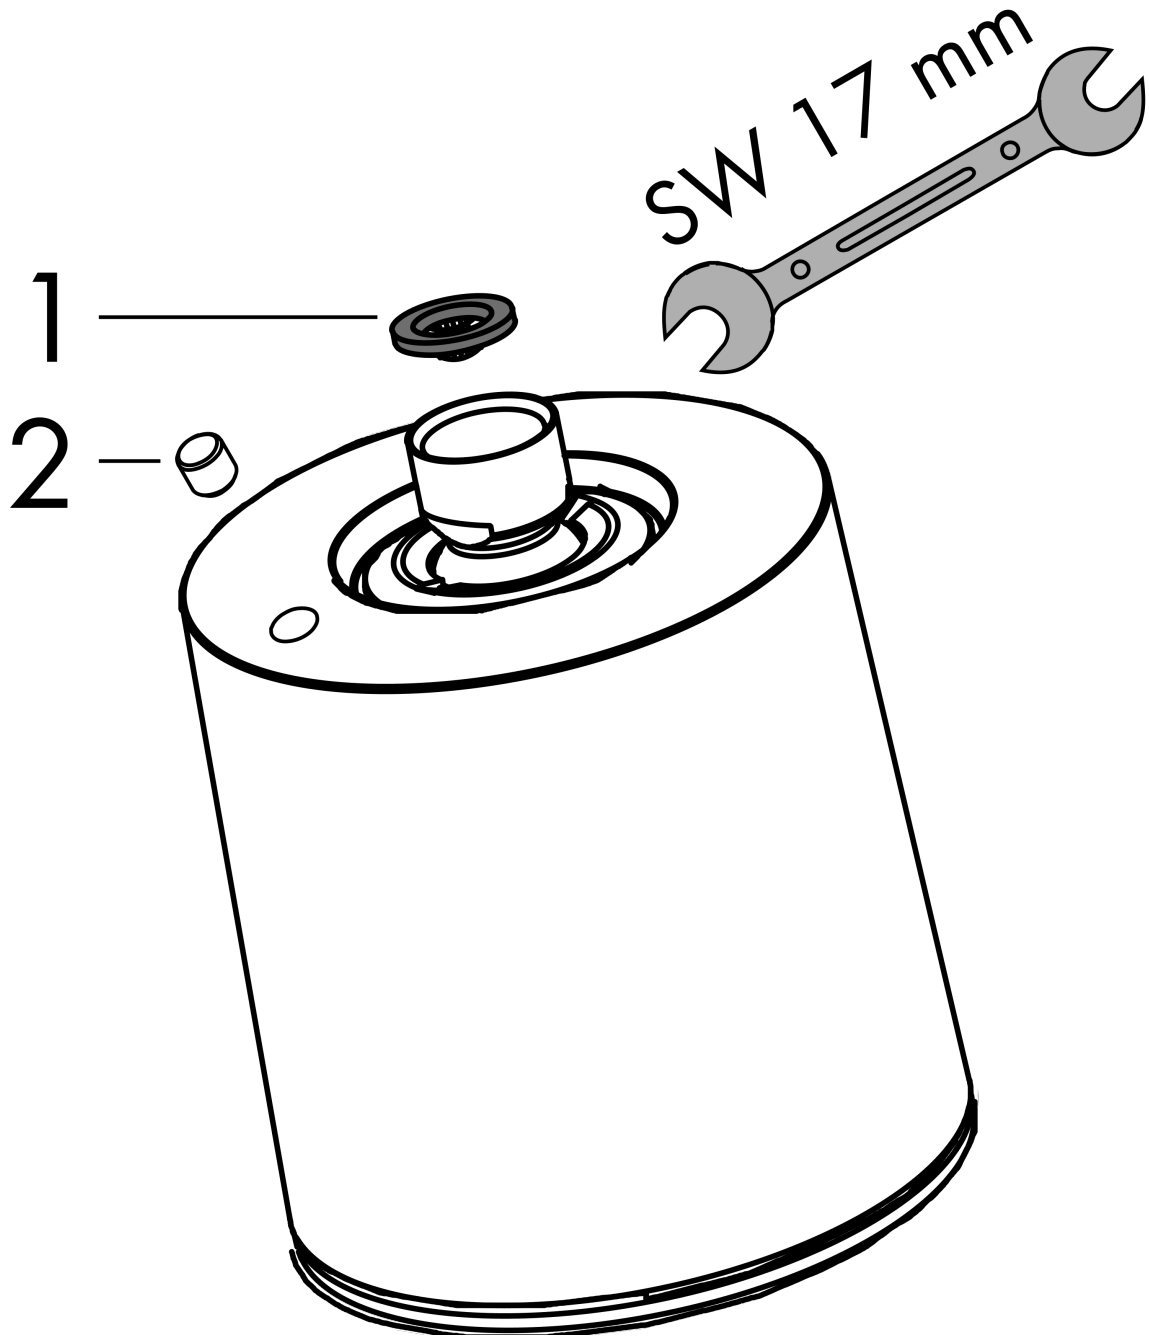

**Pulsify S**  
**Showerhead 105 1-Jet 1.75 GPM**  
 Finish: **brushed nickel** Part no. : **24132821**

**Description**

**Features**

- Shower head size: 4"
- Spray modes: PowderRain
- Max. flow: 1.75 GPM (6.6 L/Min)
- Spray face finish: graphite

**Pulsify S**  
**Showerhead 105 1-Jet 1.75 GPM**  
Finish: **brushed nickel** Part no. : **24132821**

Exploded drawing

Year of production: >05/24

**Pulsify S**  
**Showerhead 105 1-Jet 1.75 GPM**  
 Finish: **brushed nickel** Part no. : **24132821**