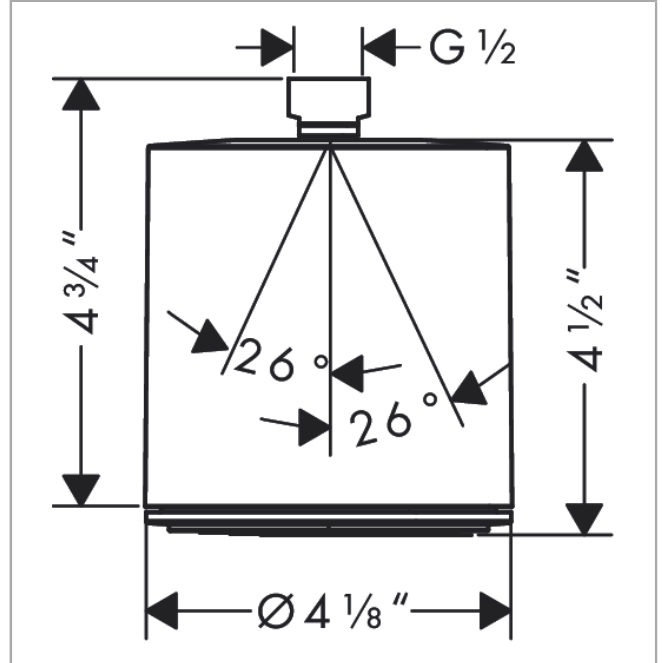

Pulsify S
Showerhead 105 1-Jet 1.5 GPM
 Finish: **matte black** Part no. : **24133671**

Description

Features

- Shower head size: 4"
- Spray modes: PowderRain
- Max. flow: 1.5 GPM (5.7 L/Min)
- Spray face finish: graphite

Item details

List Price \$ 149.00

Technology

Compliance / Sustainability

Product image

Scale drawing

Pulsify S
Showerhead 105 1-Jet 1.5 GPM
Finish: **matte black** Part no. : **24133671**

Exploded drawing

Year of production: >04/22

Pulsify S
Showerhead 105 1-Jet 1.5 GPM
 Finish: **matte black** Part no. : **24133671**

Spare parts list

Year of production: >04/22

Pos.	Description	Part no.	Price	PU
1	filter packing	93774000	-	1