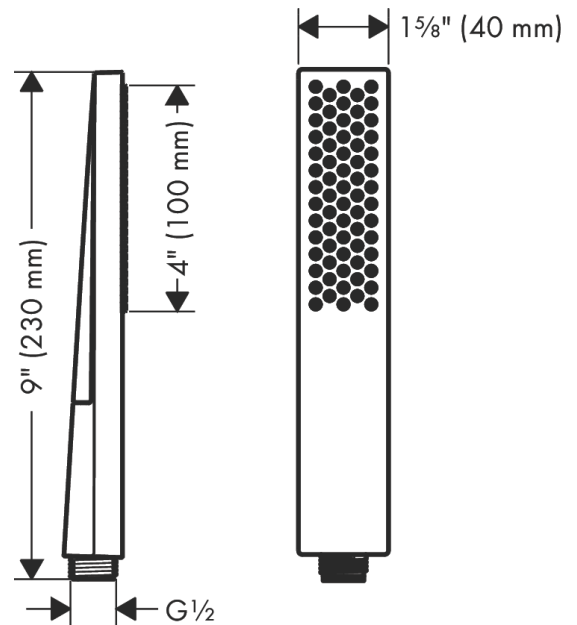

Pulsify E
Baton Handshower 100 1-Jet, 2.5 GPM
 Finish: **brushed nickel** Part no. : **24322821**

Description

Features

- Spray modes: PowderRain
- Max. flow: 2.5 GPM (9.5 L/Min)

Item details

List Price \$ 131.00

Technology

Compliance / Sustainability

Product image

Scale drawing

Pulsify E
Baton Handshower 100 1-Jet, 2.5 GPM
Finish: brushed nickel Part no. : 24322821

Exploded drawing

Year of production: >02/23

Pulsify E

Baton Handshower 100 1-Jet, 2.5 GPM

Finish: **brushed nickel** Part no. : **24322821**

Spare parts list

Year of production: >02/23

Pos.	Description	Part no.	Price	PU
1	filter	92672000	-	1
2	seal	98058000	-	1