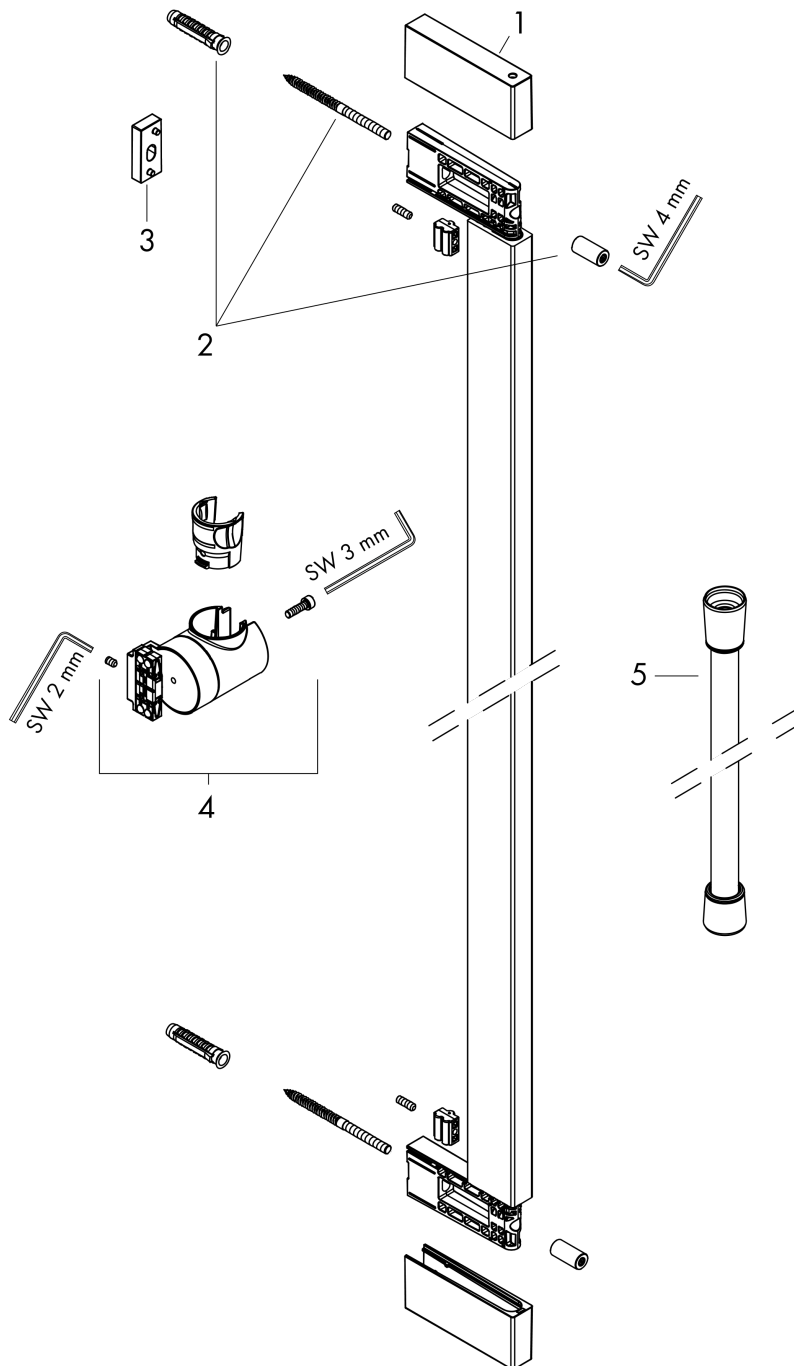

Unica
Wallbar, 36"
 Finish: **matte black** Part no. : **24403670**

Description

Features

- Consists of: Wallbar, Slider, Handshower hose, Shower hose, Wallbar
- Swivelling shower bar
- Stand pipe: 37.4"
- Profile stand pipe: cubic
- Drilling distance: 36"
- Angle-adjustable holder pivots left and right, slides easily and locks in place

Item details

List Price \$ 482.00

Design awards

Compliance / Sustainability

Product image

Scale drawing

Unica
 Wallbar, 36"
 Finish: **matte black** Part no. : 24403670

Exploded drawing

Year of production: >04/23

Unica
Wallbar, 36"
 Finish: **matte black** Part no. : **24403670**

Spare parts list

Year of production: >04/23

Pos.	Description	Part no.	Price	PU
1	cover	94729670	-	1
2	mounting set	94726000	-	1
3	tile-matching-disk 7 mm	94728000	-	1
4	support, assy	94727670	-	1
5	shower hose Isiflex'B 1,60 m	28276670	-	1