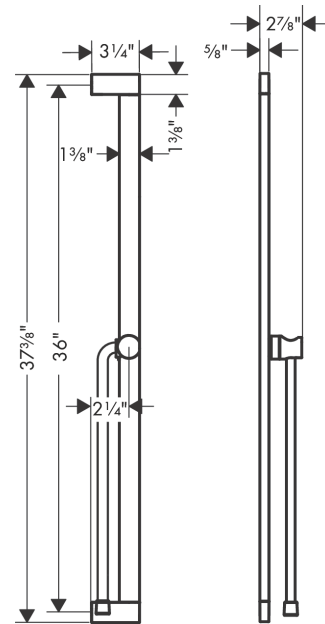

Unica
Wallbar, 36"
 Finish: **matte black** Part no. : **24403670**

Description

Features

- Consists of: Wallbar, Slider, Handshower hose, Shower hose, Wallbar
- Swivelling shower bar
- Stand pipe: 37.4"
- Profile stand pipe: cubic
- Drilling distance: 36"
- Angle-adjustable holder pivots left and right, slides easily and locks in place

Item details

List Price \$ 482.00

Design awards

Compliance / Sustainability

Product image

Scale drawing

Unica
 Wallbar, 36"
 Finish: **matte black** Part no. : 24403670

Exploded drawing

Year of production: >04/23

Unica
Wallbar, 36"
 Finish: **matte black** Part no. : **24403670**

Spare parts list

Year of production: >04/23

Pos.	Description	Part no.	Price	PU
1	cover	94729670	-	1
2	mounting set	94726000	-	1
3	tile-matching-disk 7 mm	94728000	-	1
4	support, assy	94727670	-	1
5	shower hose Isiflex'B 1,60 m	28276670	-	1