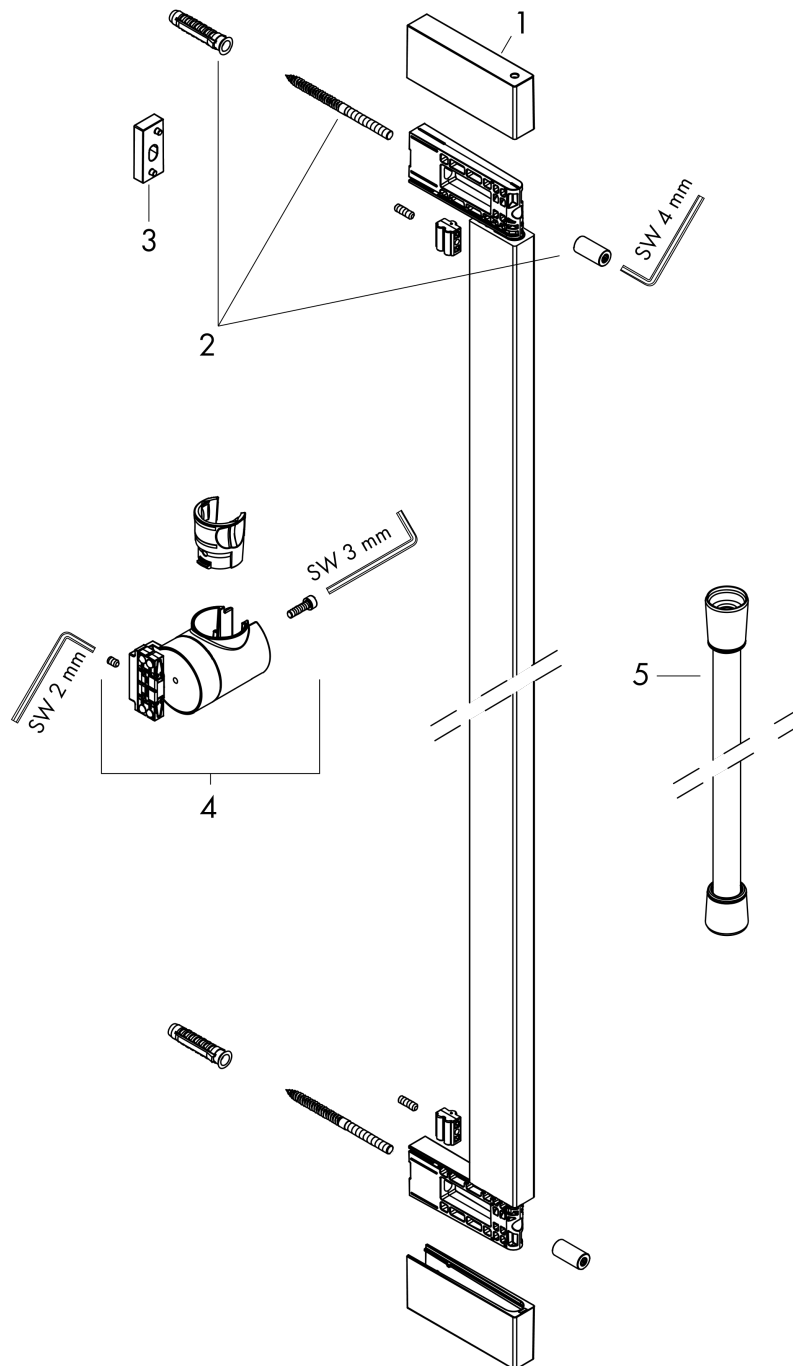

Unica
Wallbar, 24"
 Finish: **matte black** Part no. : **24404670**

Description

Features

- Consists of: Wallbar, Slider, Handshower hose, Shower hose, Wallbar
- Swivelling shower bar
- Stand pipe: 26.1"
- Profile stand pipe: cubic
- Drilling distance: 24.6"
- Angle-adjustable holder pivots left and right, slides easily and locks in place

Item details

List Price \$ 436.00

Design awards

Compliance / Sustainability

Product image

Scale drawing

Unica
 Wallbar, 24"
 Finish: **matte black** Part no. : **24404670**

Exploded drawing

Year of production: >04/23

Unica
Wallbar, 24"
 Finish: **matte black** Part no. : **24404670**

Spare parts list

Year of production: >04/23

Pos.	Description	Part no.	Price	PU
1	cover	94729670	-	1
2	mounting set	94726000	-	1
3	tile-matching-disk 7 mm	94728000	-	1
4	support, assy	94727670	-	1
5	shower hose Isiflex'B 1,60 m	28276670	-	1