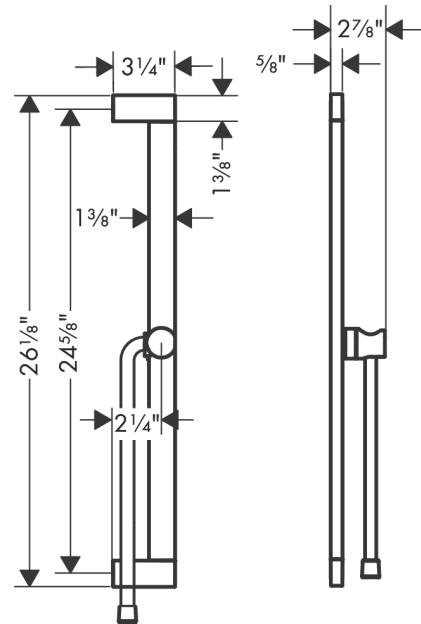

Unica
Wallbar, 24"
 Finish: **matte black** Part no. : **24404670**

Description

Features

- Consists of: Wallbar, Slider, Handshower hose, Shower hose, Wallbar
- Swivelling shower bar
- Stand pipe: 26.1"
- Profile stand pipe: cubic
- Drilling distance: 24.6"
- Angle-adjustable holder pivots left and right, slides easily and locks in place

Item details

List Price \$ 436.00

Design awards

Compliance / Sustainability

Product image

Scale drawing

Unica
 Wallbar, 24"
 Finish: **matte black** Part no. : **24404670**

Exploded drawing

Year of production: >04/23

Unica
Wallbar, 24"
 Finish: **matte black** Part no. : **24404670**

Spare parts list

Year of production: >04/23

Pos.	Description	Part no.	Price	PU
1	cover	94729670	-	1
2	mounting set	94726000	-	1
3	tile-matching-disk 7 mm	94728000	-	1
4	support, assy	94727670	-	1
5	shower hose Isiflex'B 1,60 m	28276670	-	1