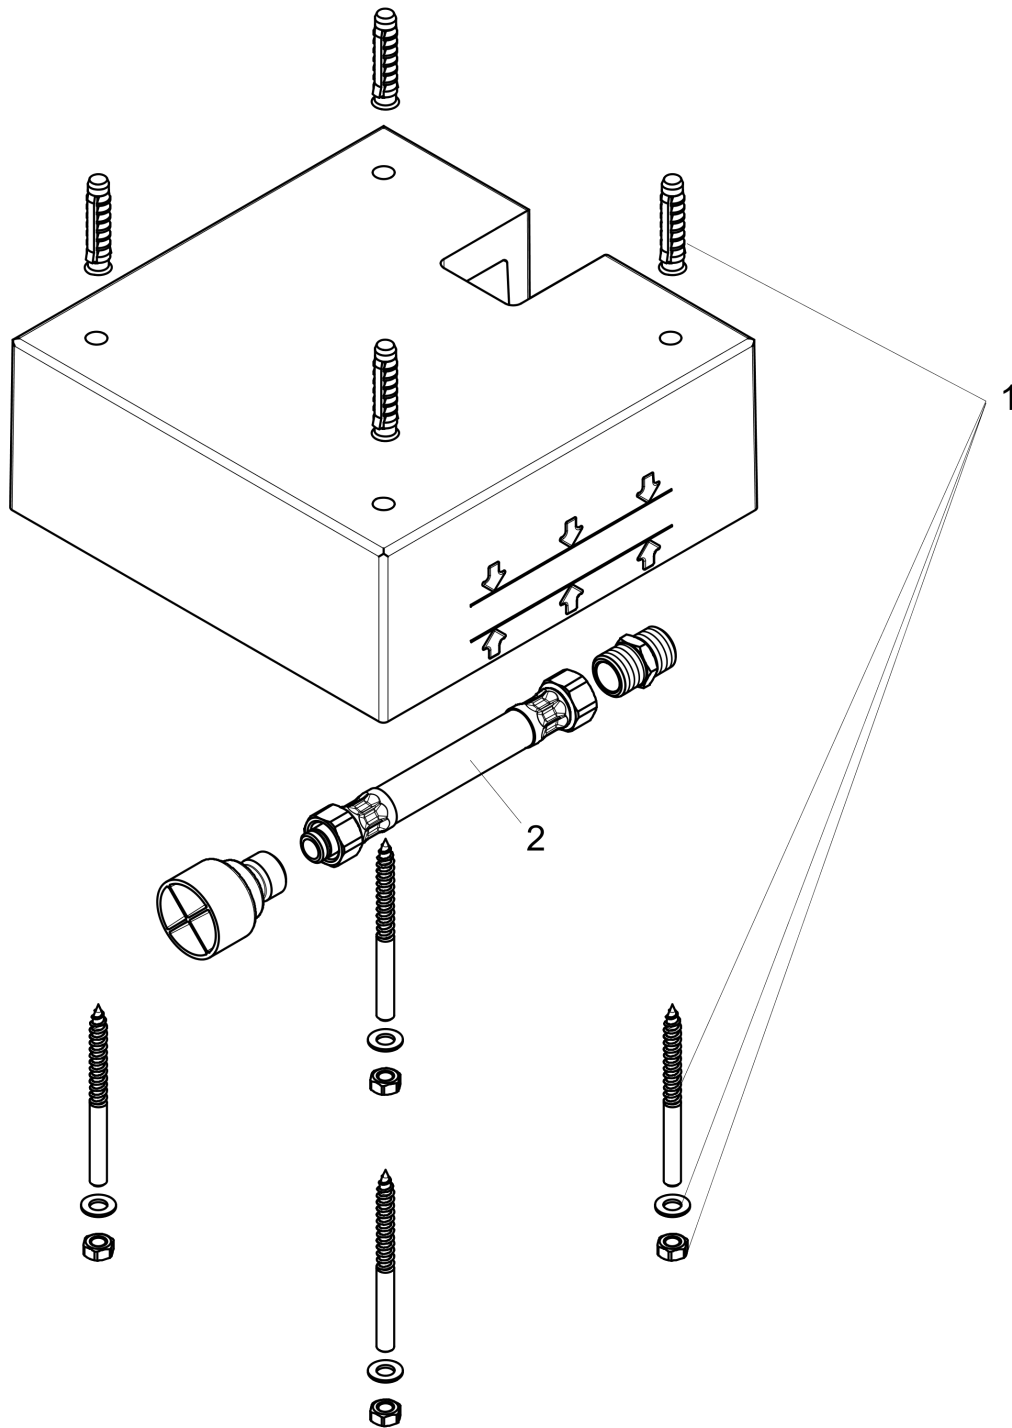

Raindance E
Rough, Showerhead 400 Square 1-Jet
 Finish: Part no. : 26254181

Description

Features

- Connection thread: 1/2" NPT

Item details

List Price \$ 135.00

Compliance / Sustainability

Product image

Scale drawing

Raindance E
Rough, Showerhead 400 Square 1-Jet
 Finish: Part no. : 26254181

Exploded drawing

Year of production: >03/18

Raindance E
Rough, Showerhead 400 Square 1-Jet
 Finish: Part no. : **26254181**

Spare parts list

Year of production: >03/18

Pos.	Description	Part no.	Price	PU
1	mounting kit	97722000	-	1
2	connection hose 600 mm G½ x G½	25928000	-	1