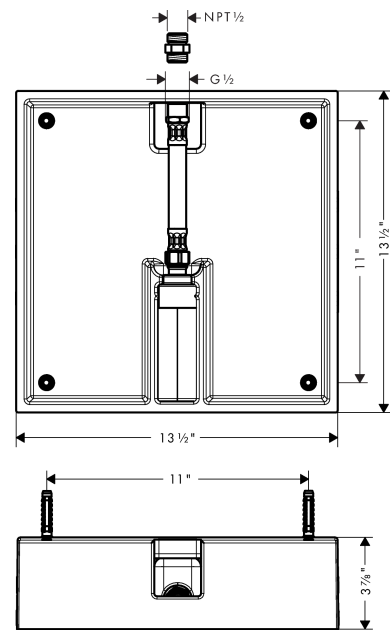

Raindance E
Rough, Showerhead 400 Square 1-Jet
 Finish: Part no. : 26254181

Description

Features

- Connection thread: 1/2" NPT

Item details

List Price \$ 135.00

Compliance / Sustainability

Product image

Scale drawing

Raindance E
Rough, Showerhead 400 Square 1-Jet
 Finish: Part no. : 26254181

Exploded drawing

Year of production: >03/18

Raindance E
Rough, Showerhead 400 Square 1-Jet
 Finish: Part no. : **26254181**

Spare parts list

Year of production: >03/18

Pos.	Description	Part no.	Price	PU
1	mounting kit	97722000	-	1
2	connection hose 600 mm G½ x G½	25928000	-	1