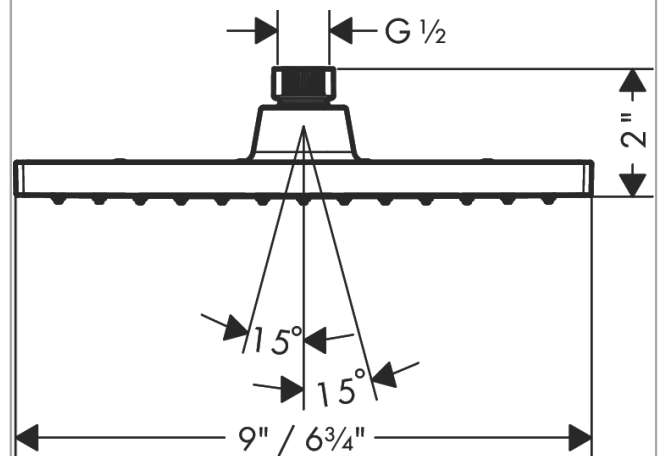

Vernis Shape
Showerhead 230 1-Jet 2.5 GPM
 Finish: **matte black** Part no. : **26281671**

Description

Features

- Shower head size: 9" x 7"
- Spray modes: Rain
- Max. flow: 2.5 GPM (9.5 L/Min)
- 114 spray channels

Item details

List Price \$ 174.00

Technology

Compliance / Sustainability

Product image

Scale drawing

Vernis Shape
 Showerhead 230 1-Jet 2.5 GPM
 Finish: **matte black** Part no. : 26281671

Exploded drawing

Year of production: >04/21

Vernis Shape
Showerhead 230 1-Jet 2.5 GPM
 Finish: **matte black** Part no. : **26281671**

Spare parts list

Year of production: >04/21

Pos.	Description	Part no.	Price	PU
1	filter packing	94246000	-	1