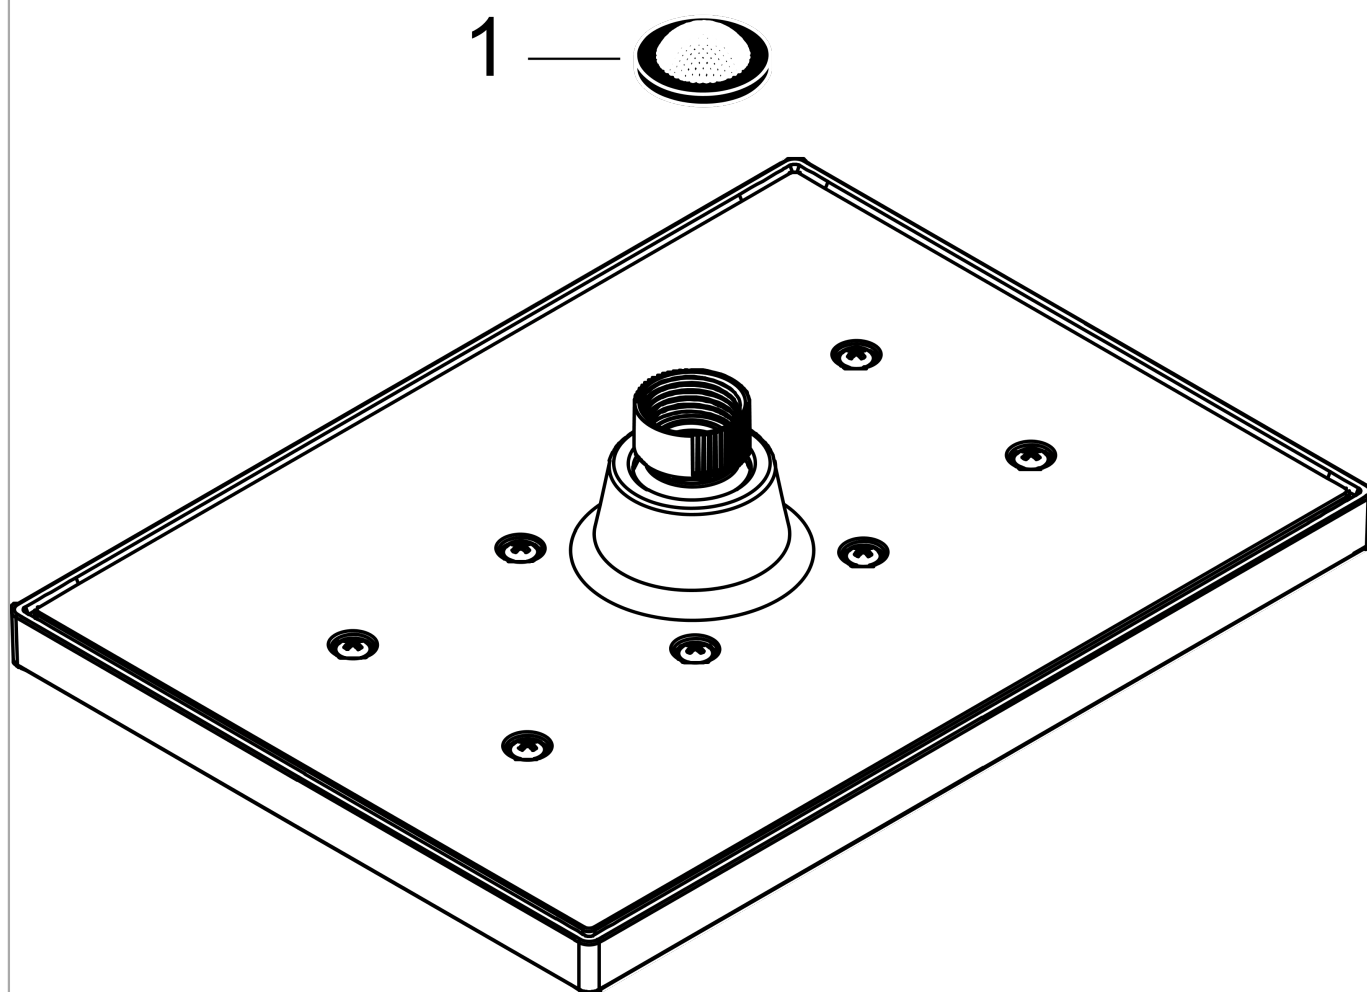

Vernis Shape
Showerhead 230 1-Jet 2.5 GPM
 Finish: **matte black** Part no. : **26281671**

Description

Features

- Shower head size: 9" x 7"
- Spray modes: Rain
- Max. flow: 2.5 GPM (9.5 L/Min)
- 114 spray channels

Item details

List Price \$ 174.00

Technology

Compliance / Sustainability

Product image

Scale drawing

Vernis Shape
 Showerhead 230 1-Jet 2.5 GPM
 Finish: **matte black** Part no. : 26281671

Exploded drawing

Year of production: >04/21

Vernis Shape
Showerhead 230 1-Jet 2.5 GPM
 Finish: **matte black** Part no. : **26281671**

Spare parts list

Year of production: >04/21

Pos.	Description	Part no.	Price	PU
1	filter packing	94246000	-	1