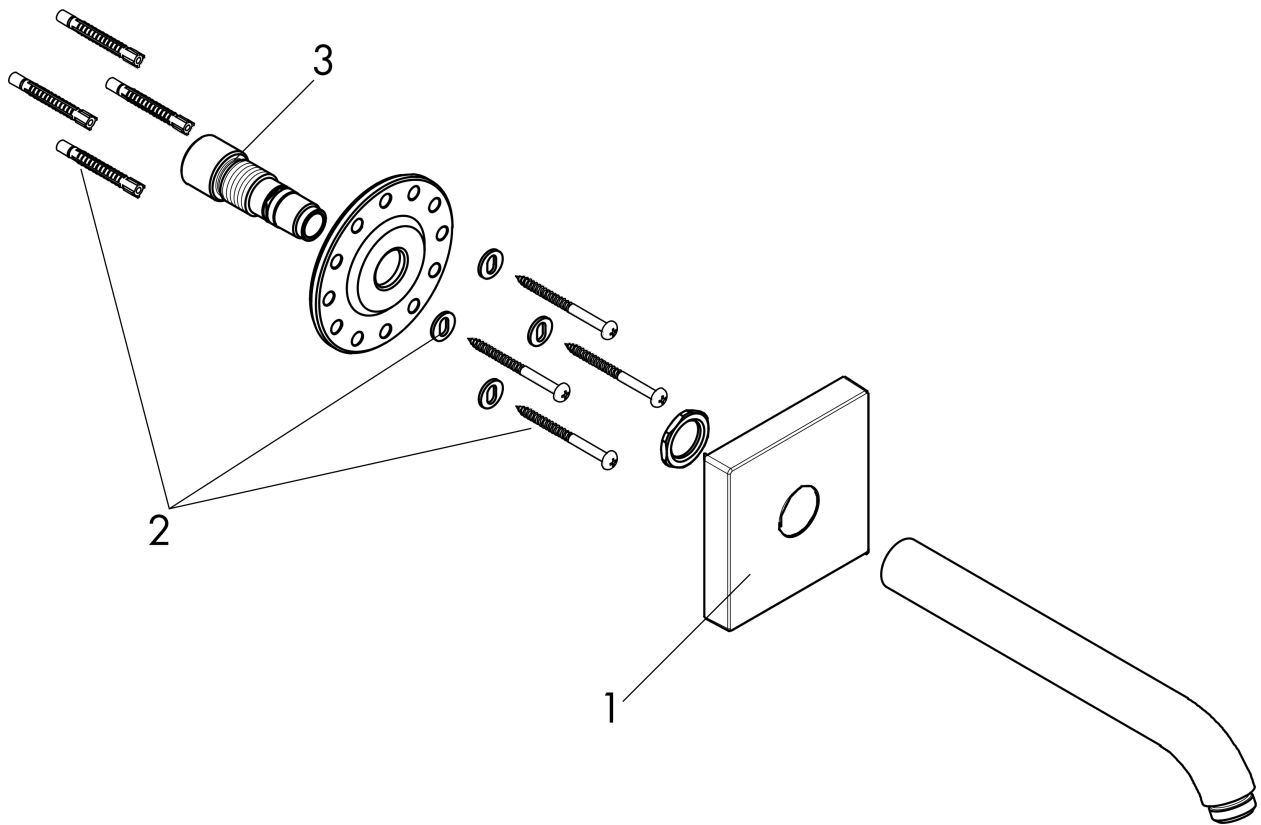

AXOR ShowerSolutions
Showerarm 9" Square
 Finish: **brushed black chrome** Part no. : **26430341**

Exploded drawing

Year of production: >07/22

AXOR ShowerSolutions
Showerarm 9" Square
 Finish: **brushed black chrome** Part no. : **26430341**

Spare parts list

Year of production: >07/22

Pos.	Description	Part no.	Price	PU
1	escutcheon	94475340	-	1
2	mounting set	96179000	-	1
3	O-ring 14x2	98129000	-	1