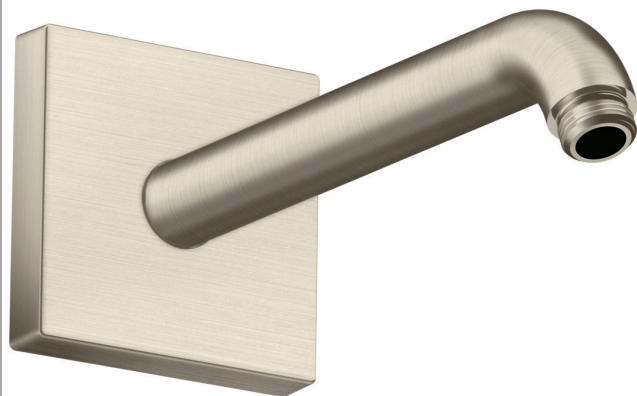

AXOR ShowerSolutions
Showerarm 9" Square
 Finish: **brushed nickel** Part no. : **26430821**

Description

Features

- Length: 9"
- Brass
- Connection type: 1/2" NPT
- Showerarm, Escutcheon, Mounting Material, Assembly instructions

Item details

List Price \$ 266.00

Compliance / Sustainability

Product image

Scale drawing

AXOR ShowerSolutions
Showerarm 9" Square
 Finish: brushed nickel Part no. : 26430821

Exploded drawing

Year of production: >07/22

AXOR ShowerSolutions
Showerarm 9" Square
 Finish: brushed nickel Part no. : **26430821**

Spare parts list

Year of production: >07/22

Pos.	Description	Part no.	Price	PU
1	escutcheon	94475820	-	1
2	mounting set	96179000	-	1
3	O-ring 14x2	98129000	-	1