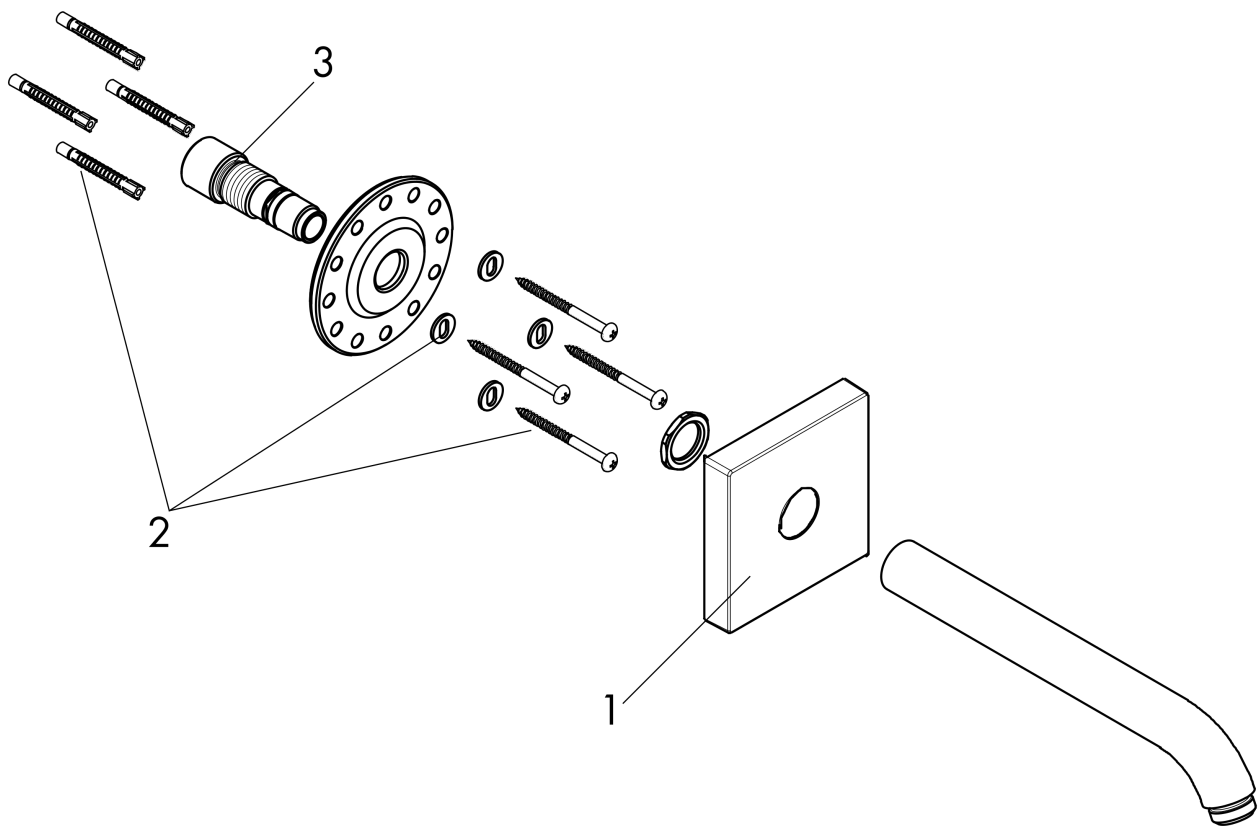

AXOR ShowerSolutions
Showerarm 9" Square
 Finish: **brushed nickel** Part no. : **26430821**

Description

Features

- Length: 9"
- Brass
- Connection type: 1/2" NPT
- Showerarm, Escutcheon, Mounting Material, Assembly instructions

Item details

List Price \$ 266.00

Compliance / Sustainability

Product image

Scale drawing

AXOR ShowerSolutions
Showerarm 9" Square
 Finish: brushed nickel Part no. : 26430821

Exploded drawing

Year of production: >07/22

AXOR ShowerSolutions
Showerarm 9" Square
 Finish: brushed nickel Part no. : **26430821**

Spare parts list

Year of production: >07/22

Pos.	Description	Part no.	Price	PU
1	escutcheon	94475820	-	1
2	mounting set	96179000	-	1
3	O-ring 14x2	98129000	-	1