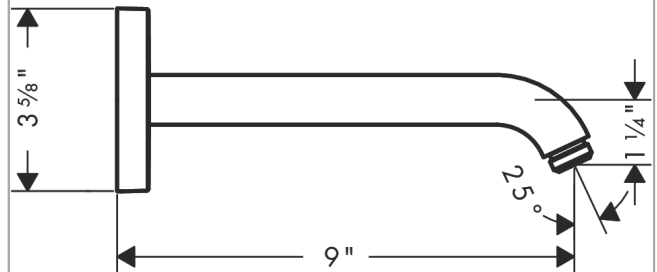

AXOR ShowerSolutions
Showerarm 9" Square
 Finish: **brushed nickel** Part no. : **26430821**

Description

Features

- Length: 9"
- Brass
- Connection type: 1/2" NPT
- Showerarm, Escutcheon, Mounting Material, Assembly instructions

Item details

List Price \$ 266.00

Compliance / Sustainability

Product image

Scale drawing

AXOR ShowerSolutions
Showerarm 9" Square
 Finish: brushed nickel Part no. : 26430821

Exploded drawing

Year of production: >07/22

AXOR ShowerSolutions
Showerarm 9" Square
 Finish: brushed nickel Part no. : **26430821**

Spare parts list

Year of production: >07/22

Pos.	Description	Part no.	Price	PU
1	escutcheon	94475820	-	1
2	mounting set	96179000	-	1
3	O-ring 14x2	98129000	-	1