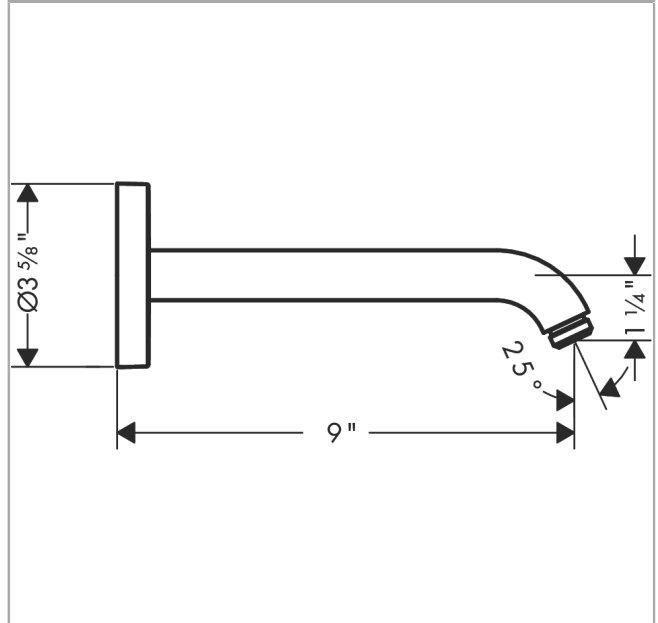

AXOR ShowerSolutions
Showerarm 9" Round
 Finish: **brushed gold optic** Part no. : **26435251**

Description

Features

- Length: 9"
- Brass
- Connection type: 1/2" NPT
- Showerarm, Escutcheon, Mounting Material, Assembly instructions

Item details

List Price \$ 266.00

Compliance / Sustainability

Product image

Scale drawing

AXOR ShowerSolutions
Showerarm 9" Round
 Finish: **brushed gold optic** Part no. : **26435251**

Spare parts list

Year of production: >01/22

Pos.	Description	Part no.	Price	PU
1	escutcheon	93827250	-	1
2	mounting set	96179000	-	1
3	O-ring 14x2	98129000	-	1