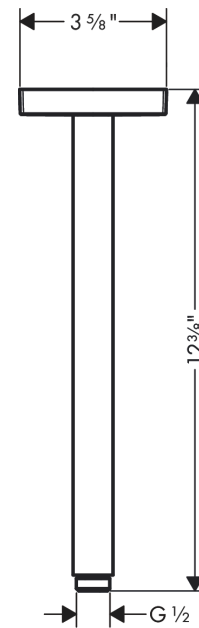

AXOR ShowerSolutions
Extension Pipe for Ceiling Mount, Square- 12"
 Finish: **brushed black chrome** Part no. : **26438341**

Description

Features

- Length: 11 3/4"
- Brass
- Connection type: 1/2" NPT
- Ceiling connector, Escutcheon, Mounting Material, Assembly instructions

Item details

List Price \$ 281.00

Compliance / Sustainability

Product image

Scale drawing

AXOR ShowerSolutions
Extension Pipe for Ceiling Mount, Square- 12"
 Finish: **brushed black chrome** Part no. : **26438341**

Exploded drawing

Year of production: >07/22

AXOR ShowerSolutions
Extension Pipe for Ceiling Mount, Square- 12"
 Finish: **brushed black chrome** Part no. : **26438341**

Spare parts list

Year of production: >07/22

Pos.	Description	Part no.	Price	PU
1	O-ring 14x2	98129000	-	1
2	mounting set	96179000	-	1
3	O-ring 82x2,5	94732000	-	1
4	escutcheon	94475340	-	1