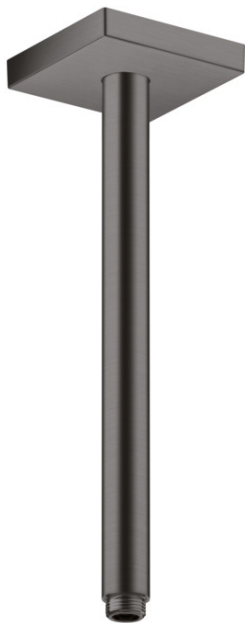

AXOR ShowerSolutions
Extension Pipe for Ceiling Mount, Square- 12"
 Finish: **brushed black chrome** Part no. : **26438341**

Description

Features

- Length: 11 3/4"
- Brass
- Connection type: 1/2" NPT
- Ceiling connector, Escutcheon, Mounting Material, Assembly instructions

Item details

List Price \$ 281.00

Compliance / Sustainability

Product image

Scale drawing

AXOR ShowerSolutions
Extension Pipe for Ceiling Mount, Square- 12"
 Finish: **brushed black chrome** Part no. : **26438341**

Exploded drawing

Year of production: >07/22

AXOR ShowerSolutions
Extension Pipe for Ceiling Mount, Square- 12"
 Finish: **brushed black chrome** Part no. : **26438341**

Spare parts list

Year of production: >07/22