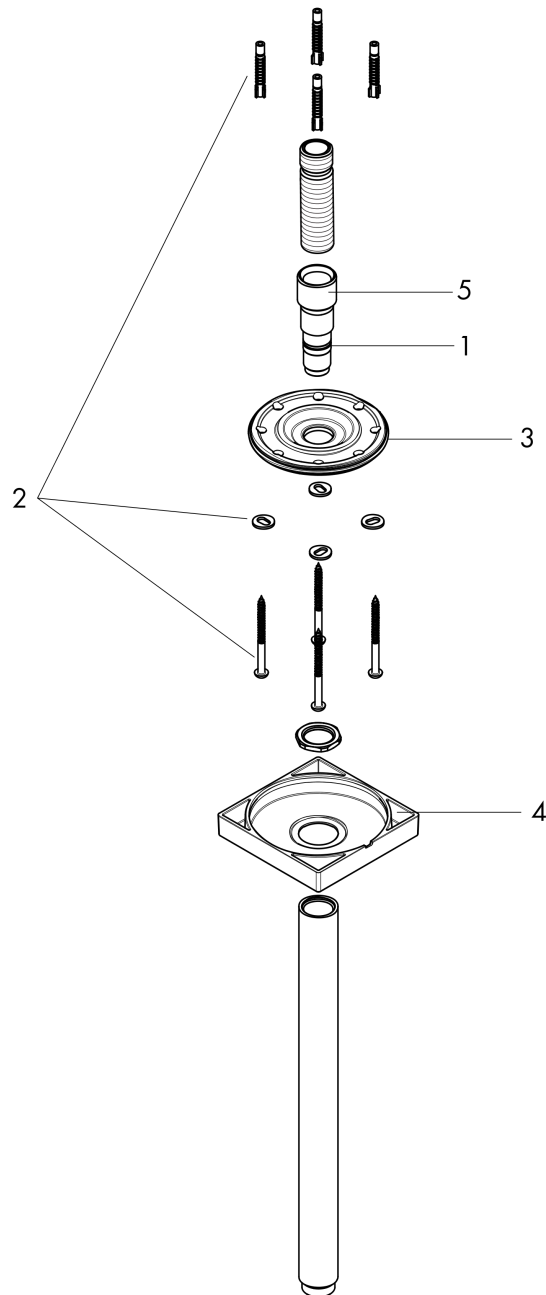

AXOR ShowerSolutions
Extension Pipe for Ceiling Mount, Square- 12"
 Finish: **brushed black chrome** Part no. : **26438341**

Description

Features

- Length: 11 3/4"
- Brass
- Connection type: 1/2" NPT
- Ceiling connector, Escutcheon, Mounting Material, Assembly instructions

Item details

List Price \$ 281.00

Compliance / Sustainability

Product image

Scale drawing

AXOR ShowerSolutions
Extension Pipe for Ceiling Mount, Square- 12"
 Finish: **brushed black chrome** Part no. : **26438341**

Exploded drawing

Year of production: >07/22

AXOR ShowerSolutions
Extension Pipe for Ceiling Mount, Square- 12"
 Finish: **brushed black chrome** Part no. : **26438341**

Spare parts list

Year of production: >07/22

Pos.	Description	Part no.	Price	PU
1	O-ring 14x2	98129000	-	1
2	mounting set	96179000	-	1
3	O-ring 82x2,5	94732000	-	1
4	escutcheon	94475340	-	1