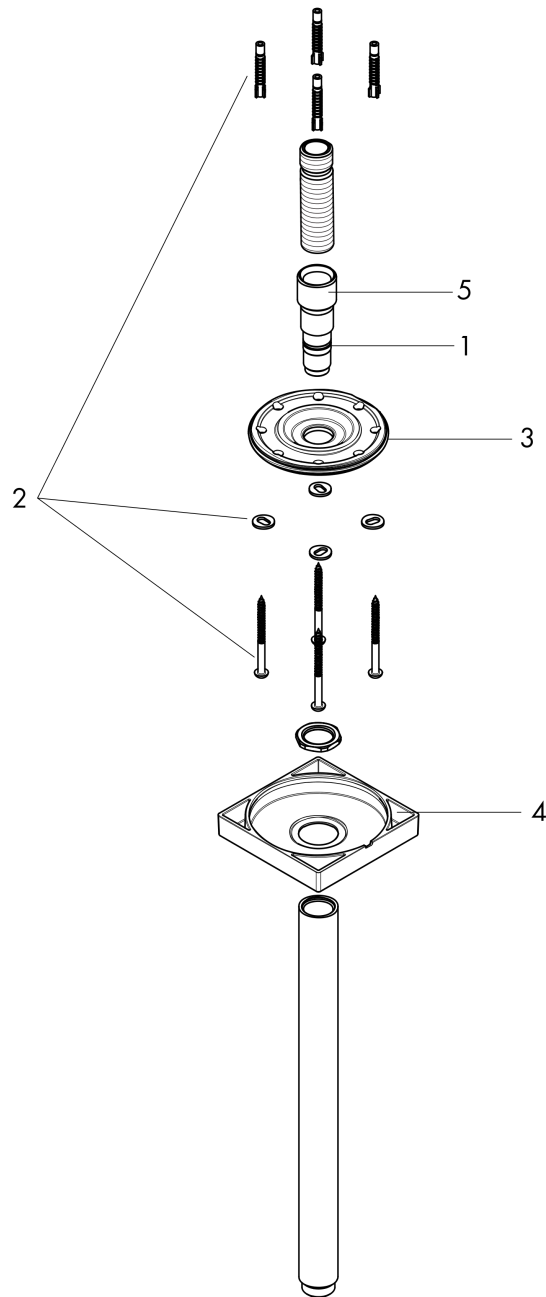

AXOR ShowerSolutions
Extension Pipe for Ceiling Mount, Square- 12"
 Finish: **matte black** Part no. : **26438671**

Description

Features

- Length: 11 3/4"
- Brass
- Connection type: 1/2" NPT
- Ceiling connector, Escutcheon, Mounting Material, Assembly instructions

Item details

List Price \$ 281.00

Compliance / Sustainability

Product image

Scale drawing

AXOR ShowerSolutions
Extension Pipe for Ceiling Mount, Square- 12"
 Finish: **matte black** Part no. : **26438671**

Exploded drawing

Year of production: >07/22

AXOR ShowerSolutions
Extension Pipe for Ceiling Mount, Square- 12"
 Finish: **matte black** Part no. : **26438671**

Spare parts list

Year of production: >07/22

Pos.	Description	Part no.	Price	PU
1	O-ring 14x2	98129000	-	1
2	mounting set	96179000	-	1
3	O-ring 82x2,5	94732000	-	1
4	escutcheon	94475670	-	1