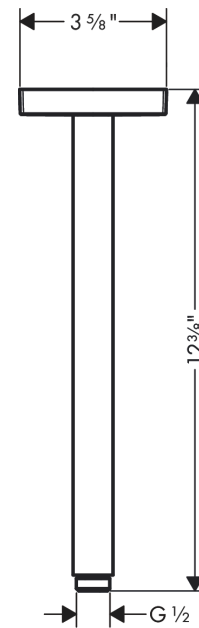

AXOR ShowerSolutions
Extension Pipe for Ceiling Mount, Square- 12"
 Finish: **matte black** Part no. : **26438671**

Description

Features

- Length: 11 3/4"
- Brass
- Connection type: 1/2" NPT
- Ceiling connector, Escutcheon, Mounting Material, Assembly instructions

Item details

List Price \$ 281.00

Compliance / Sustainability

Product image

Scale drawing

AXOR ShowerSolutions
Extension Pipe for Ceiling Mount, Square- 12"
 Finish: **matte black** Part no. : **26438671**

Exploded drawing

Year of production: >07/22

AXOR ShowerSolutions
Extension Pipe for Ceiling Mount, Square- 12"
 Finish: **matte black** Part no. : **26438671**

Spare parts list

Year of production: >07/22

Pos.	Description	Part no.	Price	PU
1	O-ring 14x2	98129000	-	1
2	mounting set	96179000	-	1
3	O-ring 82x2,5	94732000	-	1
4	escutcheon	94475670	-	1