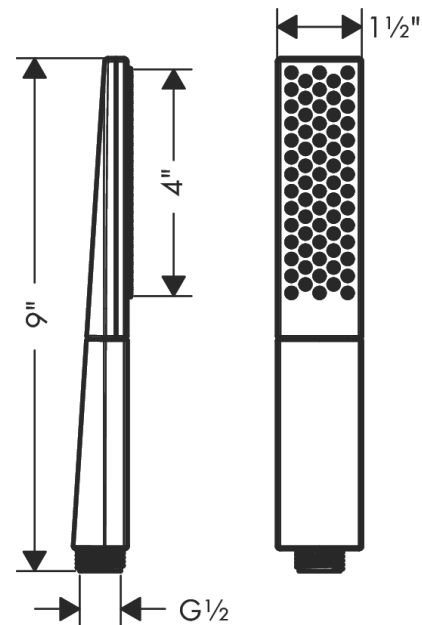

Rainfinity
Baton Handshower 100 1-Jet, 1.5 GPM
 Finish: **matte white** Part no. : **26863701**

Description

Features

- Spray modes: PowderRain
- Spray face finish: graphite
- Max. flow: 1.5 GPM (5.7 L/Min)

Item details

List Price \$ 240.00

Technology

Design awards

Compliance / Sustainability

Product image

Scale drawing

Rainfinity
Baton Handshower 100 1-Jet, 1.5 GPM
Finish: **matte white** Part no. : 26863701

Exploded drawing

Year of production: >06/21

Rainfinity
Baton Handshower 100 1-Jet, 1.5 GPM
 Finish: **matte white** Part no. : **26863701**

Spare parts list

Year of production: >06/21

Pos.	Description	Part no.	Price	PU
1	filter	92672000	-	1
2	seal	98058000	-	1