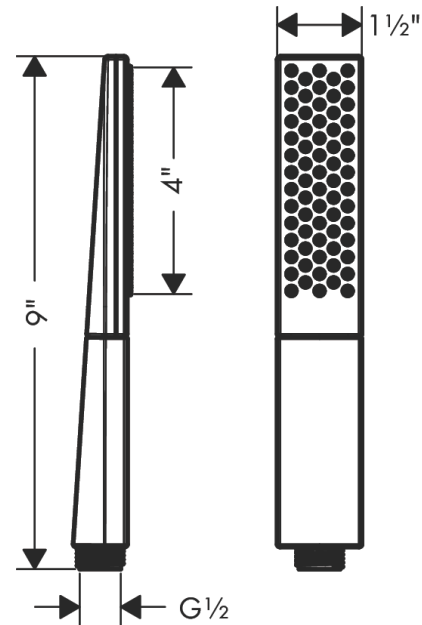

Rainfinity
Baton Handshower 100 1-Jet, 1.5 GPM
 Finish: **brushed nickel** Part no. : **26863821**

Description

Features

- Spray modes: PowderRain
- Spray face finish: graphite
- Max. flow: 1.5 GPM (5.7 L/Min)

Item details

List Price \$ 240.00

Technology

Design awards

Compliance / Sustainability

Product image

Scale drawing

Rainfinity
Baton Handshower 100 1-Jet, 1.5 GPM
Finish: brushed nickel Part no. : 26863821

Exploded drawing

Year of production: >06/21

Rainfinity

Baton Handshower 100 1-Jet, 1.5 GPM

Finish: **brushed nickel** Part no. : **26863821**

Spare parts list

Year of production: >06/21

Pos.	Description	Part no.	Price	PU
1	filter	92672000	-	1
2	seal	98058000	-	1