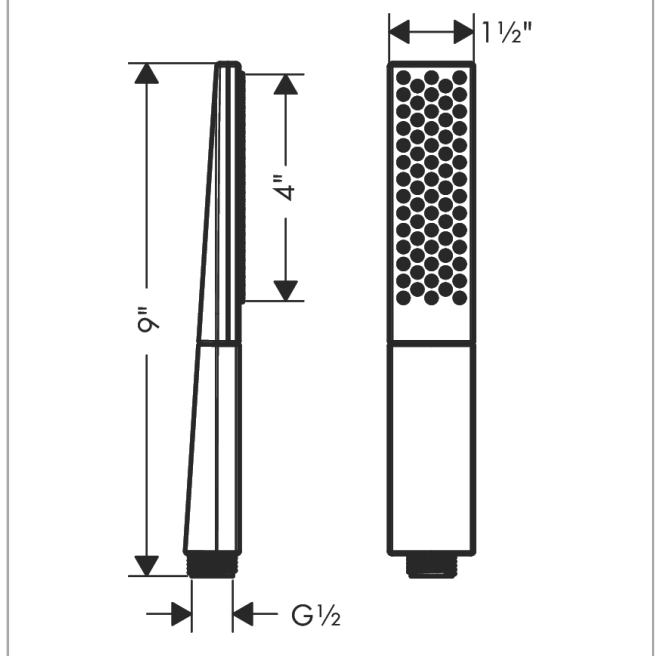

**Rainfinity**  
**Baton Handshower 100 1-Jet, 1.75 GPM**  
 Finish: **chrome** Part no. : **26867001**

**Description**

**Features**

- Spray modes: PowderRain
- Spray face finish: easy cleanable aluminium spray disc, graphite
- Max. flow: 1.75 GPM (6.6 L/Min)

**Item details**

List Price \$ 182.00

**Technology**

**Design awards**

**Compliance / Sustainability**

**Product image**

**Scale drawing**

Rainfinity  
Baton Handshower 100 1-Jet, 1.75 GPM  
Finish: chrome Part no. : 26867001

Exploded drawing

Year of production: >10/19