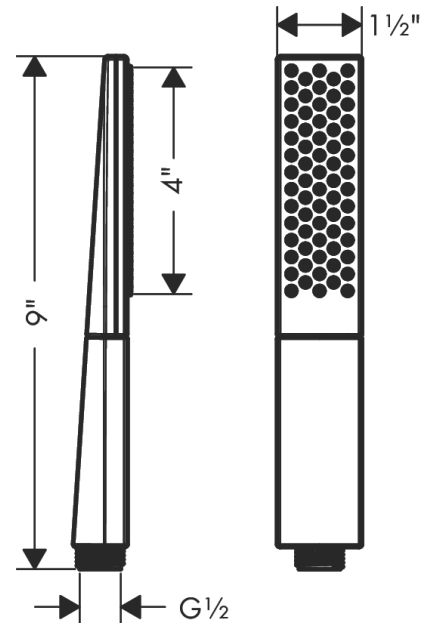

Rainfinity
Baton Handshower 100 1-Jet, 1.75 GPM
 Finish: **matte white** Part no. : **26867701**

Description

Features

- Spray modes: PowderRain
- Spray face finish: easy cleanable aluminium spray disc, graphite
- Max. flow: 1.75 GPM (6.6 L/Min)

Item details

List Price \$ 240.00

Technology

Design awards

Compliance / Sustainability

Product image

Scale drawing

Rainfinity
Baton Handshower 100 1-Jet, 1.75 GPM
Finish: **matte white** Part no. : 26867701

Exploded drawing

Year of production: >10/19

Rainfinity
Baton Handshower 100 1-Jet, 1.75 GPM
 Finish: **matte white** Part no. : **26867701**

Spare parts list

Year of production: >**10/19**

Pos.	Description	Part no.	Price	PU
1	filter	92672000	-	1
2	seal	98058000	-	1