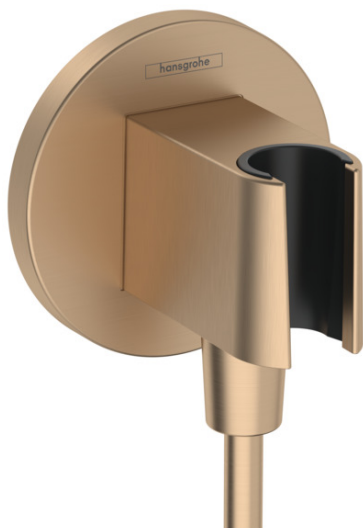

FixFit S

Wall Outlet with Handshower Holder

Finish: **brushed bronze** Part no. : **26888141**

Description

Features

- Consists of: Wall Outlet, Escutcheon
- Version: plastic housing with internal water supply made of plastic
- For all Hansgrohe hand showers
- Wall-mounted
- Connection type: 1/2" NPT, 3/4" NPT

Item details

List Price \$ 202.00

Compliance / Sustainability

Product image

Scale drawing

FixFit S

Wall Outlet with Handshower Holder

Finish: **brushed bronze** Part no. : **26888141**

Exploded drawing

Year of production: >06/22

FixFit S

Wall Outlet with Handshower Holder

Finish: **brushed bronze** Part no. : **26888141**

Spare parts list

Year of production: >06/22

Pos.	Description	Part no.	Price	PU
1	shower holder, assy	94695140	-	1
2	null	93841000	-	1
3	set of non return valves DW 15	94074000	-	1
4	escutcheon	94696140	-	1
5	seal	94694000	-	1
6	connecting thread	98933001	-	1
7	O-ring 11x2	98127000	-	1
8	mounting set	96179000	-	1