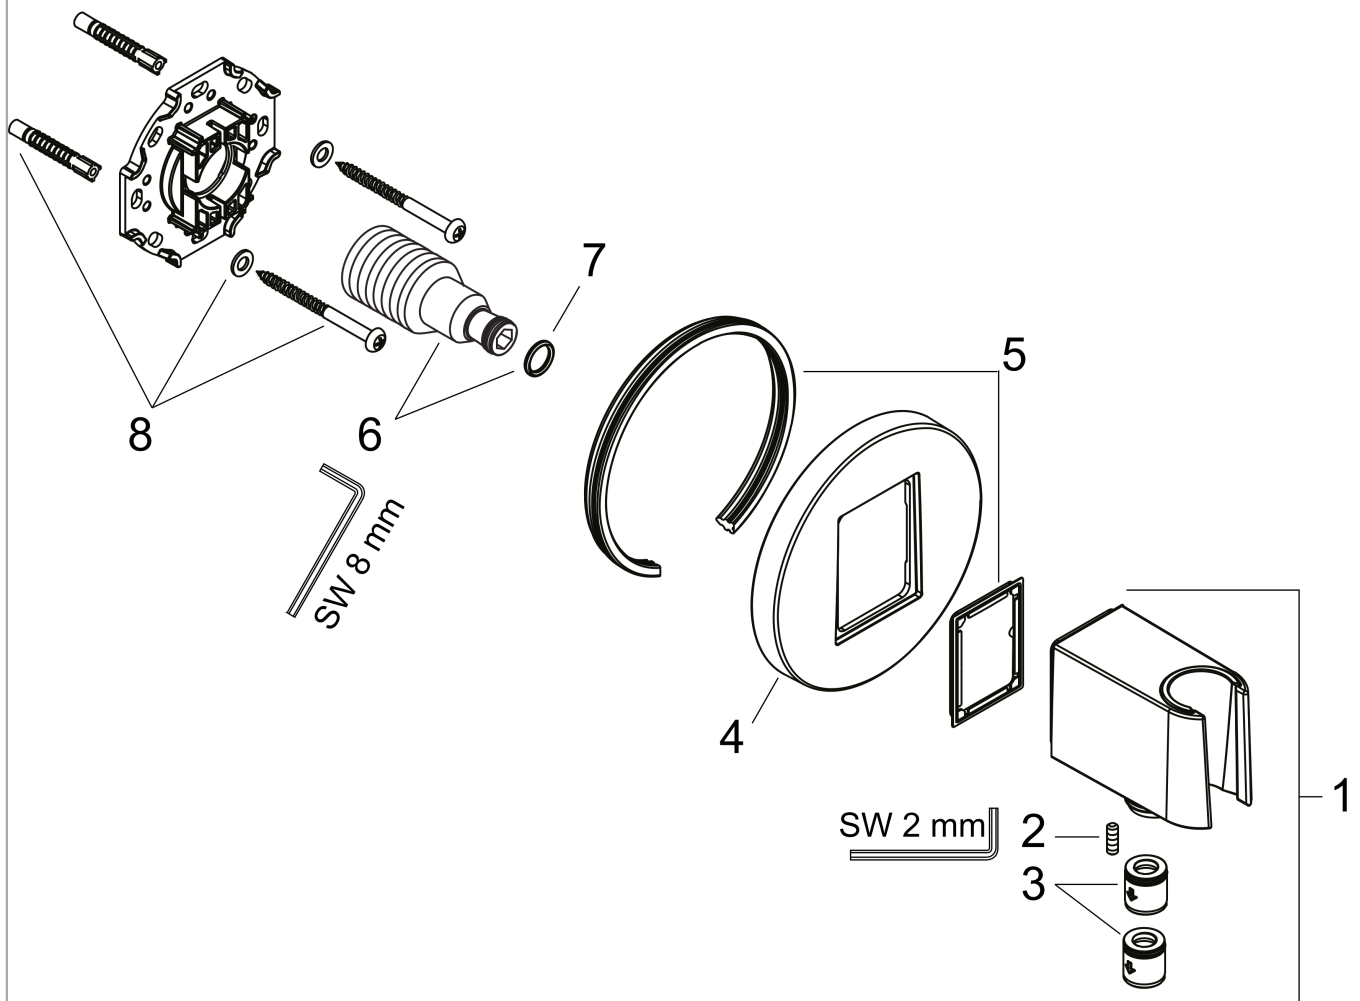

FixFit S

Wall Outlet with Handshower Holder

Finish: **brushed bronze** Part no. : **26888141**

Description

Features

- Consists of: Wall Outlet, Escutcheon
- Version: plastic housing with internal water supply made of plastic
- For all Hansgrohe hand showers
- Wall-mounted
- Connection type: 1/2" NPT, 3/4" NPT

Item details

List Price \$ 202.00

Compliance / Sustainability

Product image

Scale drawing

FixFit S

Wall Outlet with Handshower Holder

Finish: **brushed bronze** Part no. : **26888141**

Exploded drawing

Year of production: >06/22

FixFit S

Wall Outlet with Handshower Holder

Finish: **brushed bronze** Part no. : **26888141**

Spare parts list

Year of production: >06/22

Pos.	Description	Part no.	Price	PU
1	shower holder, assy	94695140	-	1
2	null	93841000	-	1
3	set of non return valves DW 15	94074000	-	1
4	escutcheon	94696140	-	1
5	seal	94694000	-	1
6	connecting thread	98933001	-	1
7	O-ring 11x2	98127000	-	1
8	mounting set	96179000	-	1