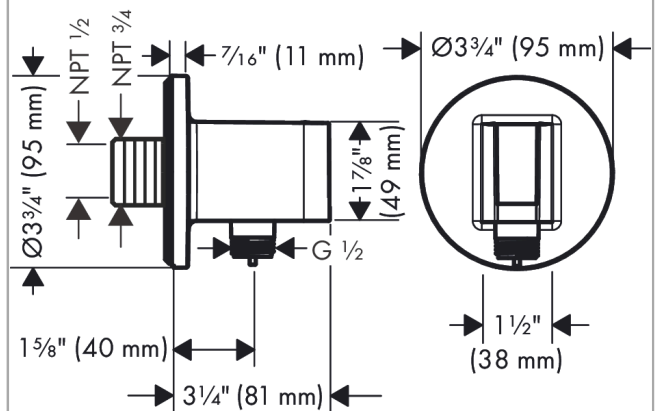

FixFit S

Wall Outlet with Handshower Holder

Finish: **brushed bronze** Part no. : **26888141**

Description

Features

- Consists of: Wall Outlet, Escutcheon
- Version: plastic housing with internal water supply made of plastic
- For all Hansgrohe hand showers
- Wall-mounted
- Connection type: 1/2" NPT, 3/4" NPT

Item details

List Price \$ 202.00

Compliance / Sustainability

Product image

Scale drawing

FixFit S

Wall Outlet with Handshower Holder

Finish: **brushed bronze** Part no. : **26888141**

Exploded drawing

Year of production: >06/22

FixFit S

Wall Outlet with Handshower Holder

Finish: **brushed bronze** Part no. : **26888141**

Spare parts list

Year of production: >06/22

Pos.	Description	Part no.	Price	PU
1	shower holder, assy	94695140	-	1
2	null	93841000	-	1
3	set of non return valves DW 15	94074000	-	1
4	escutcheon	94696140	-	1
5	seal	94694000	-	1
6	connecting thread	98933001	-	1
7	O-ring 11x2	98127000	-	1
8	mounting set	96179000	-	1