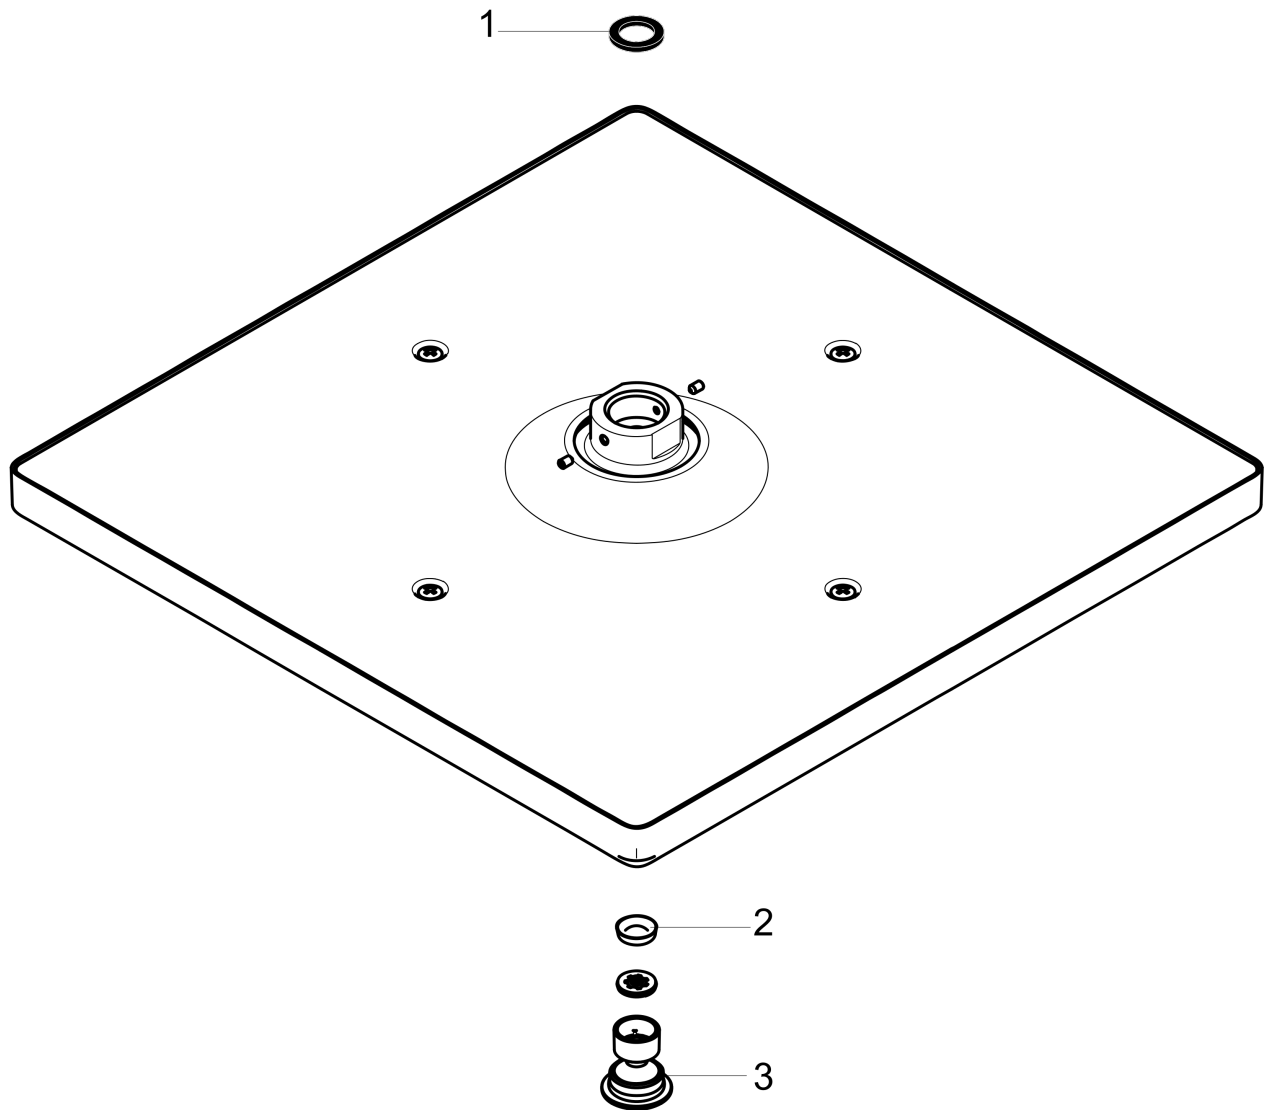

Raindance E
Showerhead 300 1-Jet, 2.5 GPM
 Finish: **brushed bronze** Part no. : **26926141**

Description

Features

- Shower head size: 11.81" x 11.81"
- Spray modes: Rain
- Max. flow: 2.5 GPM (9.5 L/Min)
- Spray face finish: Fully-finished matching spray face
- Spray face removable for cleaning

Item details

List Price \$ 977.00

Technology

Compliance / Sustainability

Product image

Scale drawing

Raindance E
Showerhead 300 1-Jet, 2.5 GPM
 Finish: **brushed bronze** Part no. : **26926141**

Exploded drawing

Year of production: >06/21

Raindance E
Showerhead 300 1-Jet, 2.5 GPM
 Finish: **brushed bronze** Part no. : **26926141**

Spare parts list

Year of production: >06/21

Pos.	Description	Part no.	Price	PU
1	seal	98058000	-	1
2	filter	93128000	-	1
3	O-ring 15x2	98163000	-	1