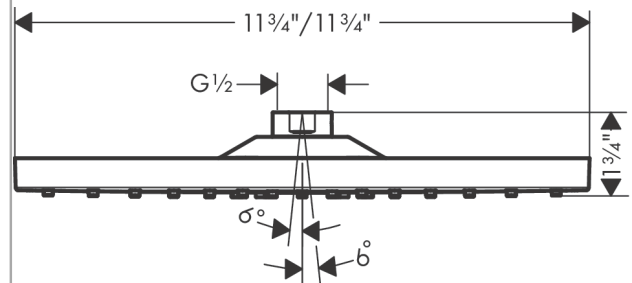

Raindance E
Showerhead 300 1-Jet, 2.5 GPM
 Finish: **brushed bronze** Part no. : **26926141**

Description

Features

- Shower head size: 11.81" x 11.81"
- Spray modes: Rain
- Max. flow: 2.5 GPM (9.5 L/Min)
- Spray face finish: Fully-finished matching spray face
- Spray face removable for cleaning

Item details

List Price \$ 977.00

Technology

Compliance / Sustainability

Product image

Scale drawing

Raindance E
Showerhead 300 1-Jet, 2.5 GPM
 Finish: **brushed bronze** Part no. : **26926141**

Exploded drawing

Year of production: >06/21

Raindance E
Showerhead 300 1-Jet, 2.5 GPM
 Finish: **brushed bronze** Part no. : **26926141**

Spare parts list

Year of production: >06/21

Pos.	Description	Part no.	Price	PU
1	seal	98058000	-	1
2	filter	93128000	-	1
3	O-ring 15x2	98163000	-	1