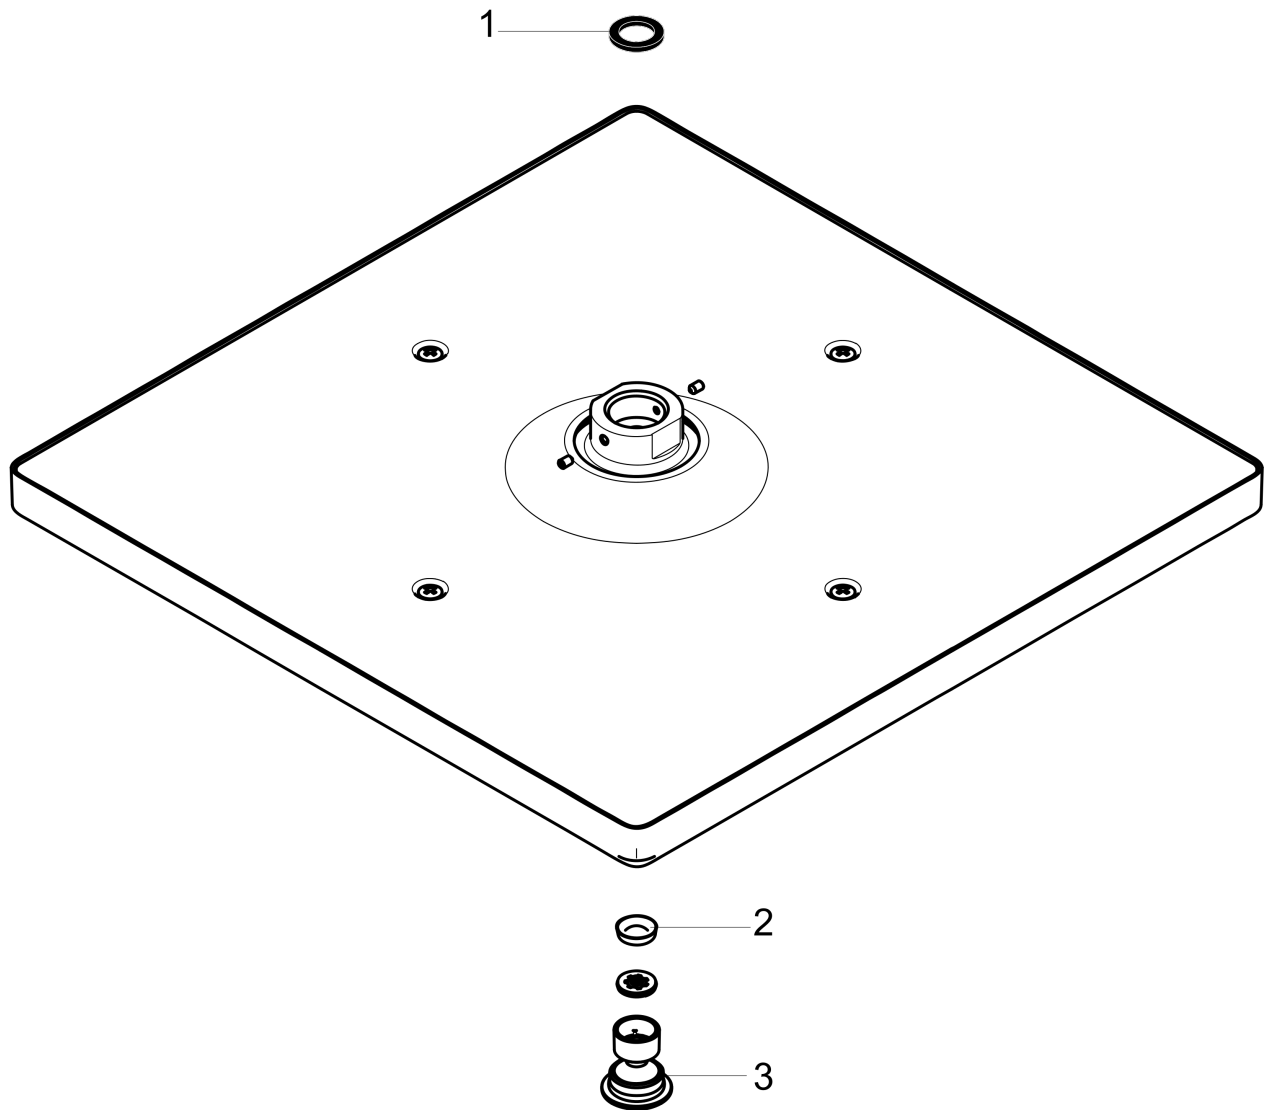

Raindance E
Showerhead 300 1-Jet, 2.5 GPM
 Finish: **brushed black chrome** Part no. : **26926341**

Description

Features

- Shower head size: 11.81" x 11.81"
- Spray modes: Rain
- Max. flow: 2.5 GPM (9.5 L/Min)
- Spray face finish: Fully-finished matching spray face
- Spray face removable for cleaning

Item details

List Price \$ 977.00

Technology

Compliance / Sustainability

Product image

Scale drawing

Raindance E
Showerhead 300 1-Jet, 2.5 GPM
 Finish: **brushed black chrome** Part no. : **26926341**

Exploded drawing

Year of production: >06/21

Raindance E
Showerhead 300 1-Jet, 2.5 GPM
 Finish: **brushed black chrome** Part no. : **26926341**

Spare parts list

Year of production: >06/21

Pos.	Description	Part no.	Price	PU
1	seal	98058000	-	1
2	filter	93128000	-	1
3	O-ring 15x2	98163000	-	1