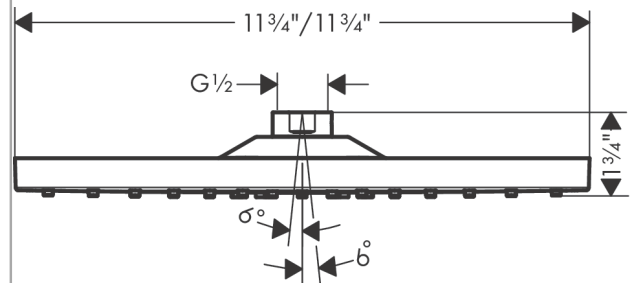

Raindance E
Showerhead 300 1-Jet, 2.5 GPM
 Finish: **brushed black chrome** Part no. : **26926341**

Description

Features

- Shower head size: 11.81" x 11.81"
- Spray modes: Rain
- Max. flow: 2.5 GPM (9.5 L/Min)
- Spray face finish: Fully-finished matching spray face
- Spray face removable for cleaning

Item details

List Price \$ 977.00

Technology

Compliance / Sustainability

Product image

Scale drawing

Raindance E
Showerhead 300 1-Jet, 2.5 GPM
 Finish: **brushed black chrome** Part no. : **26926341**

Exploded drawing

Year of production: >06/21

Raindance E
Showerhead 300 1-Jet, 2.5 GPM
 Finish: **brushed black chrome** Part no. : **26926341**

Spare parts list

Year of production: >06/21

Pos.	Description	Part no.	Price	PU
1	seal	98058000	-	1
2	filter	93128000	-	1
3	O-ring 15x2	98163000	-	1