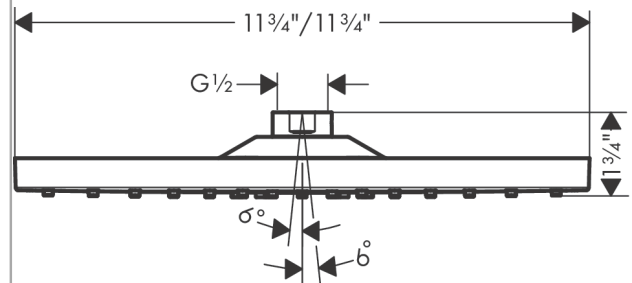

**Raindance E**  
**Showerhead 300 1-Jet, 2.5 GPM**  
 Finish: **matte black** Part no. : **26926671**

**Description**

**Features**

- Shower head size: 11.81" x 11.81"
- Spray modes: Rain
- Max. flow: 2.5 GPM (9.5 L/Min)
- Spray face finish: Fully-finished matching spray face
- Spray face removable for cleaning

**Item details**

List Price \$ 977.00

**Technology**

**Compliance / Sustainability**

**Product image**

**Scale drawing**

**Raindance E**  
**Showerhead 300 1-Jet, 2.5 GPM**  
 Finish: **matte black** Part no. : **26926671**

Exploded drawing

Year of production: >06/21

**Raindance E**  
**Showerhead 300 1-Jet, 2.5 GPM**  
 Finish: **matte black** Part no. : **26926671**

**Spare parts list**

Year of production: >06/21

Pos.	Description	Part no.	Price	PU
1	seal	98058000	-	1
2	filter	93128000	-	1
3	O-ring 15x2	98163000	-	1