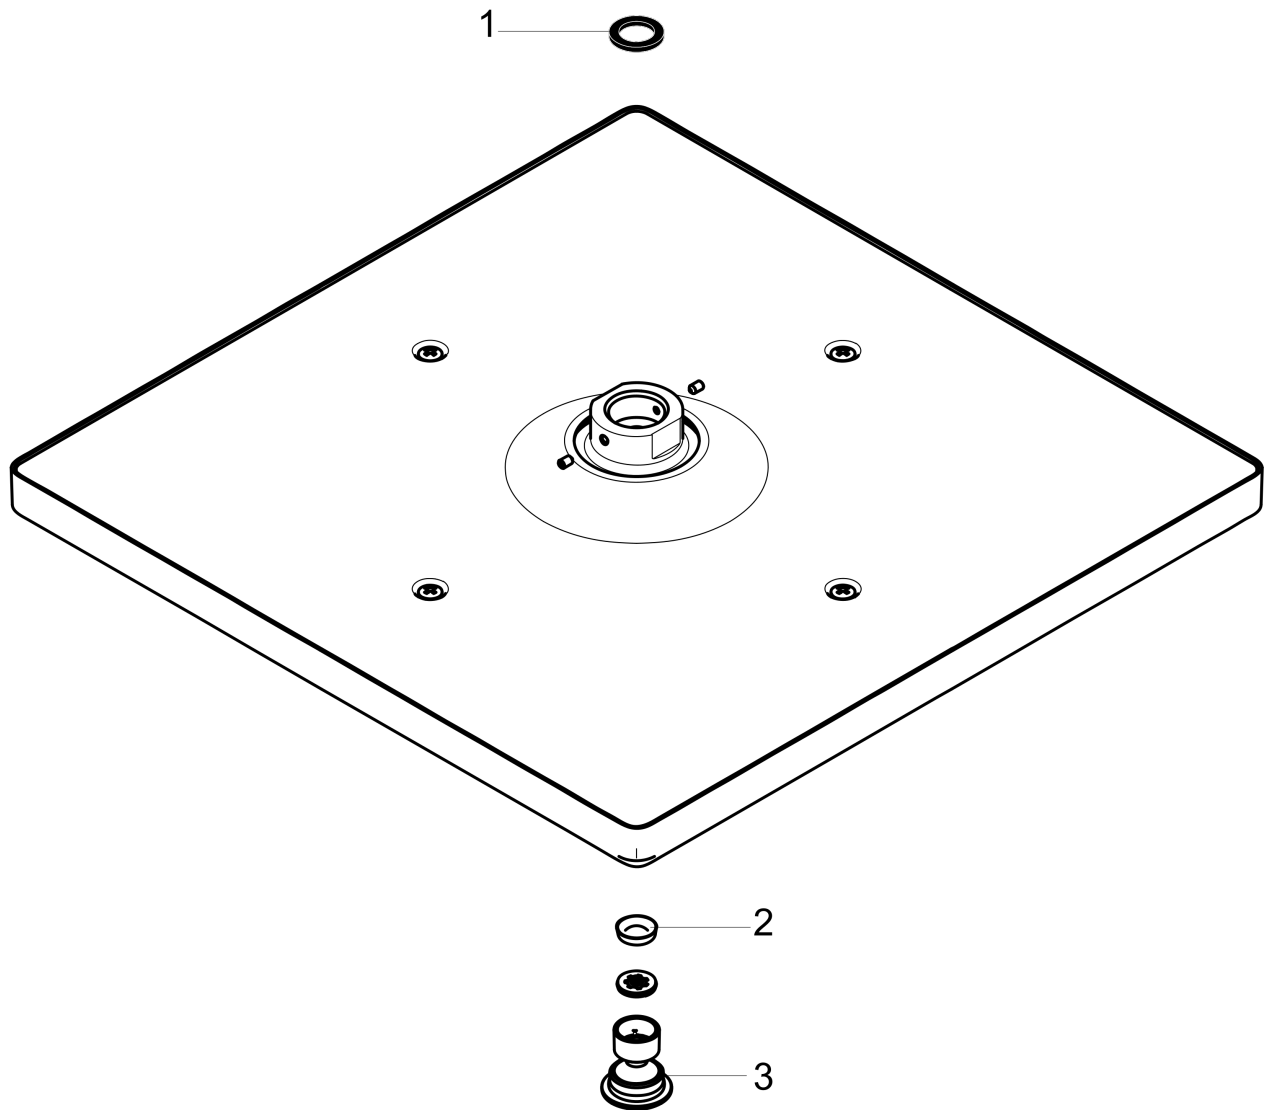

**Raindance E**  
**Showerhead 300 1-Jet, 2.5 GPM**  
 Finish: **matte black** Part no. : **26926671**

**Description**

**Features**

- Shower head size: 11.81" x 11.81"
- Spray modes: Rain
- Max. flow: 2.5 GPM (9.5 L/Min)
- Spray face finish: Fully-finished matching spray face
- Spray face removable for cleaning

**Item details**

List Price \$ 977.00

**Technology**

**Compliance / Sustainability**

**Product image**

**Scale drawing**

**Raindance E**  
**Showerhead 300 1-Jet, 2.5 GPM**  
 Finish: **matte black** Part no. : **26926671**

Exploded drawing

Year of production: >06/21

**Raindance E**  
**Showerhead 300 1-Jet, 2.5 GPM**  
 Finish: **matte black** Part no. : **26926671**

**Spare parts list**

Year of production: >06/21

Pos.	Description	Part no.	Price	PU
1	seal	98058000	-	1
2	filter	93128000	-	1
3	O-ring 15x2	98163000	-	1