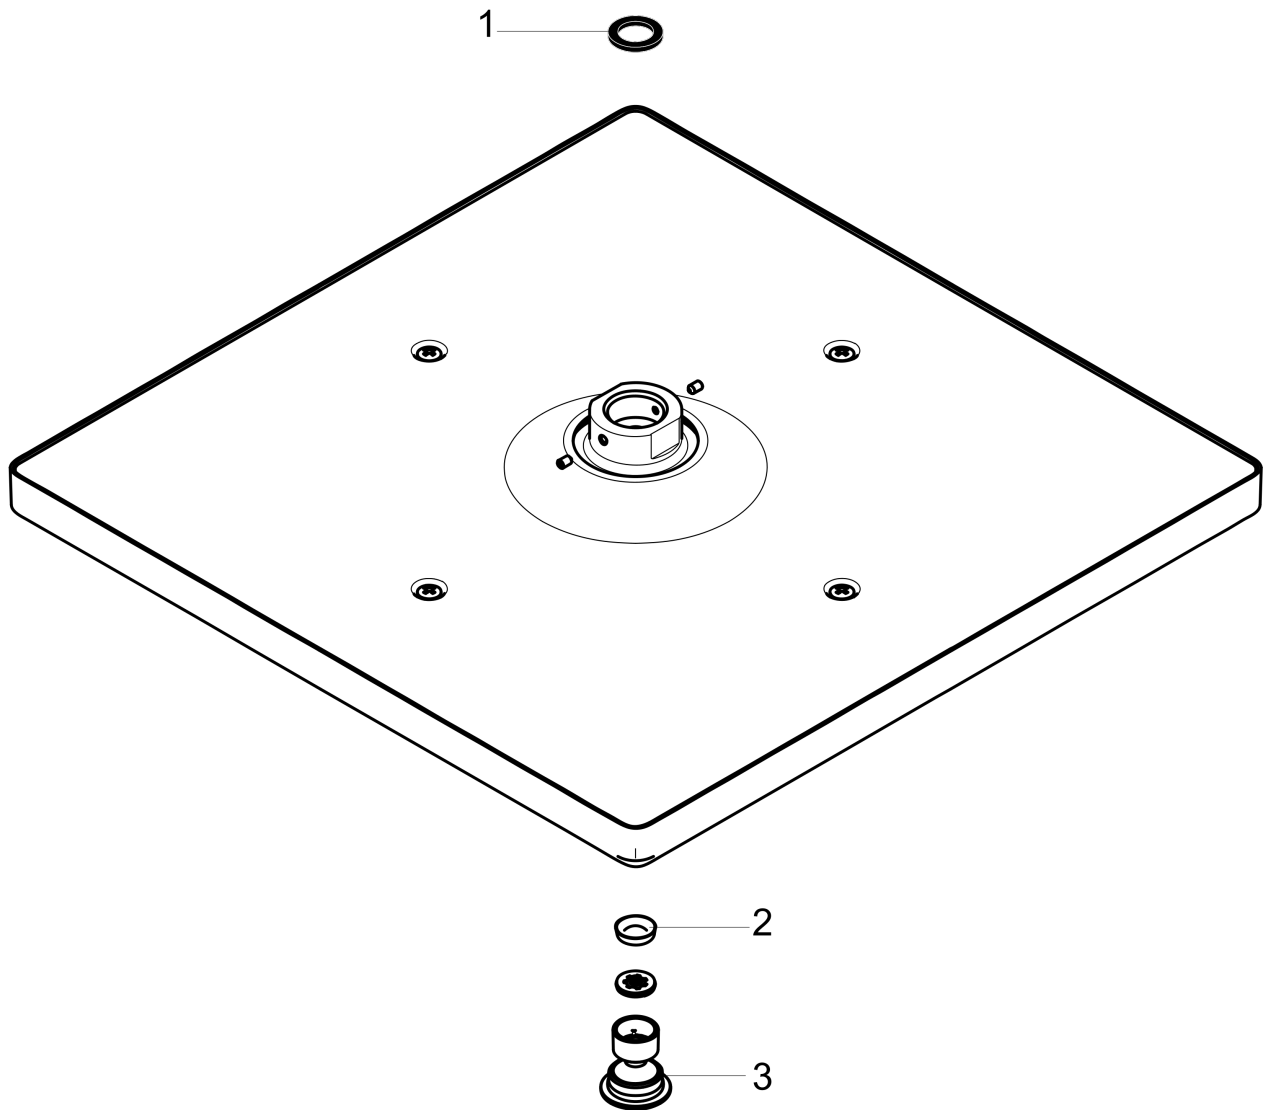

Raindance E
Showerhead 300 1-Jet, 2.5 GPM
 Finish: **matte white** Part no. : **26926701**

Description

Features

- Shower head size: 11.81" x 11.81"
- Spray modes: Rain
- Max. flow: 2.5 GPM (9.5 L/Min)
- Spray face finish: Fully-finished matching spray face
- Spray face removable for cleaning

Item details

List Price \$ 977.00

Technology

Compliance / Sustainability

Product image

Scale drawing

Raindance E
Showerhead 300 1-Jet, 2.5 GPM
 Finish: **matte white** Part no. : **26926701**

Exploded drawing

Year of production: >06/21

Raindance E
Showerhead 300 1-Jet, 2.5 GPM
 Finish: **matte white** Part no. : **26926701**

Spare parts list

Year of production: >06/21

Pos.	Description	Part no.	Price	PU
1	seal	98058000	-	1
2	filter	93128000	-	1
3	O-ring 15x2	98163000	-	1