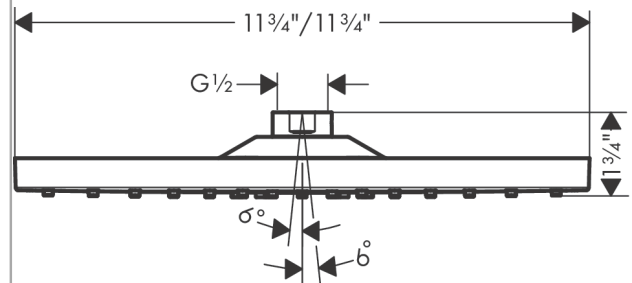

Raindance E
Showerhead 300 1-Jet, 2.5 GPM
 Finish: **matte white** Part no. : **26926701**

Description

Features

- Shower head size: 11.81" x 11.81"
- Spray modes: Rain
- Max. flow: 2.5 GPM (9.5 L/Min)
- Spray face finish: Fully-finished matching spray face
- Spray face removable for cleaning

Item details

List Price \$ 977.00

Technology

Compliance / Sustainability

Product image

Scale drawing

Raindance E
Showerhead 300 1-Jet, 2.5 GPM
 Finish: **matte white** Part no. : **26926701**

Exploded drawing

Year of production: >06/21

Raindance E
Showerhead 300 1-Jet, 2.5 GPM
 Finish: **matte white** Part no. : **26926701**

Spare parts list

Year of production: >06/21

Pos.	Description	Part no.	Price	PU
1	seal	98058000	-	1
2	filter	93128000	-	1
3	O-ring 15x2	98163000	-	1