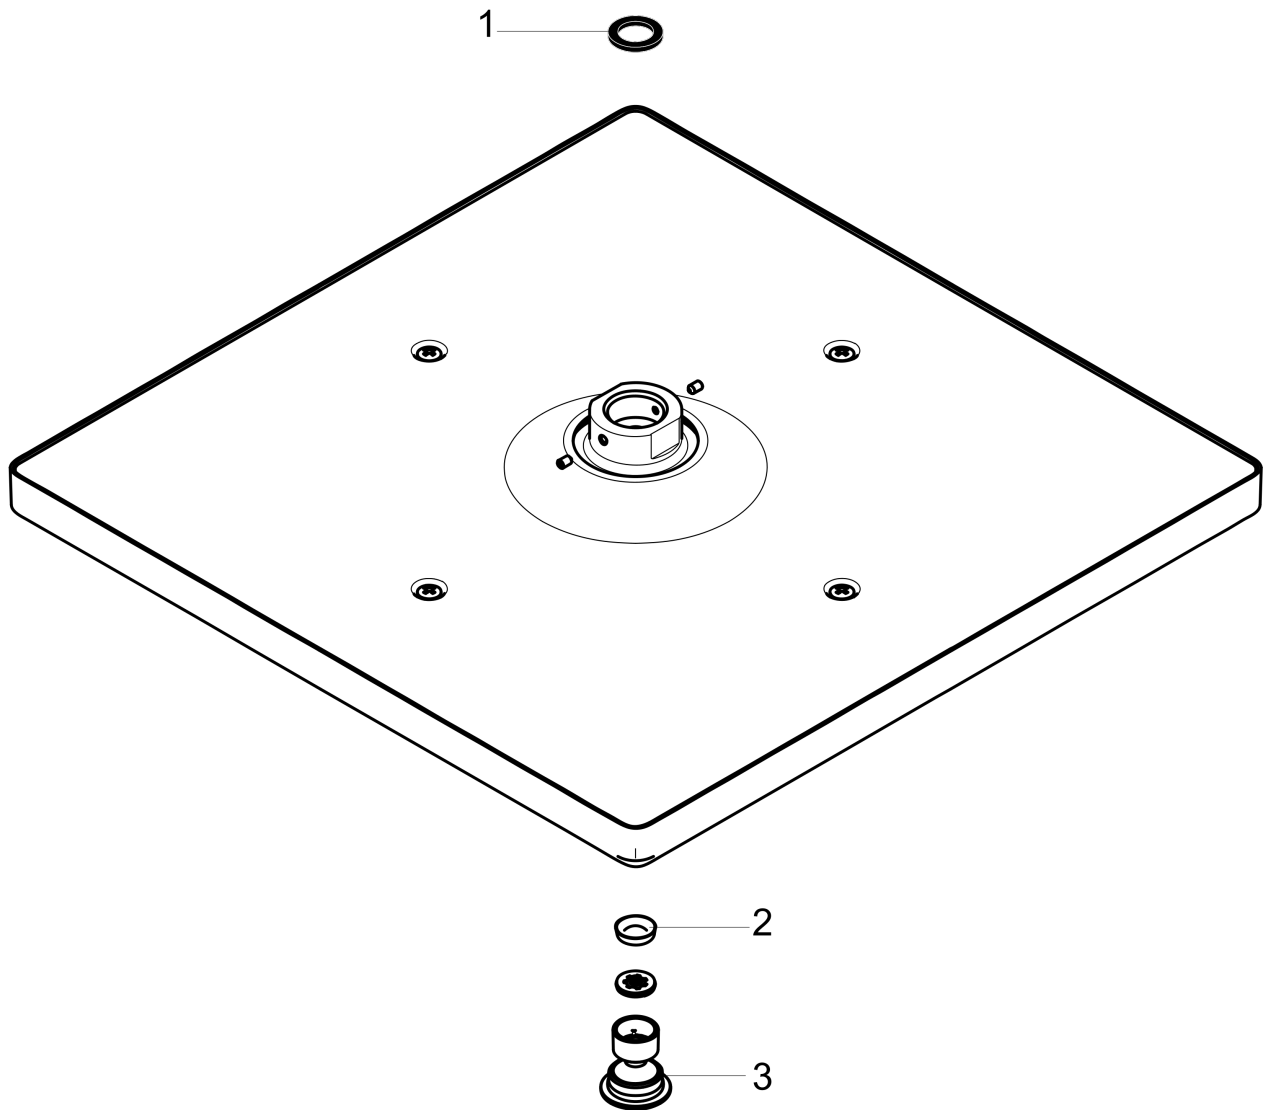

Raindance E

Showerhead 300 1-Jet, 2.5 GPM

Finish: **brushed nickel** Part no. : **26926821**

Description

Features

- Shower head size: 11.81" x 11.81"
- Spray modes: Rain
- Max. flow: 2.5 GPM (9.5 L/Min)
- Spray face finish: Fully-finished matching spray face
- Spray face removable for cleaning

Item details

List Price \$ 977.00

Technology

Compliance / Sustainability

Product image

Scale drawing

Raindance E
Showerhead 300 1-Jet, 2.5 GPM
 Finish: **brushed nickel** Part no. : **26926821**

Exploded drawing

Year of production: >06/21

Raindance E

Showerhead 300 1-Jet, 2.5 GPM

Finish: **brushed nickel** Part no. : **26926821**

Spare parts list

Year of production: >06/21

Pos.	Description	Part no.	Price	PU
1	seal	98058000	-	1
2	filter	93128000	-	1
3	O-ring 15x2	98163000	-	1