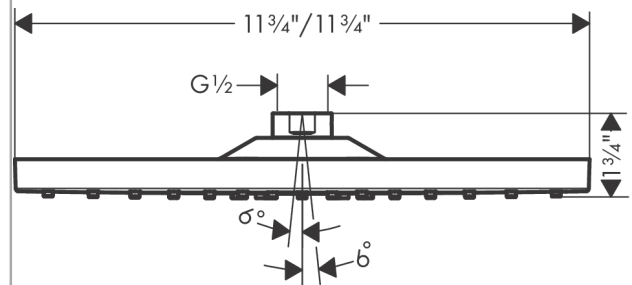

Raindance E

Showerhead 300 1-Jet, 2.5 GPM

Finish: **brushed nickel** Part no. : **26926821**

Description

Features

- Shower head size: 11.81" x 11.81"
- Spray modes: Rain
- Max. flow: 2.5 GPM (9.5 L/Min)
- Spray face finish: Fully-finished matching spray face
- Spray face removable for cleaning

Item details

List Price \$ 977.00

Technology

Compliance / Sustainability

Product image

Scale drawing

Raindance E
Showerhead 300 1-Jet, 2.5 GPM
 Finish: **brushed nickel** Part no. : **26926821**

Exploded drawing

Year of production: >06/21

Raindance E

Showerhead 300 1-Jet, 2.5 GPM

Finish: **brushed nickel** Part no. : **26926821**

Spare parts list

Year of production: >06/21

Pos.	Description	Part no.	Price	PU
1	seal	98058000	-	1
2	filter	93128000	-	1
3	O-ring 15x2	98163000	-	1