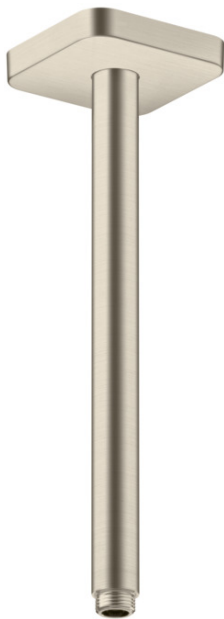

AXOR ShowerSolutions
Extension Pipe for Ceiling Mount, SoftSquare - 12"
 Finish: **brushed nickel** Part no. : **26966821**

Description

Features

- Length: 11 3/4"
- Brass
- Connection type: 1/2" NPT
- Ceiling connector, Escutcheon, Mounting Material, Assembly instructions

Item details

List Price \$ 281.00

Compliance / Sustainability

Product image

Scale drawing

AXOR ShowerSolutions
Extension Pipe for Ceiling Mount, SoftSquare - 12"
Finish: **brushed nickel** Part no. : **26966821**

Exploded drawing

Year of production: >07/22

AXOR ShowerSolutions
Extension Pipe for Ceiling Mount, SoftSquare - 12"
 Finish: **brushed nickel** Part no. : **26966821**

Spare parts list

Year of production: >07/22

Pos.	Description	Part no.	Price	PU
2	O-ring 14x2	98129000	-	1
3	mounting set	96179000	-	1
5	escutcheon	94581820	-	1