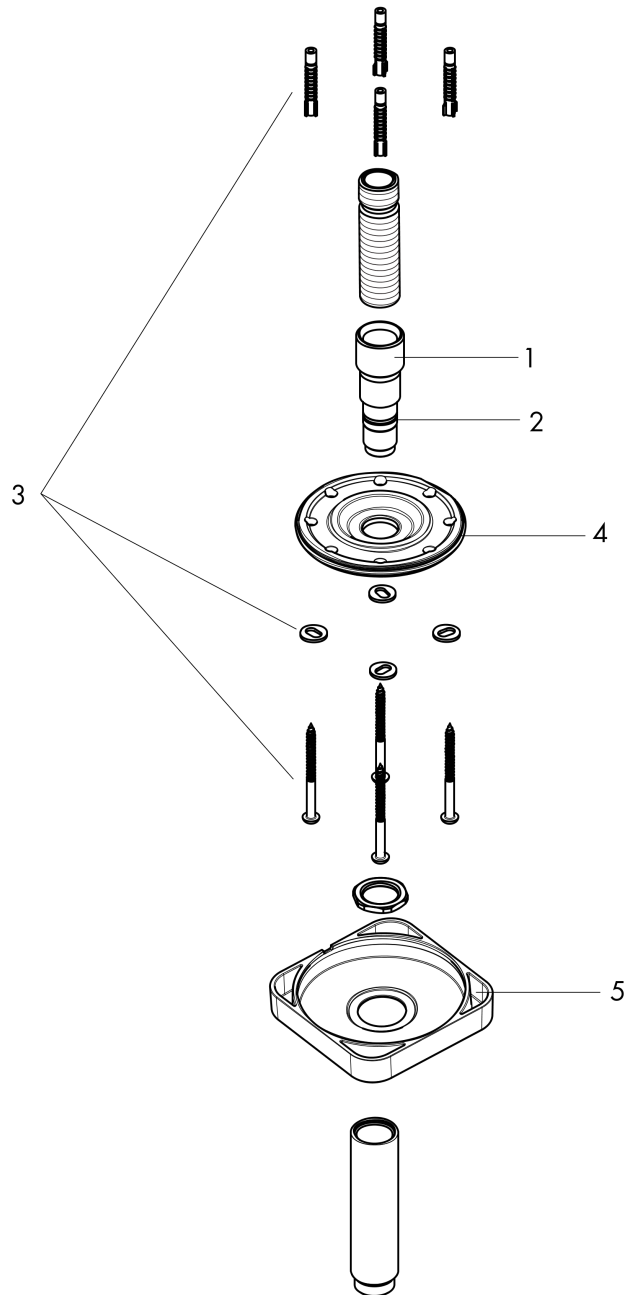

AXOR ShowerSolutions
Extension Pipe for Ceiling Mount, SoftSquare - 12"
 Finish: **brushed nickel** Part no. : **26966821**

Description

Features

- Length: 11 3/4"
- Brass
- Connection type: 1/2" NPT
- Ceiling connector, Escutcheon, Mounting Material, Assembly instructions

Item details

List Price \$ 281.00

Compliance / Sustainability

Product image

Scale drawing

AXOR ShowerSolutions
Extension Pipe for Ceiling Mount, SoftSquare - 12"
Finish: **brushed nickel** Part no. : **26966821**

Exploded drawing

Year of production: >07/22

AXOR ShowerSolutions
Extension Pipe for Ceiling Mount, SoftSquare - 12"
 Finish: **brushed nickel** Part no. : **26966821**

Spare parts list

Year of production: >07/22

Pos.	Description	Part no.	Price	PU
2	O-ring 14x2	98129000	-	1
3	mounting set	96179000	-	1
5	escutcheon	94581820	-	1