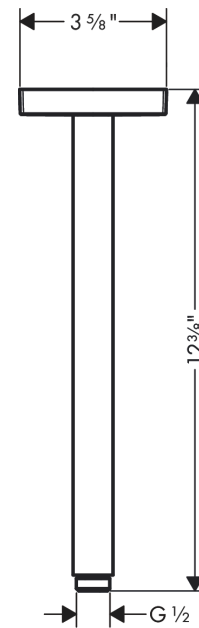

AXOR ShowerSolutions
Extension Pipe for Ceiling Mount, SoftSquare - 12"
 Finish: **brushed nickel** Part no. : **26966821**

Description

Features

- Length: 11 3/4"
- Brass
- Connection type: 1/2" NPT
- Ceiling connector, Escutcheon, Mounting Material, Assembly instructions

Item details

List Price \$ 281.00

Compliance / Sustainability

Product image

Scale drawing

AXOR ShowerSolutions
Extension Pipe for Ceiling Mount, SoftSquare - 12"
Finish: **brushed nickel** Part no. : **26966821**

Exploded drawing

Year of production: >07/22

AXOR ShowerSolutions
Extension Pipe for Ceiling Mount, SoftSquare - 12"
 Finish: **brushed nickel** Part no. : **26966821**

Spare parts list

Year of production: >07/22

Pos.	Description	Part no.	Price	PU
2	O-ring 14x2	98129000	-	1
3	mounting set	96179000	-	1
5	escutcheon	94581820	-	1