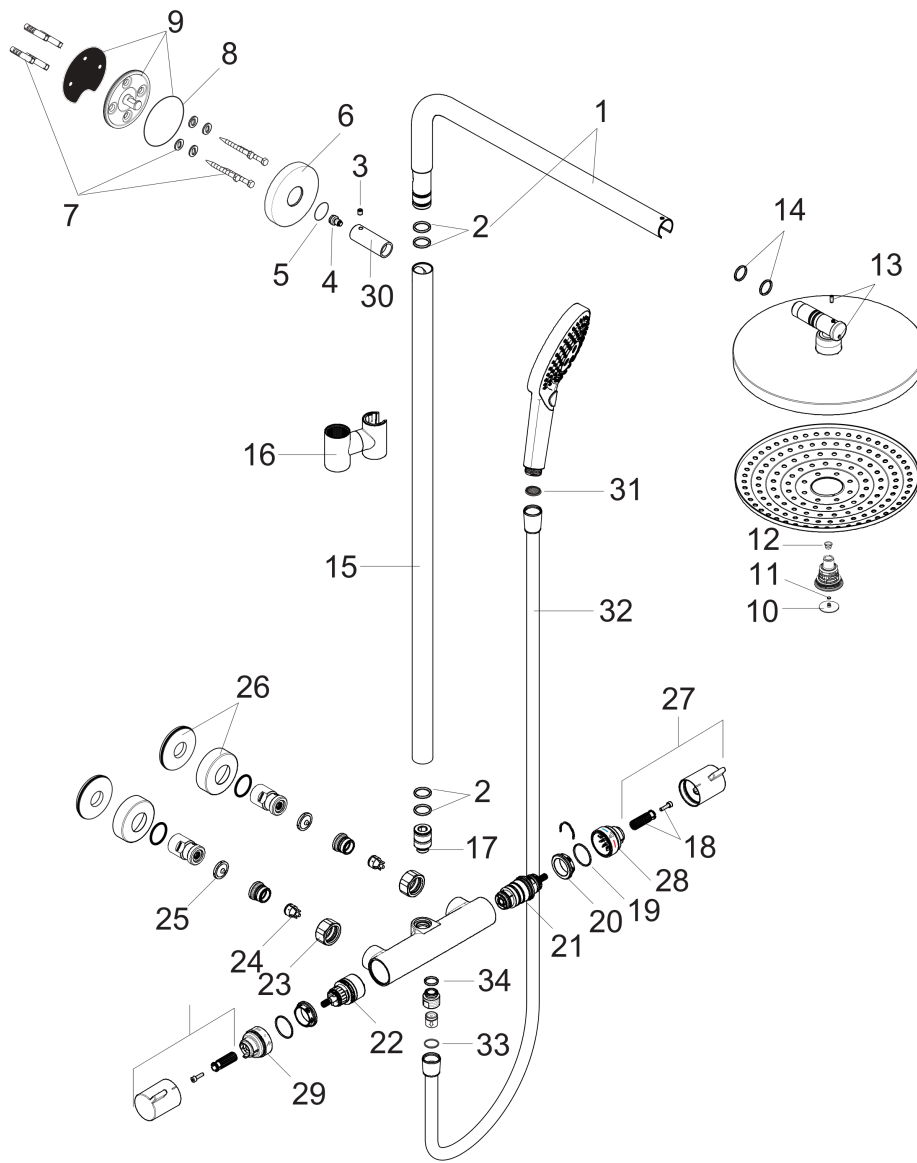

Raindance Select S
Showerpipe 240 2-Jet, 2.5 GPM
Finish: brushed nickel Part no. : 27129821

Exploded drawing

Year of production: >12/14

Raindance Select S
Showerpipe 240 2-Jet, 2.5 GPM
Finish: **brushed nickel** Part no. : **27129821**

Spare parts list

Year of production: >12/14

Pos.	Description	Part no.	Price	PU
1	shower arm	98493820	-	1
2	O-ring 17x2,5	98387000	-	1
3	hollow set screw M6x5	98447000	-	1
4	screw	92137000	-	1
5	O-ring 20x2	98165000	-	1
6	escutcheon Ø 80 mm	95690820	-	1
7	mounting set	98716000	-	1
8	O-ring 72x2	98395000	-	1
9	wall flange	95687000	-	1
10	cover	98344000	-	1
11	O-ring 3x1	98384000	-	1
12	filter	97735000	-	1
13	hollow set screw M4x10	97667000	-	1
14	O-ring 17x2	98199000	-	1
15	pipe 930 mm / Ø 25 mm	98496820	-	1
16	support, assy	95480820	-	1
17	O-ring 12x2,25	98382000	-	1
18	handle fixing set	95843000	-	1
19	O-ring 26x1,5	98390000	-	1
20	nut	98913000	-	1
21	thermostat cartridge	98282001	-	1
22	shut off unit with selector	98283000	-	1
23	set of nuts	96157820	-	1
24	non return valve	96737000	-	1
25	filter packing	96922000	-	1
26	escutcheon	98340820	-	1
27	handle	95836821	-	1
28	safety set for temperature control	95839001	-	1
29	stop ring for flow control	95927000	-	1
30	sleeve	92166820	-	1
31	filter packing	94246000	-	1
32	shower hose 1,60 m	28276823	-	1
33	seal	98058000	-	1
34	O-ring 14x2	98129000	-	1
a	tile-matching-disk 7 mm	98681000	-	1
b	handshower	26531821	-	1
c	showerhead cpl.	98376821	-	1
d	cover cap	95433820	-	1
e	connecting thread	92861000	-	1