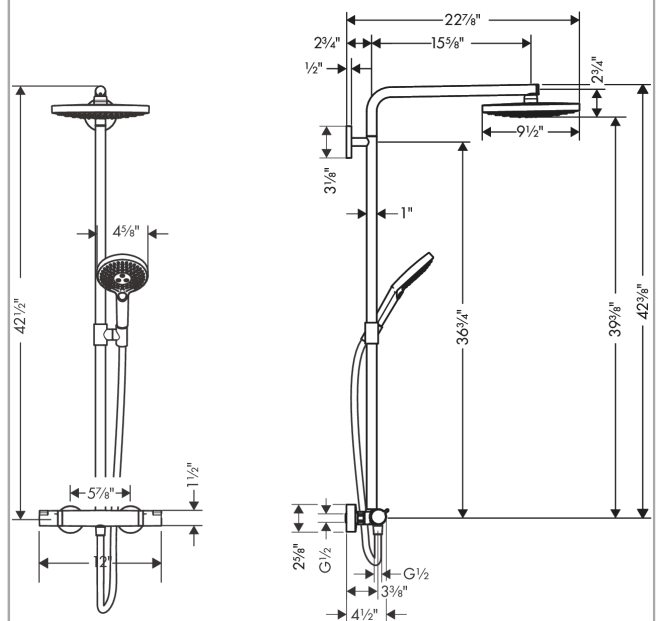

Scale drawing