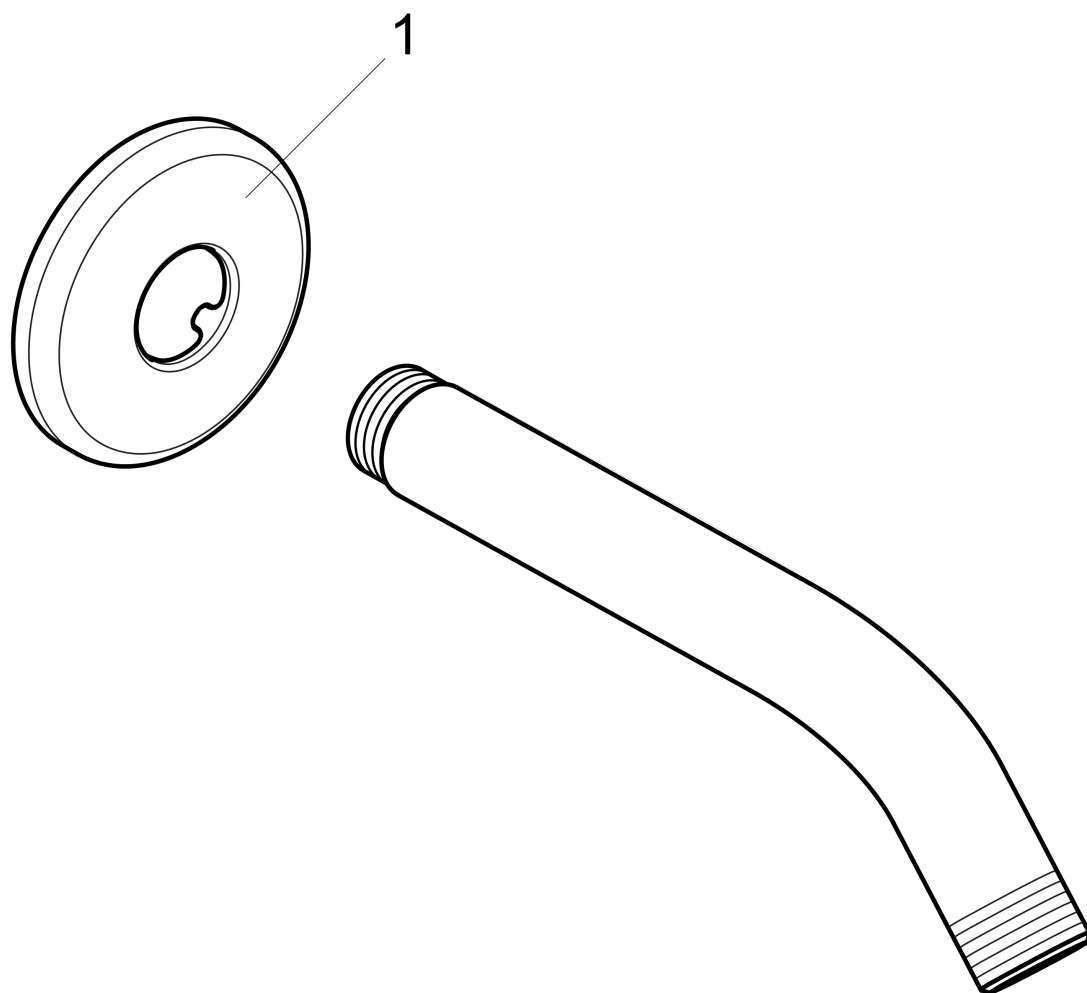

Showerarm Standard 6"

Finish: **brushed nickel** Part no. : **27411823**

Description

Features

- Length: 5"
- Brass
- Connection type: 1/2" NPT
- Showerarm, Escutcheon, Assembly instructions

Item details

List Price \$ 63.00

Compliance / Sustainability

Product image

Scale drawing

Showerarm Standard 6"

Finish: **brushed nickel** Part no. : **27411823**

Exploded drawing

Year of production: >03/07

Showerarm Standard 6"

Finish: **brushed nickel** Part no. : **27411823**

Spare parts list

Year of production: >03/07

Pos.	Description	Part no.	Price	PU
1	escutcheon Ø 64 mm	88536820	-	1