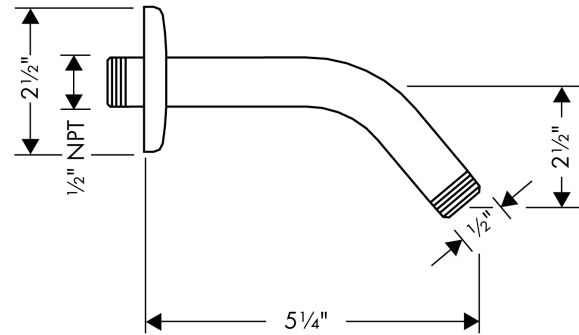

Showerarm Standard 6"

Finish: **brushed nickel** Part no. : **27411823**

Description

Features

- Length: 5"
- Brass
- Connection type: 1/2" NPT
- Showerarm, Escutcheon, Assembly instructions

Item details

List Price \$ 63.00

Compliance / Sustainability

Product image

Scale drawing

Showerarm Standard 6"

Finish: **brushed nickel** Part no. : **27411823**

Exploded drawing

Year of production: >03/07

Showerarm Standard 6"

Finish: **brushed nickel** Part no. : **27411823**

Spare parts list

Year of production: >03/07

Pos.	Description	Part no.	Price	PU
1	escutcheon Ø 64 mm	88536820	-	1