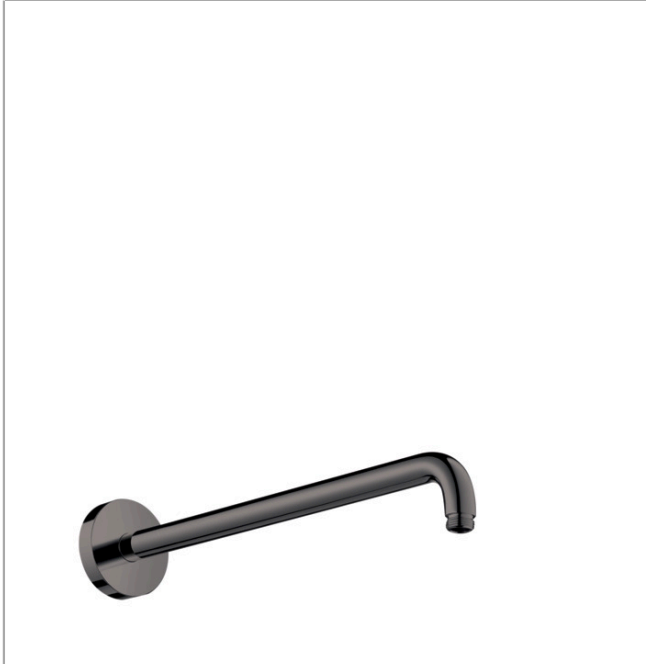

Showerarm Raindance 15"

Finish: **polished black chrome** Part no. : **27413331**

Description

Features

- Length: 15 3/8"
- Brass
- Version: 90° angle
- Connection type: 1/2" NPT
- Showerarm, Escutcheon, Assembly instructions

Item details

List Price $ 288.00

Compliance / Sustainability

Product image