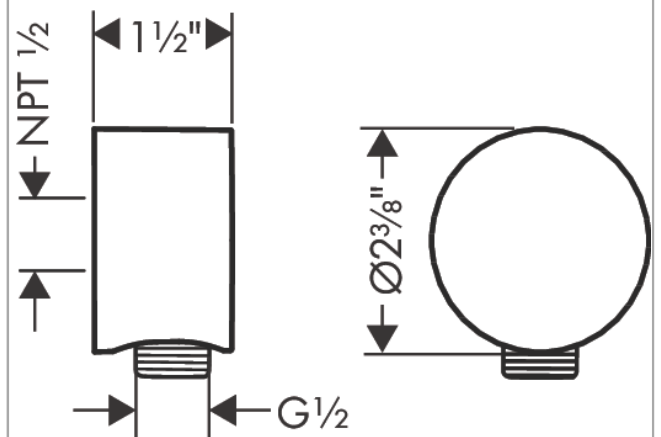

AXOR ShowerSolutions
Wall Outlet with Check Valves
 Finish: **chrome** Part no. : **27451001**

Description

Features

- For all 1/2" hoses
- G 1/2
- For shower hoses with a conical nut

Item details

List Price \$ 114.00

Compliance / Sustainability

Product image

Scale drawing

AXOR ShowerSolutions
Wall Outlet with Check Valves
 Finish: **chrome** Part no. : **27451001**

Exploded drawing

Year of production: >02/01

AXOR ShowerSolutions
Wall Outlet with Check Valves
 Finish: **chrome** Part no. : **27451001**

Spare parts list

Year of production: >02/01

Pos.	Description	Part no.	Price	PU
1	connection angel	98531001	-	1
2	support element	98557000	-	1
3	set of non return valves DW 15	94074000	-	1