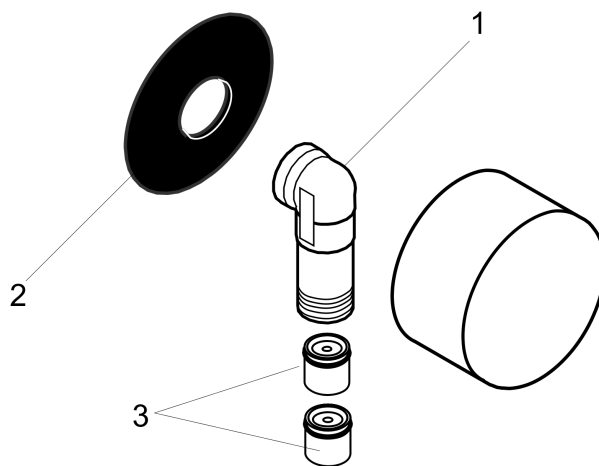

AXOR ShowerSolutions
Wall Outlet with Check Valves
 Finish: **chrome** Part no. : **27451001**

Description

Features

- For all 1/2" hoses
- G 1/2
- For shower hoses with a conical nut

Item details

List Price \$ 114.00

Compliance / Sustainability

Product image

Scale drawing

AXOR ShowerSolutions
Wall Outlet with Check Valves
 Finish: **chrome** Part no. : **27451001**

Exploded drawing

Year of production: >02/01

AXOR ShowerSolutions
Wall Outlet with Check Valves
 Finish: **chrome** Part no. : **27451001**

Spare parts list

Year of production: >02/01

Pos.	Description	Part no.	Price	PU
1	connection angel	98531001	-	1
2	support element	98557000	-	1
3	set of non return valves DW 15	94074000	-	1