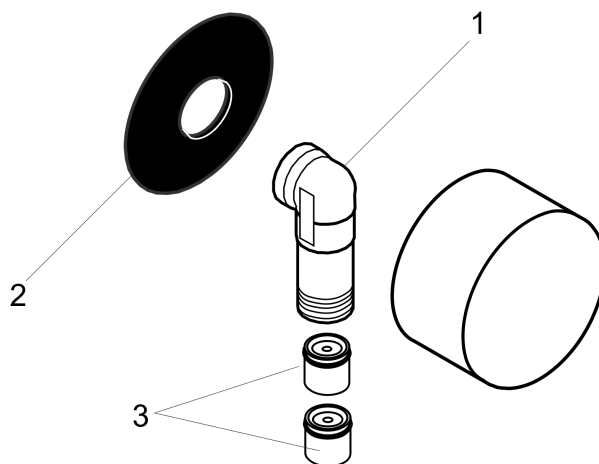

**AXOR ShowerSolutions  
Wall Outlet with Check Valves**

Finish: **brushed nickel** Part no. : **27451821**

**Description**

**Features**

- For all 1/2" hoses
- G 1/2
- For shower hoses with a conical nut

**Item details**

List Price \$ 150.00

**Compliance / Sustainability**

**Product image**

**Scale drawing**

**AXOR ShowerSolutions**  
**Wall Outlet with Check Valves**

Finish: **brushed nickel** Part no. : **27451821**

**Exploded drawing**

Year of production: **02/01 - 01/18**

**AXOR ShowerSolutions  
Wall Outlet with Check Valves**

Finish: **brushed nickel** Part no. : **27451821**

**Spare parts list**

Year of production: **02/01 - 01/18**

Pos.	Description	Part no.	Price	PU
1	connection angel	98531USA	> \$ 30.00	-
2	support element	98557000	-	1
3	set of non return valves DW 15	94074000	-	1