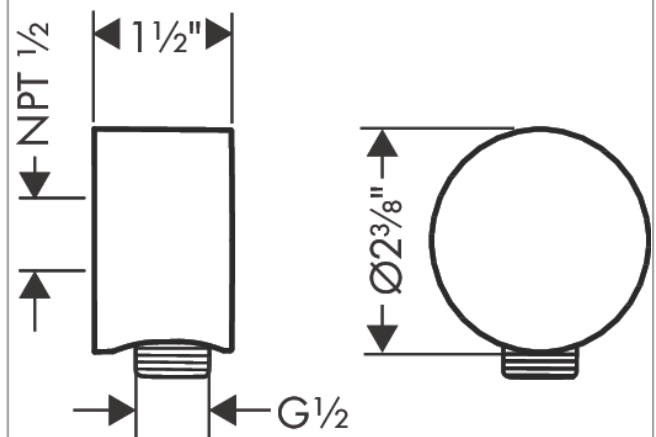

**AXOR ShowerSolutions  
Wall Outlet with Check Valves**

Finish: **brushed nickel** Part no. : **27451821**

**Description**

**Features**

- For all 1/2" hoses
- G 1/2
- For shower hoses with a conical nut

**Item details**

List Price \$ 150.00

**Compliance / Sustainability**

**Product image**

**Scale drawing**

**AXOR ShowerSolutions**  
**Wall Outlet with Check Valves**

Finish: **brushed nickel** Part no. : **27451821**

**Exploded drawing**

Year of production: **02/01 - 01/18**

**AXOR ShowerSolutions  
Wall Outlet with Check Valves**

Finish: **brushed nickel** Part no. : **27451821**

**Spare parts list**

Year of production: **02/01 - 01/18**

Pos.	Description	Part no.	Price	PU
1	connection angel	98531USA	> \$ 30.00	-
2	support element	98557000	-	1
3	set of non return valves DW 15	94074000	-	1