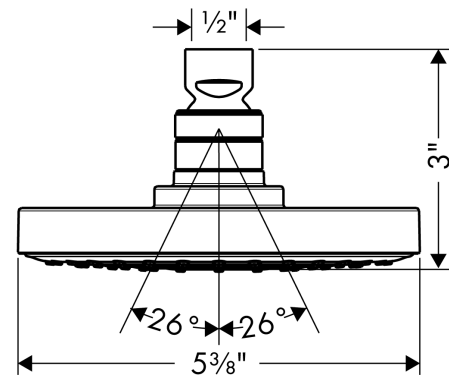

Raindance S

Showerhead 150 1-Jet, 2.5 GPM

Finish: **brushed nickel** Part no. : **27486821**

Description

Features

- Shower head size: 5.9"
- Spray modes: RainAir
- Max. flow: 2.5 GPM (9.5 L/Min)
- 90 spray channels
- Spray face finish: grey
- EcoAir Technology

Item details

List Price \$ 313.00

Technology

Compliance / Sustainability

Product image

Scale drawing

Raindance S

Showerhead 150 1-Jet, 2.5 GPM

Finish: **brushed nickel** Part no. : **27486821**

Exploded drawing

Year of production: >02/07

Raindance S

Showerhead 150 1-Jet, 2.5 GPM

Finish: **brushed nickel** Part no. : **27486821**

Spare parts list

Year of production: >02/07