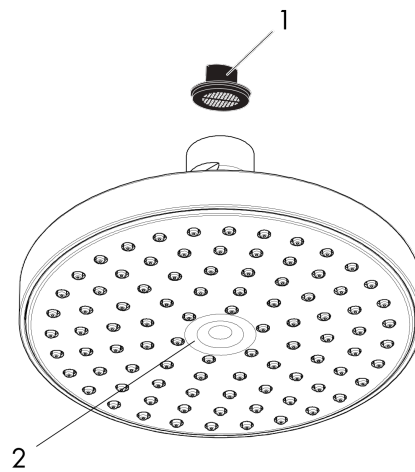

Raindance S

Showerhead 150 1-Jet, 2.5 GPM

Finish: **brushed nickel** Part no. : **27486821**

Description

Features

- Shower head size: 5.9"
- Spray modes: RainAir
- Max. flow: 2.5 GPM (9.5 L/Min)
- 90 spray channels
- Spray face finish: grey
- EcoAir Technology

Item details

List Price \$ 313.00

Technology

Compliance / Sustainability

Product image

Scale drawing

Raindance S

Showerhead 150 1-Jet, 2.5 GPM

Finish: **brushed nickel** Part no. : **27486821**

Exploded drawing

Year of production: >02/07

Raindance S

Showerhead 150 1-Jet, 2.5 GPM

Finish: **brushed nickel** Part no. : **27486821**

Spare parts list

Year of production: >02/07