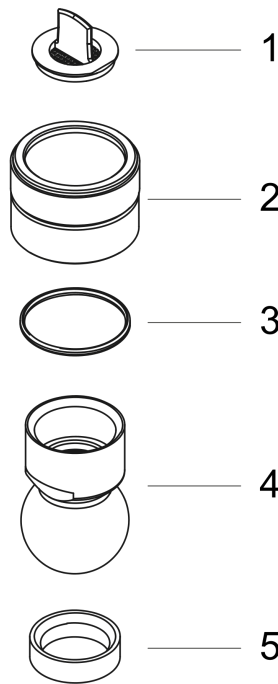

**Raindance S**  
**Showerhead 150 3-Jet, 2.5 GPM**  
 Finish: **chrome** Part no. : **27495001**

**Description**

**Features**

- Shower head size: 5.9"
- Spray modes: RainAir, BalanceAir, Whirl
- Max. flow: 2.5 GPM (9.5 L/Min)
- 86 spray channels

**Item details**

List Price \$ 306.00

**Technology**

**Compliance / Sustainability**

**Product image**

**Scale drawing**

**Raindance S**  
**Showerhead 150 3-Jet, 2.5 GPM**  
Finish: **chrome** Part no. : **27495001**

Exploded drawing

Year of production: >11/06

**Raindance S**  
**Showerhead 150 3-Jet, 2.5 GPM**  
 Finish: **chrome** Part no. : **27495001**

**Spare parts list**

Year of production: >11/06

Pos.	Description	Part no.	Price	PU
1	filter packing	96477000	-	1
2	nut	97958000	-	1
3	lever collar	97536000	-	1
4	ball joint	97331000	-	1
5	seal	97606000	-	1