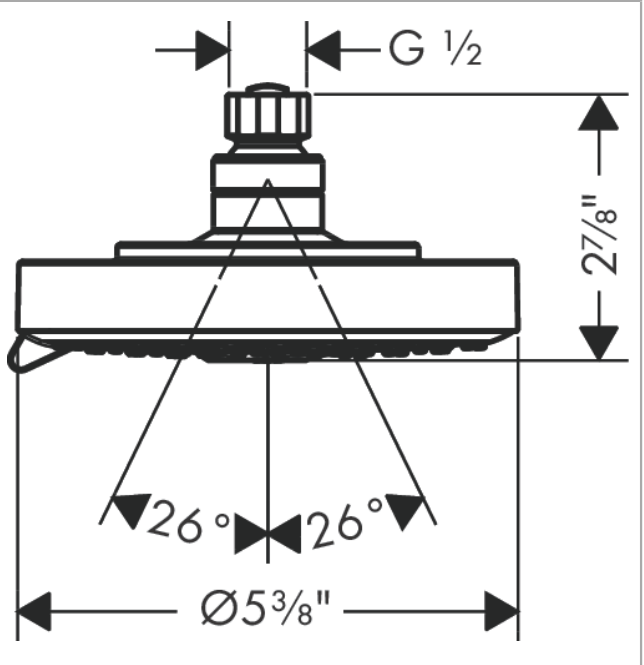

**Raindance S**  
**Showerhead 150 3-Jet, 2.5 GPM**  
 Finish: **chrome** Part no. : **27495001**

**Description**

**Features**

- Shower head size: 5.9"
- Spray modes: RainAir, BalanceAir, Whirl
- Max. flow: 2.5 GPM (9.5 L/Min)
- 86 spray channels

**Item details**

List Price \$ 306.00

**Technology**

**Compliance / Sustainability**

**Product image**

**Scale drawing**

**Raindance S**  
**Showerhead 150 3-Jet, 2.5 GPM**  
Finish: **chrome** Part no. : **27495001**

Exploded drawing

Year of production: >11/06

**Raindance S**  
**Showerhead 150 3-Jet, 2.5 GPM**  
 Finish: **chrome** Part no. : **27495001**

**Spare parts list**

Year of production: >11/06

Pos.	Description	Part no.	Price	PU
1	filter packing	96477000	-	1
2	nut	97958000	-	1
3	lever collar	97536000	-	1
4	ball joint	97331000	-	1
5	seal	97606000	-	1