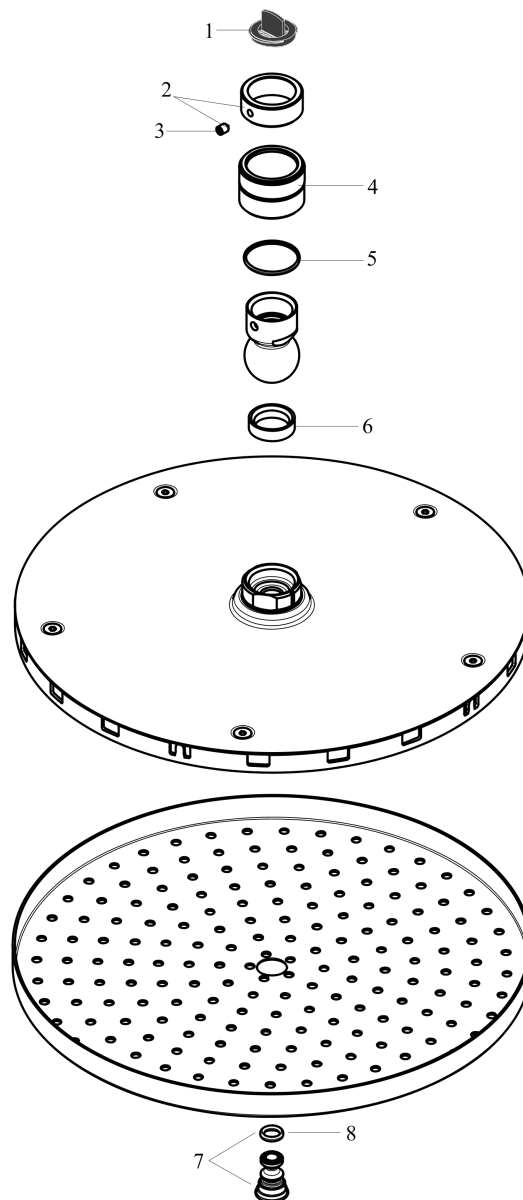

Raindance S
Showerhead 240 1-Jet PowderRain, 2.5 GPM
 Finish: **brushed nickel** Part no. : **27624821**

Description

Features

- Shower head size: 9 1/2"
- Spray modes: PowderRain
- Max. flow: 2.5 GPM (9.5 L/Min)

Item details

List Price \$ 1,028.00

Technology

Compliance / Sustainability

Product image

Scale drawing

Raindance S
Showerhead 240 1-Jet PowderRain, 2.5 GPM
 Finish: brushed nickel Part no. : 27624821

Exploded drawing

Year of production: >11/18

Raindance S
Showerhead 240 1-Jet PowderRain, 2.5 GPM
 Finish: **brushed nickel** Part no. : **27624821**

Spare parts list

Year of production: >11/18

Pos.	Description	Part no.	Price	PU
4	nut	97958820	-	1
5	lever collar	97536000	-	1
6	seal	97606000	-	1
7	screw	95796000	-	1
8	O-ring 7x2	98419000	-	1