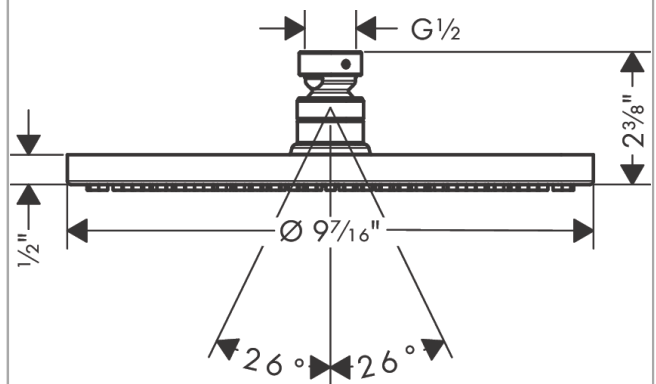

Raindance S
Showerhead 240 1-Jet PowderRain, 2.5 GPM
 Finish: **brushed nickel** Part no. : **27624821**

Description

Features

- Shower head size: 9 1/2"
- Spray modes: PowderRain
- Max. flow: 2.5 GPM (9.5 L/Min)

Item details

List Price \$ 1,028.00

Technology

Compliance / Sustainability

Product image

Scale drawing

Raindance S
Showerhead 240 1-Jet PowderRain, 2.5 GPM
 Finish: brushed nickel Part no. : 27624821

Exploded drawing

Year of production: >11/18

Raindance S
Showerhead 240 1-Jet PowderRain, 2.5 GPM
 Finish: **brushed nickel** Part no. : **27624821**

Spare parts list

Year of production: >11/18

Pos.	Description	Part no.	Price	PU
4	nut	97958820	-	1
5	lever collar	97536000	-	1
6	seal	97606000	-	1
7	screw	95796000	-	1
8	O-ring 7x2	98419000	-	1