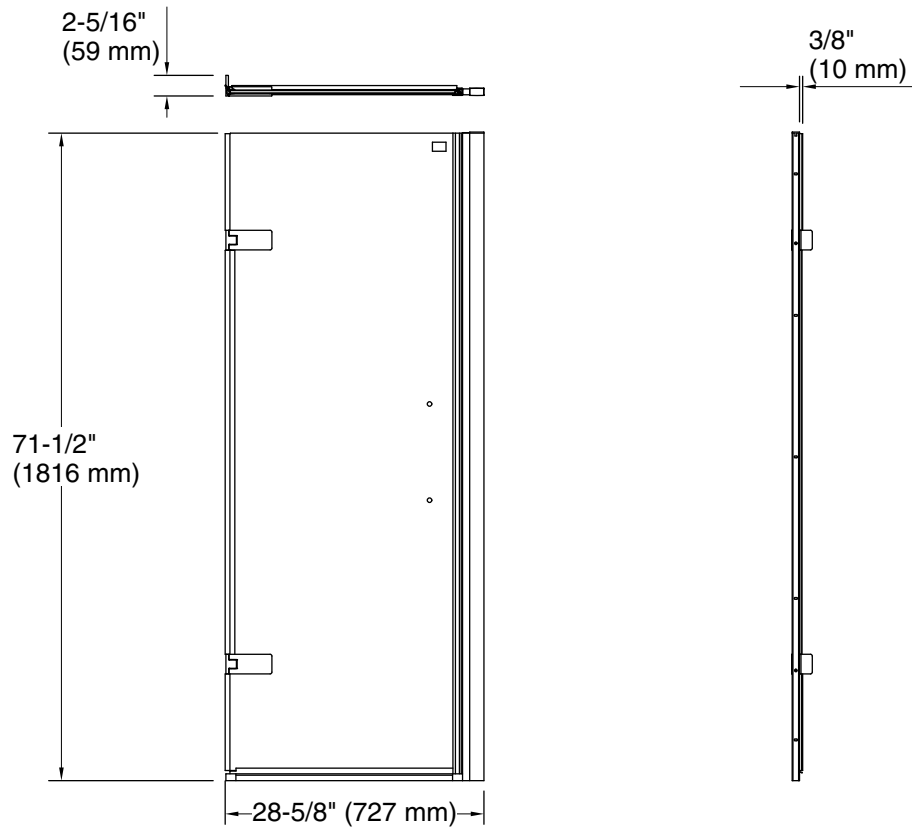

**Composed™**  
3/8" pivot door glass and hardware, no handle  
**27707-10L**

**Codes/Standards**

ANSI Z97.1  
CAN/CGSB-12.1  
CPSC 16CFR 1201

**KOHLER® Bath and Shower Doors  
Ten-Year Limited Warranty**

**Available Glass Options**

Code	Description
L	Crystal Clear

### Technical Information

All product dimensions are nominal.