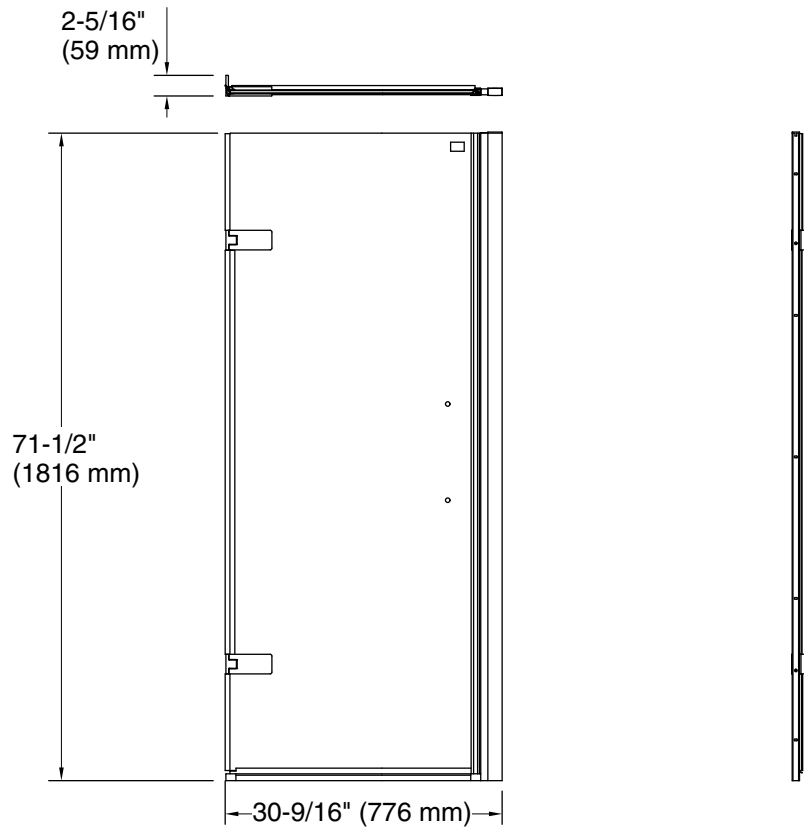

Composed™

3/8" pivot door glass and hardware, no handle
27708-10L

Codes/Standards

ANSI Z97.1
CAN/CGSB-12.1
CPSC 16CFR 1201

KOHLER® Bath and Shower Doors Ten-Year Limited Warranty

See website for detailed warranty information.

Technical Information

All product dimensions are nominal.