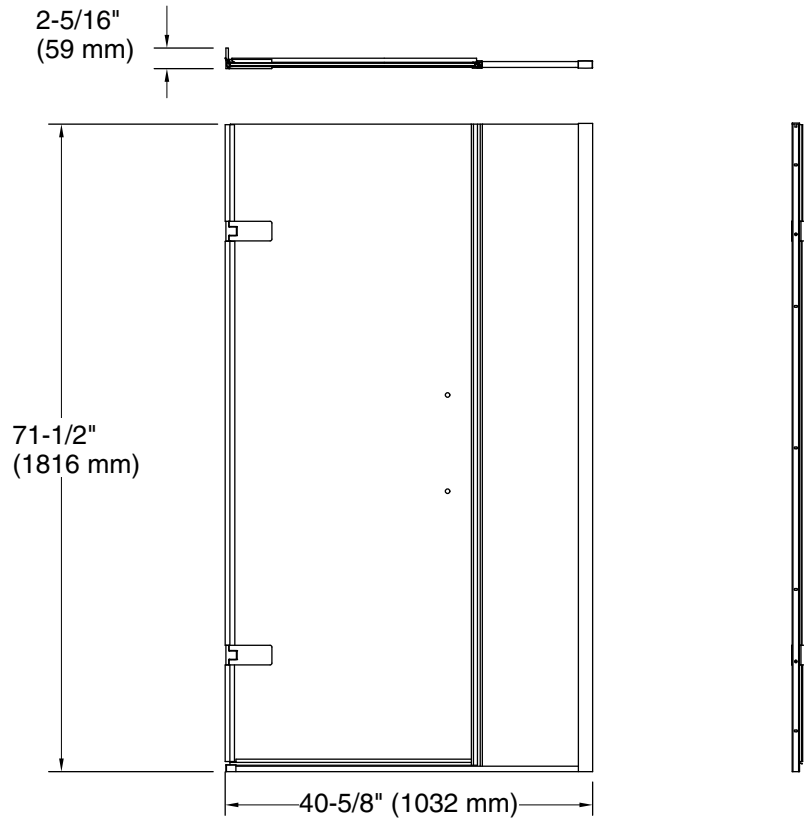

Composed™
3/8" pivot door glass and hardware, no handle
27710-10L

Codes/Standards

ANSI Z97.1
CAN/CGSB-12.1
CPSC 16CFR 1201

**KOHLER® Bath and Shower Doors
Ten-Year Limited Warranty**

See website for detailed warranty information.

Technical Information

All product dimensions are nominal.