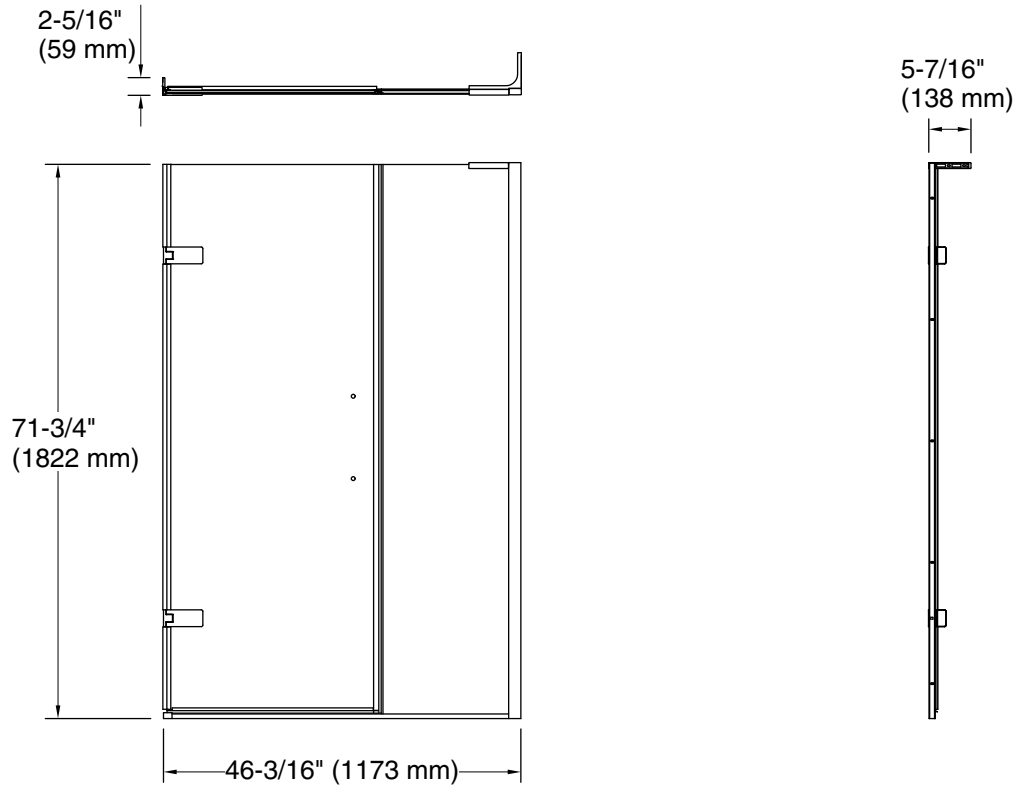

Composed™

3/8" pivot door glass and hardware, no handle
27714-10L

Codes/Standards

ANSI Z97.1
CAN/CGSB-12.1
CPSC 16CFR 1201

KOHLER® Bath and Shower Doors Ten-Year Limited Warranty

See website for detailed warranty information.

Technical Information

All product dimensions are nominal.