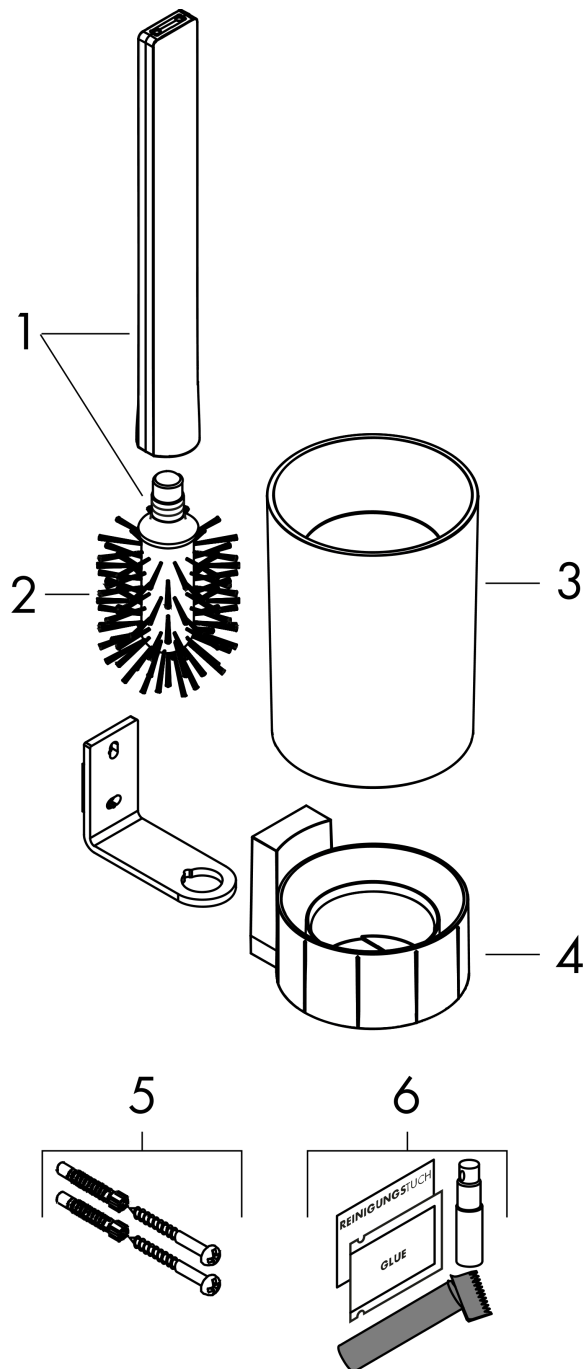

WallStoris

Toilet Brush Holder

Finish: **matte black** Part no. : **27927670**

Description

Features

- Wall-mounted
- Plastic dyed through
- Material recess: matt plastic
- With removable insert
- Concealed fastening
- Removable container and easy to clean
- including toilet brush
- brush head black
- application - drill
- ergonomic handle

Item details

List Price \$ 83.00

Design awards

reddot winner 2021

Compliance / Sustainability

Product image

Scale drawing

WallStoris
 Toilet Brush Holder
 Finish: **matte black**

Part no. : 27927670

Exploded drawing

Year of production: >10/21

WallStoris
Toilet Brush Holder
 Finish: **matte black** Part no. : **27927670**

Spare parts list

Year of production: >10/21

Pos.	Description	Part no.	Price	PU
1	stick with brush	94796670	-	1
2	WC-brush black Ø 66 mm	40068000	-	1
3	plastic bottle	94797670	-	1
4	support cpl.	94798670	-	1
5	mounting set	96179000	-	1
6	mounting kit	94450000	-	1