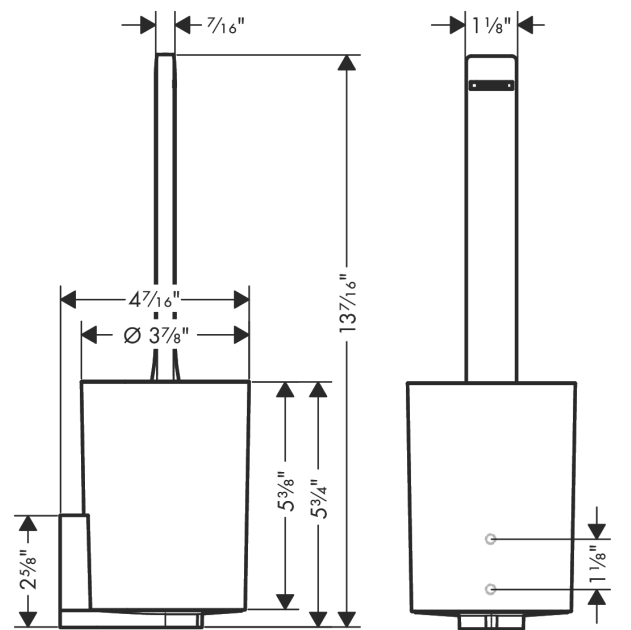

WallStoris

Toilet Brush Holder

Finish: **matte black** Part no. : **27927670**

Description

Features

- Wall-mounted
- Plastic dyed through
- Material recess: matt plastic
- With removable insert
- Concealed fastening
- Removable container and easy to clean
- including toilet brush
- brush head black
- application - drill
- ergonomic handle

Item details

List Price \$ 83.00

Design awards

reddot winner 2021

Compliance / Sustainability

Product image

Scale drawing

WallStoris
 Toilet Brush Holder
 Finish: **matte black**

Part no. : 27927670

Exploded drawing

Year of production: >10/21

WallStoris
Toilet Brush Holder
 Finish: **matte black** Part no. : **27927670**

Spare parts list

Year of production: >10/21

Pos.	Description	Part no.	Price	PU
1	stick with brush	94796670	-	1
2	WC-brush black Ø 66 mm	40068000	-	1
3	plastic bottle	94797670	-	1
4	support cpl.	94798670	-	1
5	mounting set	96179000	-	1
6	mounting kit	94450000	-	1