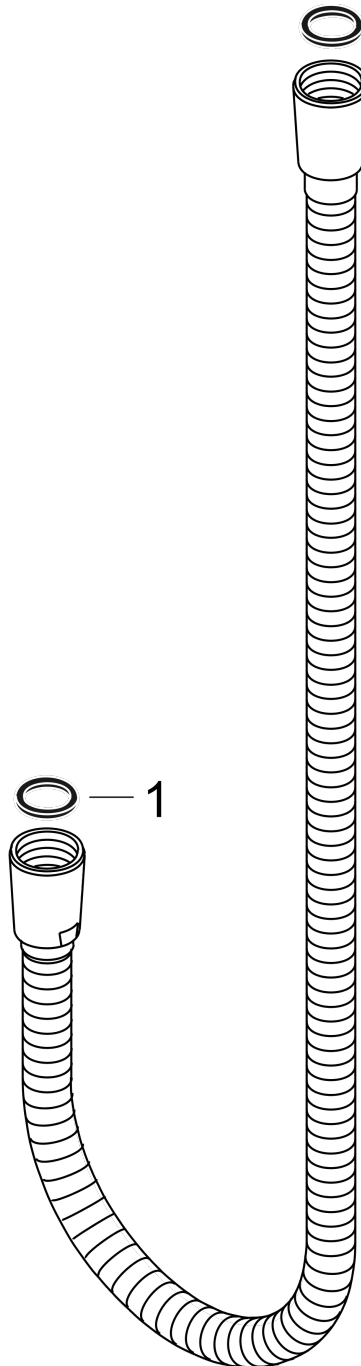

Metal Handshower Hose, 49"

Finish: **brushed gold optic** Part no. : **28112250**

Description

Features

- Metal shower hose
- Pivot connector prevents hose from tangling
- Kink-protected
- Connection thread: G 1/2

Item details

List Price \$ 174.00

Compliance / Sustainability

Product image

Scale drawing

Metal Handshower Hose, 49"
 Finish: **brushed gold optic** Part no. : **28112250**

Exploded drawing

Year of production: >11/16

Metal Handshower Hose, 49"

Finish: **brushed gold optic** Part no. : **28112250**

Spare parts list

Year of production: >11/16

| Pos. | Description | Part no. | Price | PU |
|------|-------------|----------|-------|----|
| 1 | seal | 98058000 | - | 1 |