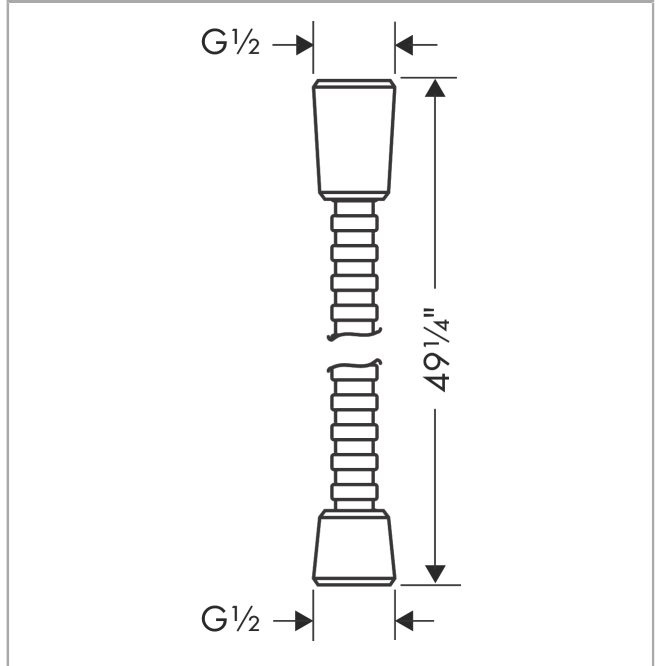

Metal Handshower Hose, 49"

Finish: **brushed gold optic** Part no. : **28112250**

Description

Features

- Metal shower hose
- Pivot connector prevents hose from tangling
- Kink-protected
- Connection thread: G 1/2

Item details

List Price \$ 174.00

Compliance / Sustainability

Product image

Scale drawing

Metal Handshower Hose, 49"
 Finish: **brushed gold optic** Part no. : **28112250**

Exploded drawing

Year of production: >11/16

Metal Handshower Hose, 49"

Finish: **brushed gold optic** Part no. : **28112250**

Spare parts list

Year of production: >11/16

| Pos. | Description | Part no. | Price | PU |
|------|-------------|----------|-------|----|
| 1 | seal | 98058000 | - | 1 |