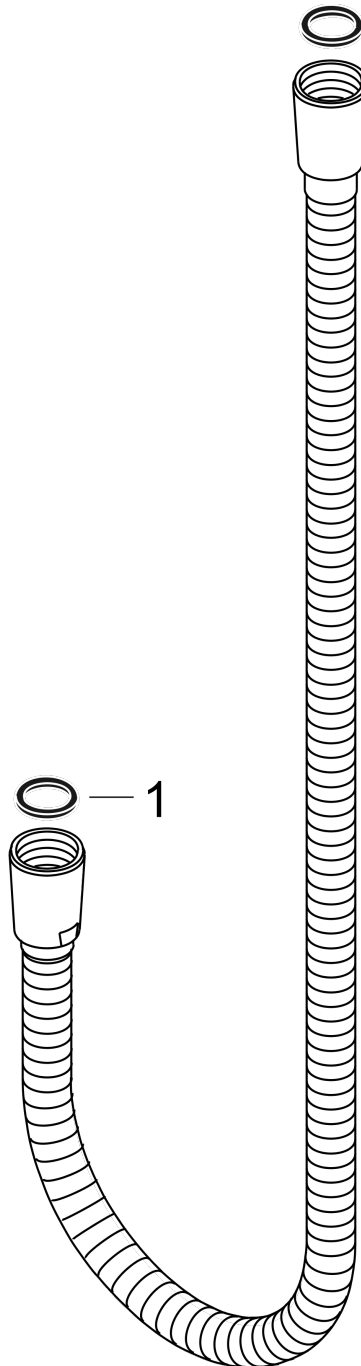

Metal Handshower Hose, 49"

Finish: **brushed nickel** Part no. : **28112820**

Description

Features

- Metal shower hose
- Pivot connector prevents hose from tangling
- Kink-protected
- Connection thread: G 1/2

Item details

List Price \$ 174.00

Compliance / Sustainability

Product image

Scale drawing

Metal Handshower Hose, 49"

Finish: **brushed nickel** Part no. : **28112820**

Exploded drawing

Year of production: **>04/06**

Metal Handshower Hose, 49"

Finish: **brushed nickel** Part no. : **28112820**

Spare parts list

Year of production: >04/06

Pos.	Description	Part no.	Price	PU
1	seal	98058000	-	1