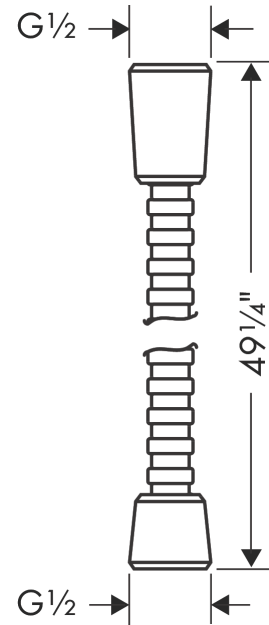

Metal Handshower Hose, 49"

Finish: **brushed nickel** Part no. : **28112820**

Description

Features

- Metal shower hose
- Pivot connector prevents hose from tangling
- Kink-protected
- Connection thread: G 1/2

Item details

List Price \$ 174.00

Compliance / Sustainability

Product image

Scale drawing

Metal Handshower Hose, 49"

Finish: **brushed nickel** Part no. : **28112820**

Exploded drawing

Year of production: **>04/06**

Metal Handshower Hose, 49"

Finish: **brushed nickel** Part no. : **28112820**

Spare parts list

Year of production: >04/06

Pos.	Description	Part no.	Price	PU
1	seal	98058000	-	1