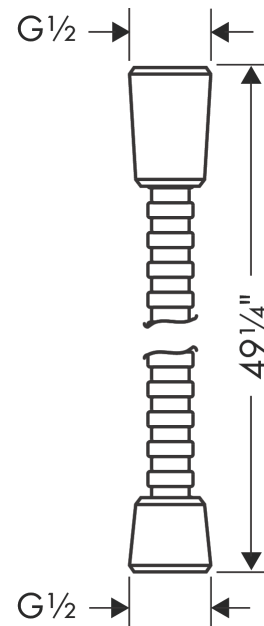

**Metal Handshower Hose, 49"**

Finish: **polished nickel** Part no. : **28112830**

**Description**

**Features**

- Metal shower hose
- Pivot connector prevents hose from tangling
- Kink-protected
- Connection thread: G 1/2

**Item details**

List Price \$ 168.00

**Compliance / Sustainability**

**Product image**

**Scale drawing**

**Metal Handshower Hose, 49"**

Finish: **polished nickel** Part no. : **28112830**

**Exploded drawing**

Year of production: **04/06 - 12/19**

**Metal Handshower Hose, 49"**

Finish: **polished nickel** Part no. : **28112830**

**Spare parts list**

Year of production: **04/06 - 12/19**

<b>Pos.</b>	<b>Description</b>	<b>Part no.</b>	<b>Price</b>	<b>PU</b>
1	seal	98058000	-	1
2	filter packing	94246000	-	1