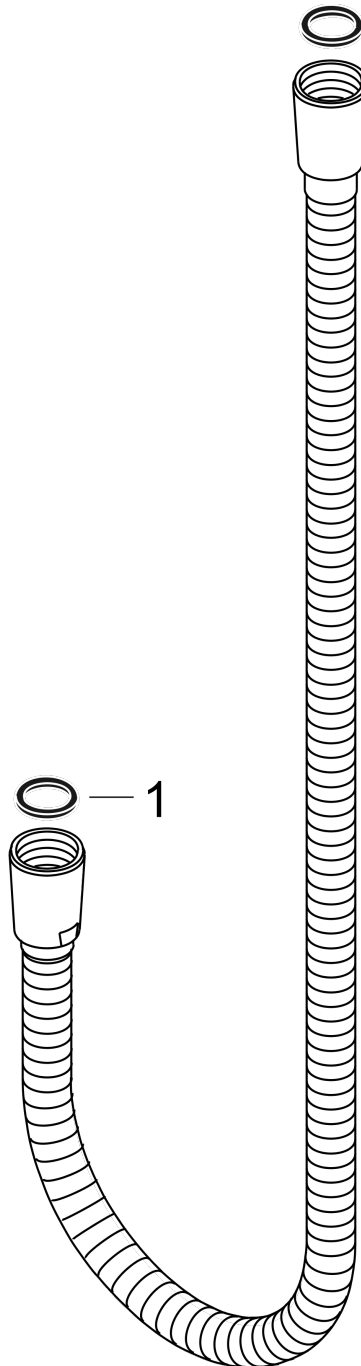

**Metal Handshower Hose, 49"**

Finish: **polished nickel** Part no. : **28112830**

**Description**

**Features**

- Metal shower hose
- Pivot connector prevents hose from tangling
- Kink-protected
- Connection thread: G 1/2

**Item details**

List Price \$ 168.00

**Compliance / Sustainability**

**Product image**

**Scale drawing**

**Metal Handshower Hose, 49"**

Finish: **polished nickel** Part no. : **28112830**

**Exploded drawing**

Year of production: **04/06 - 12/19**

**Metal Handshower Hose, 49"**

Finish: **polished nickel** Part no. : **28112830**

**Spare parts list**

Year of production: **04/06 - 12/19**

<b>Pos.</b>	<b>Description</b>	<b>Part no.</b>	<b>Price</b>	<b>PU</b>
1	seal	98058000	-	1
2	filter packing	94246000	-	1