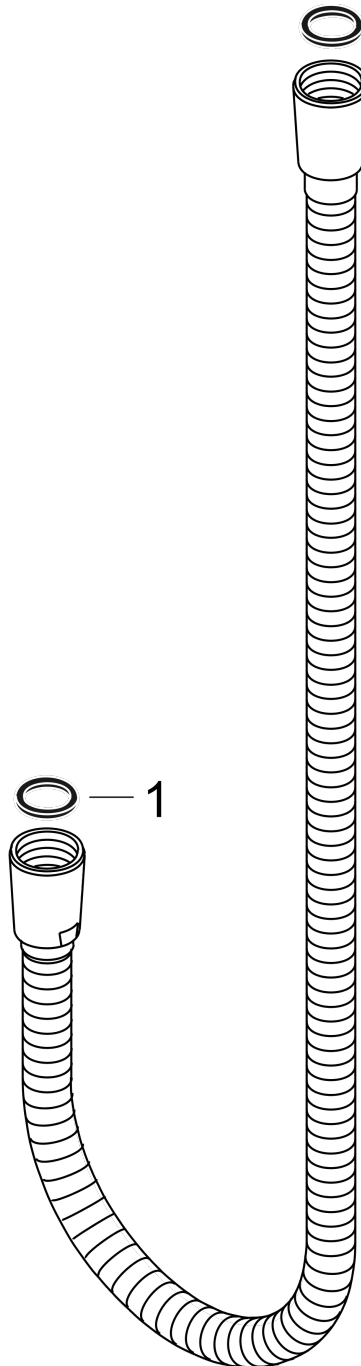

Metal Handshower Hose, 80"
 Finish: **chrome** Part no. : **28120000**

Description

Features

- Metal shower hose
- Pivot connector prevents hose from tangling
- Kink-protected
- Connection thread: G 1/2

Item details

List Price \$ 170.00

Compliance / Sustainability

Product image

Scale drawing

Metal Handshower Hose, 80"
 Finish: **chrome** Part no. : **28120000**

Exploded drawing

Year of production: >12/05

Metal Handshower Hose, 80"
 Finish: **chrome** Part no. : **28120000**

Spare parts list

Year of production: >12/05

Pos.	Description	Part no.	Price	PU
1	seal	98058000	-	1