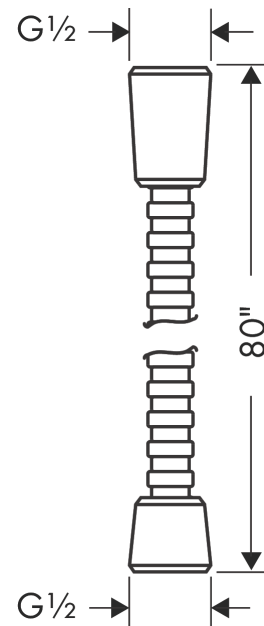

Metal Handshower Hose, 80"
 Finish: **chrome** Part no. : **28120000**

Description

Features

- Metal shower hose
- Pivot connector prevents hose from tangling
- Kink-protected
- Connection thread: G 1/2

Item details

List Price \$ 170.00

Compliance / Sustainability

Product image

Scale drawing

Metal Handshower Hose, 80"
 Finish: **chrome** Part no. : **28120000**

Exploded drawing

Year of production: >12/05

Metal Handshower Hose, 80"
 Finish: **chrome** Part no. : **28120000**

Spare parts list

Year of production: >12/05

Pos.	Description	Part no.	Price	PU
1	seal	98058000	-	1